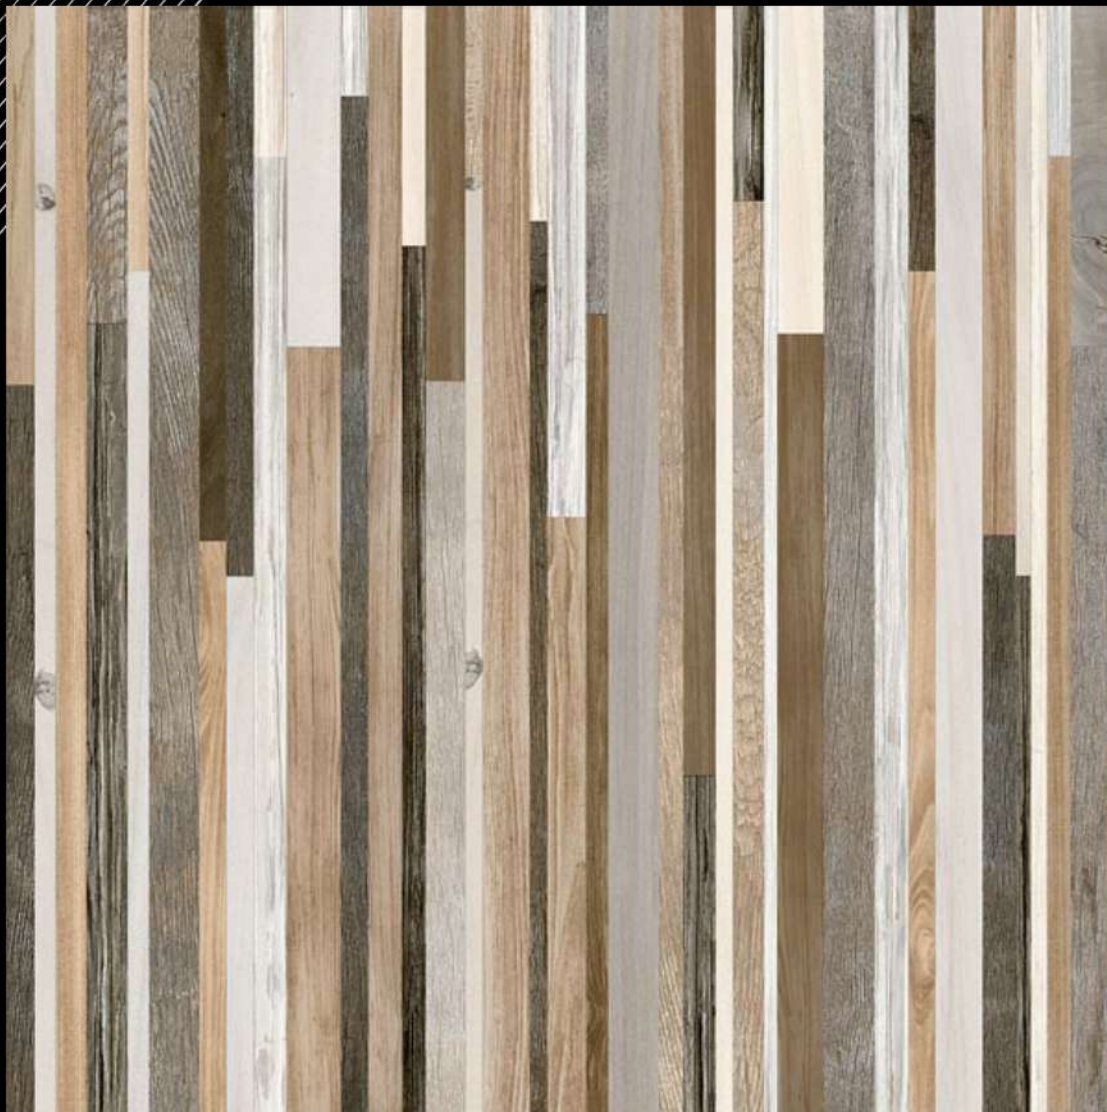

24843

Trusted Since 2000

SIZE
600 X 600 MM

FINISH
WOOD,