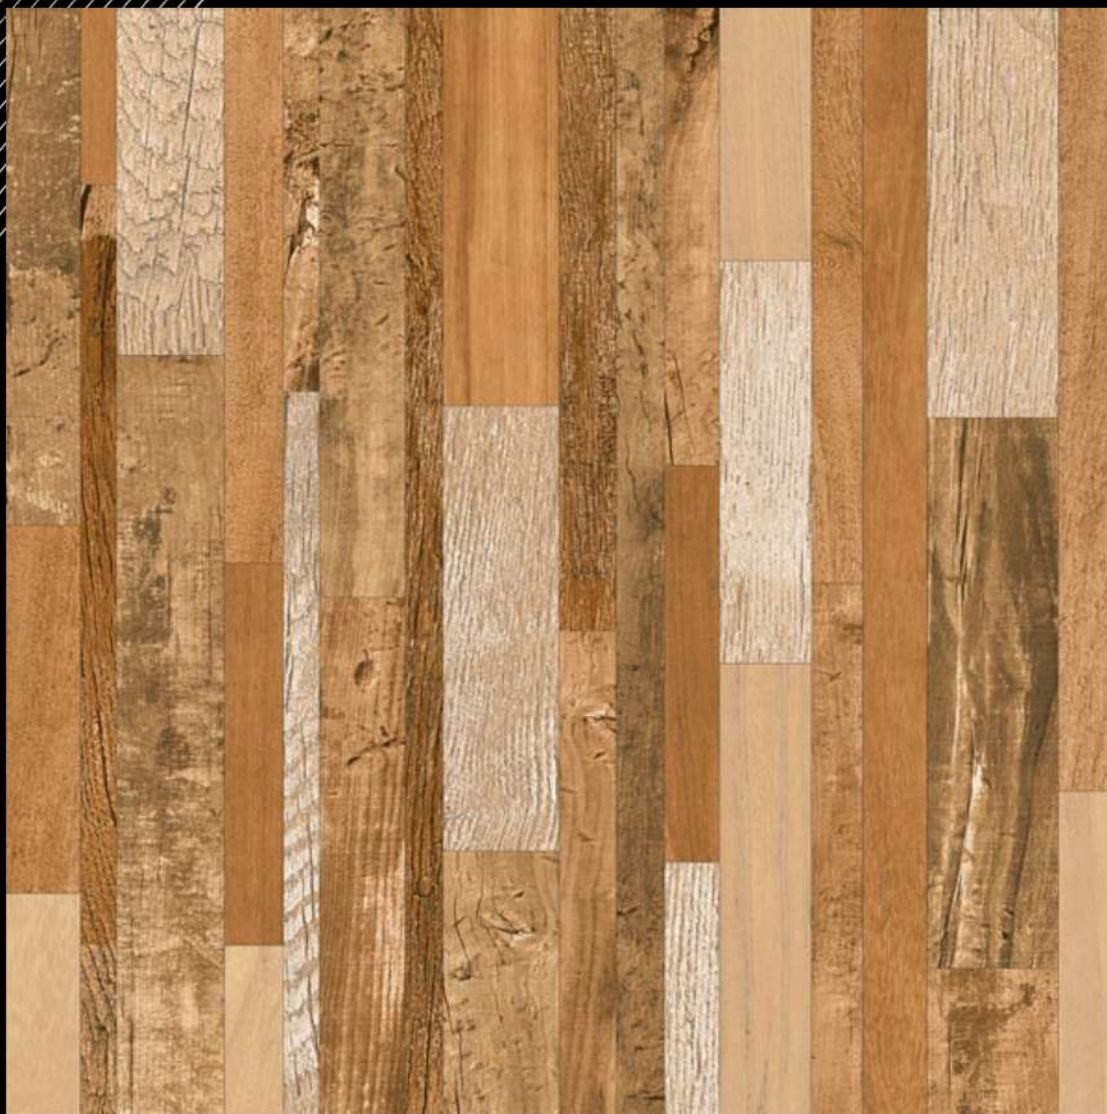

SIZE
600 X 600 MM

FINISH
WOOD,

URBAN WOOD WENGE

Trusted Since 2000

SIZE
600 X 600 MM

FINISH
WOOD,

24824

Trusted Since 2000