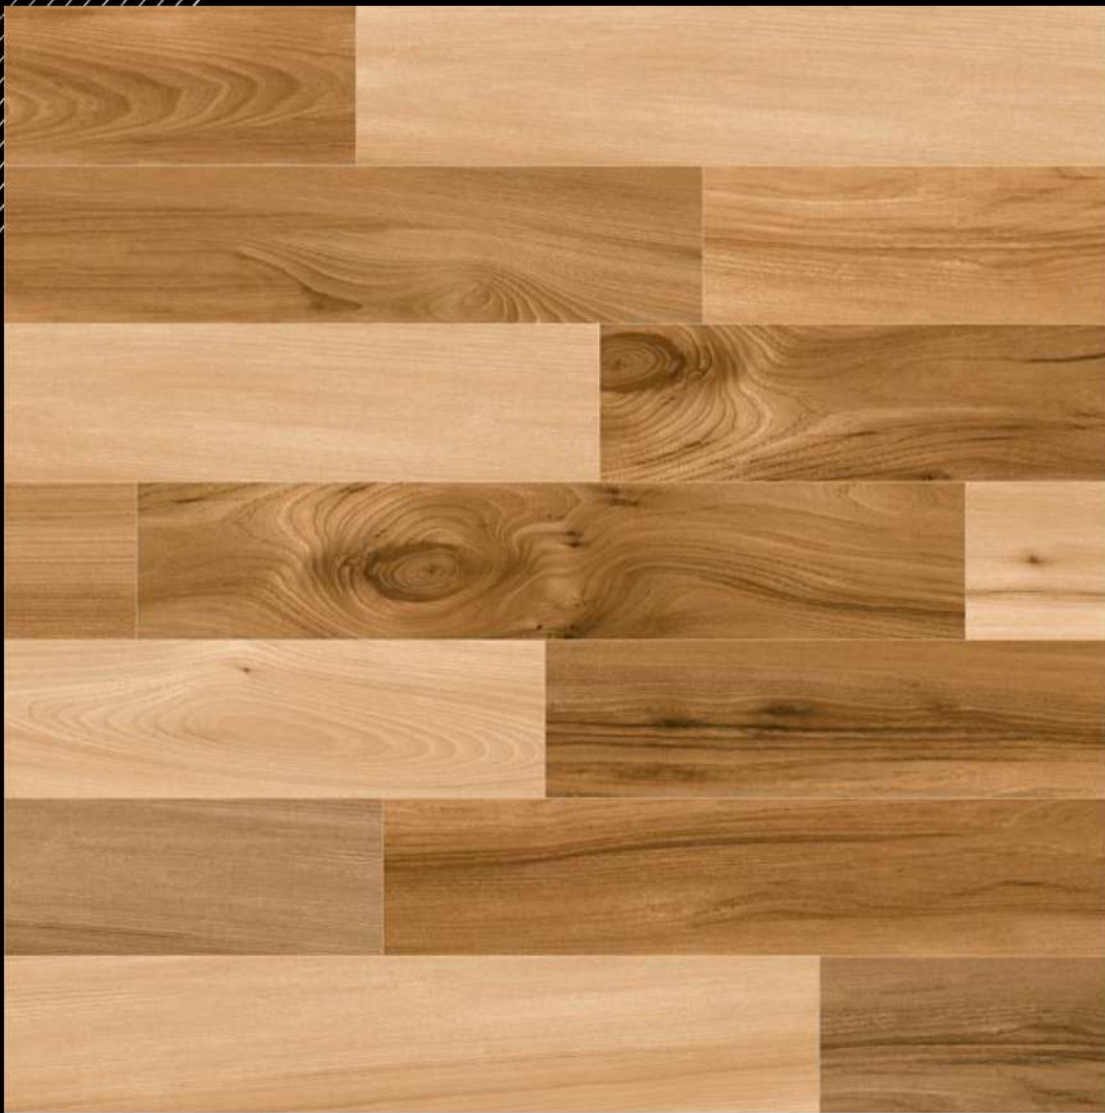

Trusted Since 2000

SIZE
600 X 600 MM

FINISH
WOOD,

COLA LINE

Trusted Since 2000

SIZE
600 X 600 MM

FINISH
WOOD,

TOUCH WOOD BROWN