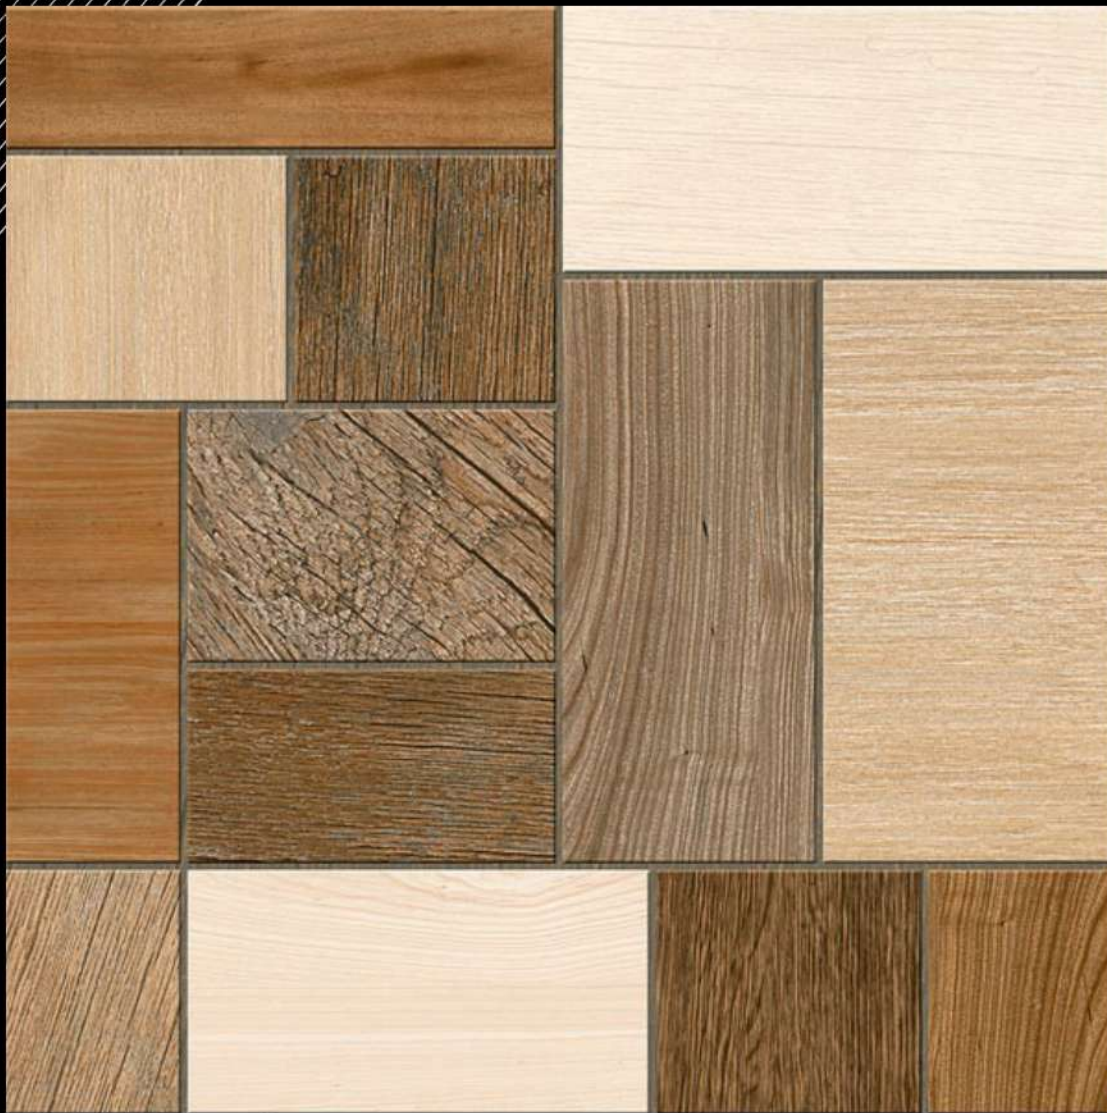

24365

Trusted Since 2000

SIZE
600 X 600 MM

FINISH
WOOD,