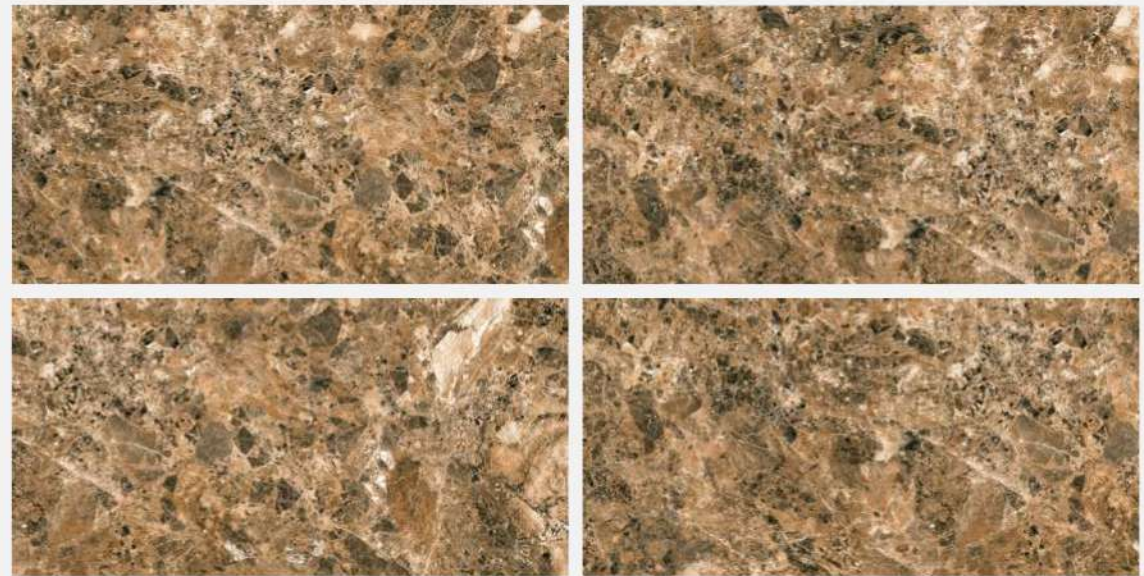

EMPERA GOLD

SIZE

600x1200mm

FINISH

MATT

RANDOM

04