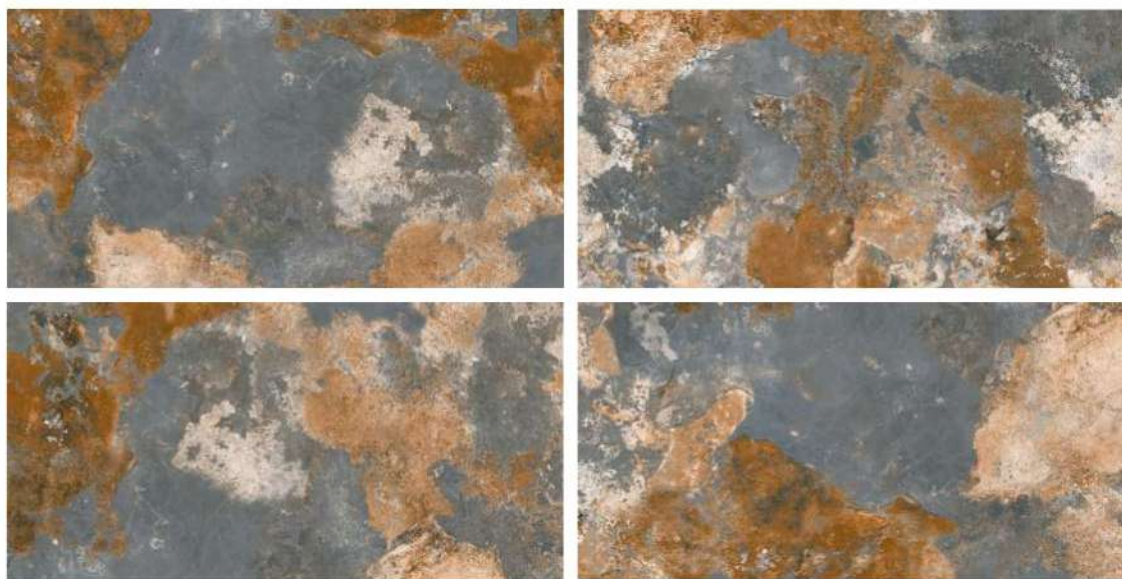

600x1200mm

FINISH

MATT

RANDOM

04

Trusted Since 2000

Matt
SERIES

OXIDO BLUE