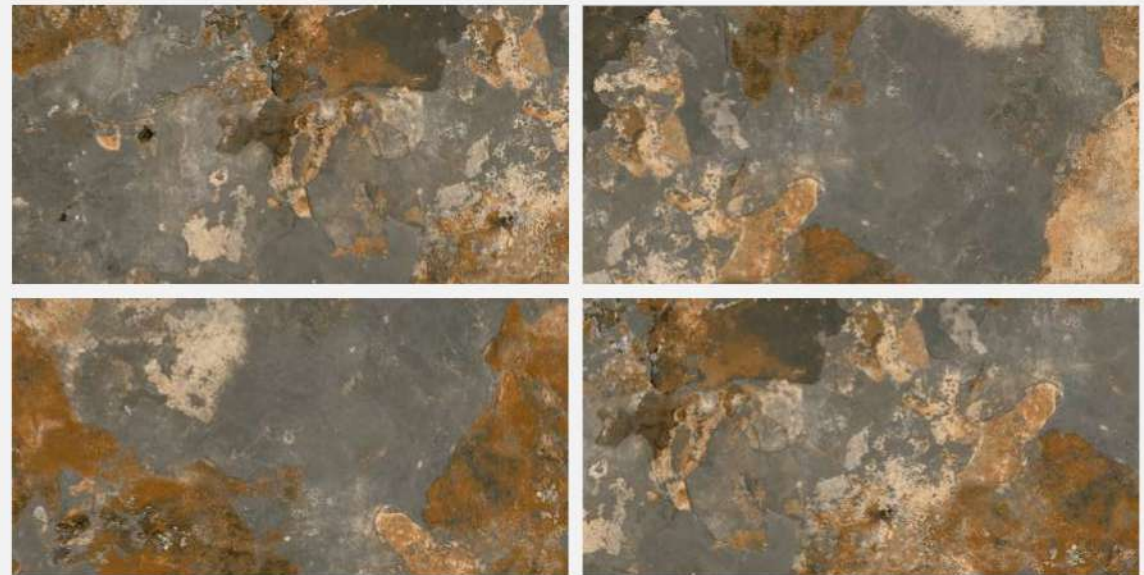

SIZE

600x1200mm

FINISH

MATT

RANDOM

06

Trusted Since 2000

Matt
SERIES