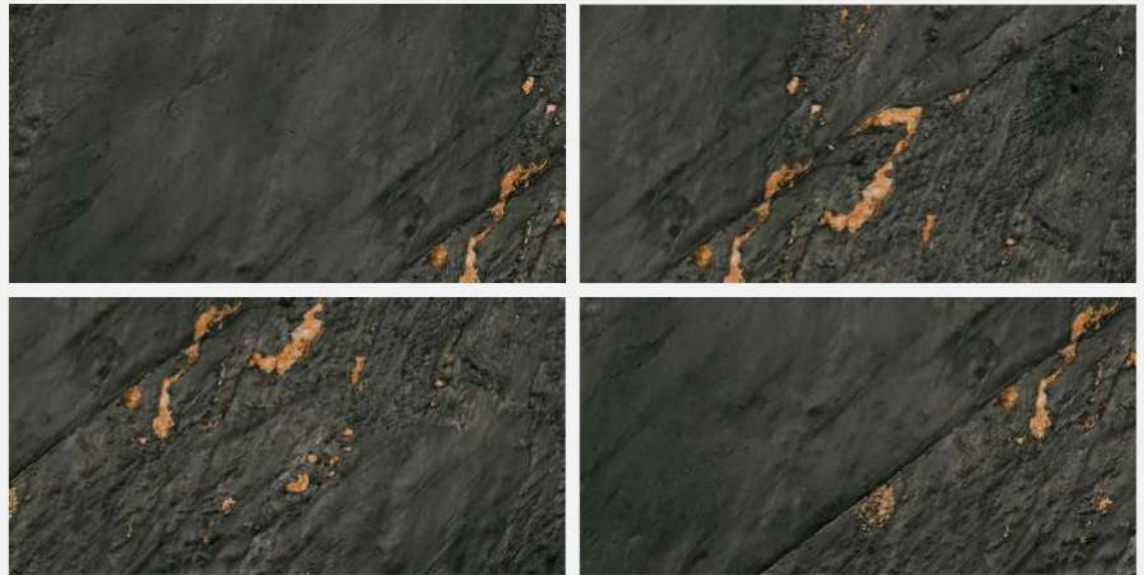

FINISH

MATT

RANDOM

04

Trusted Since 2000

Matt
SERIES

LAVA BLACK SLATE

SIZE