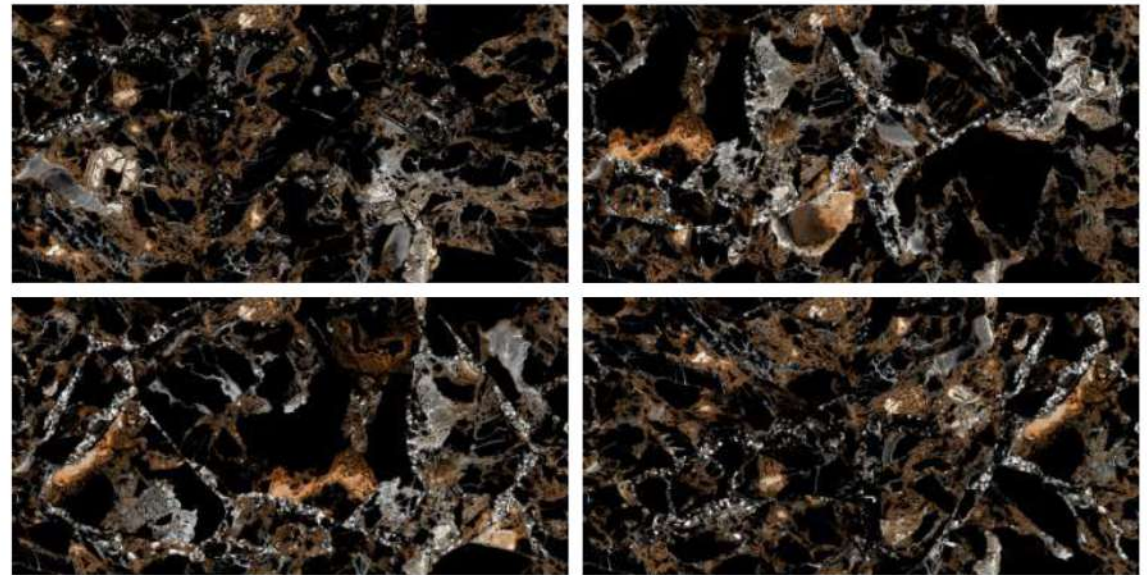

SIZE

600x1200mm

FINISH

HIGH GLOSS

RANDOM

04

Trusted Since 2000

HighGloss
SERIES