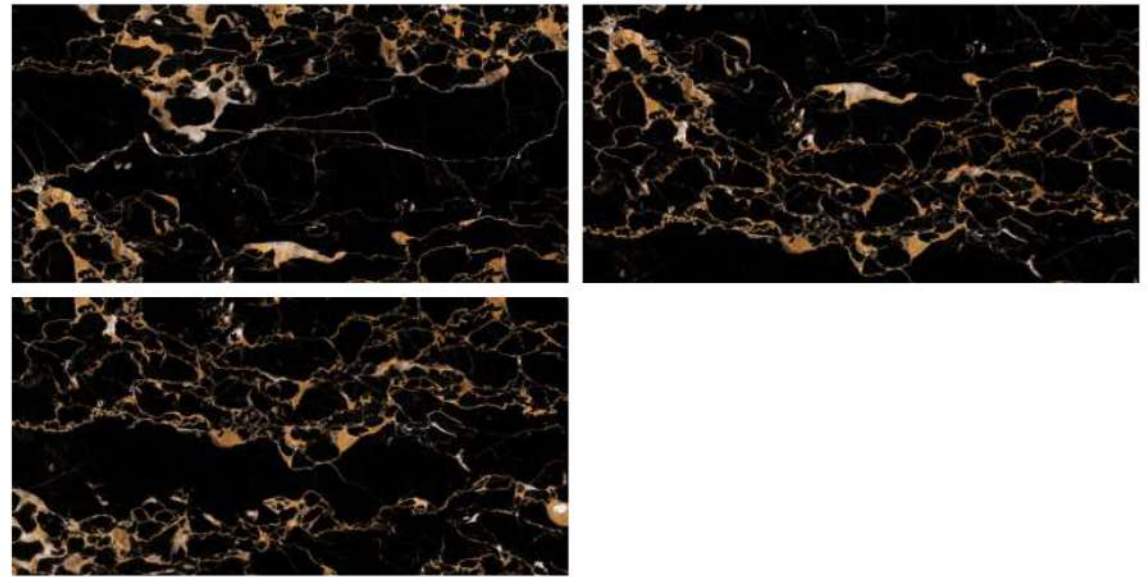

Trusted Since 2000

HighGloss
SERIES

BLACK PORTROW

SIZE

600x1200mm

FINISH

HIGH GLOSS

RANDOM