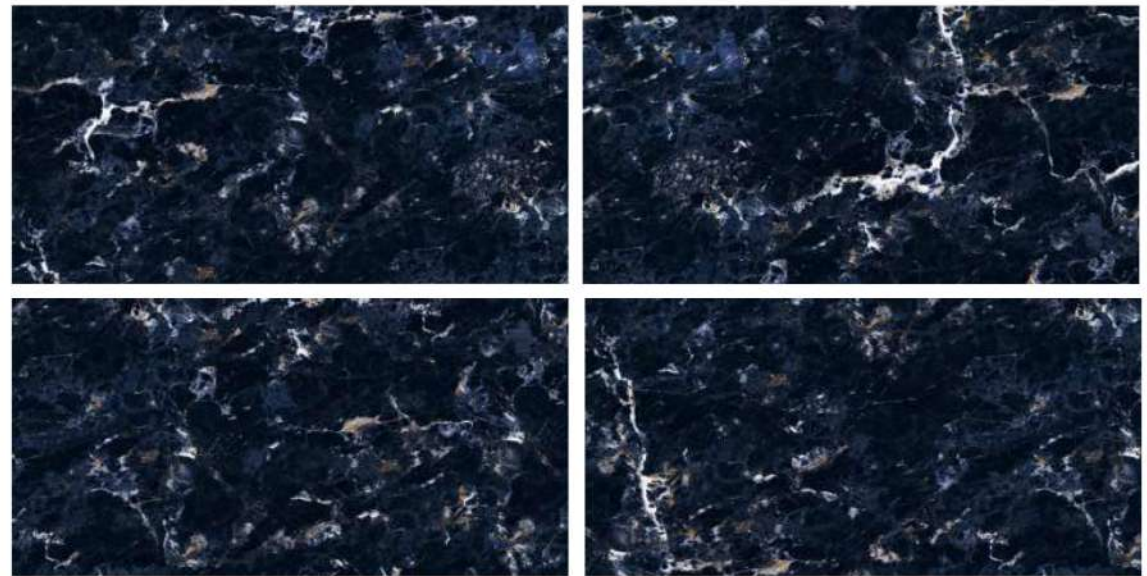

HIGH GLOSS

RANDOM

04

Trusted Since 2000

HighGloss
SERIES

PRECIOUS BLUE

SIZE

600x1200mm