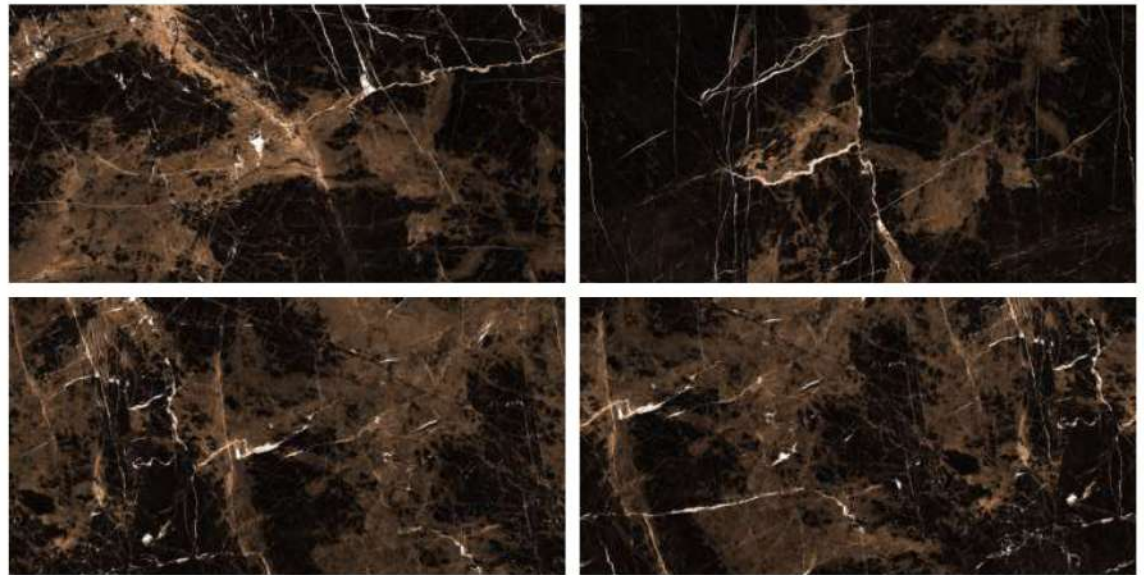

MIRAGE BLACK

SIZE

600x1200mm

FINISH

HIGH GLOSS

RANDOM

04