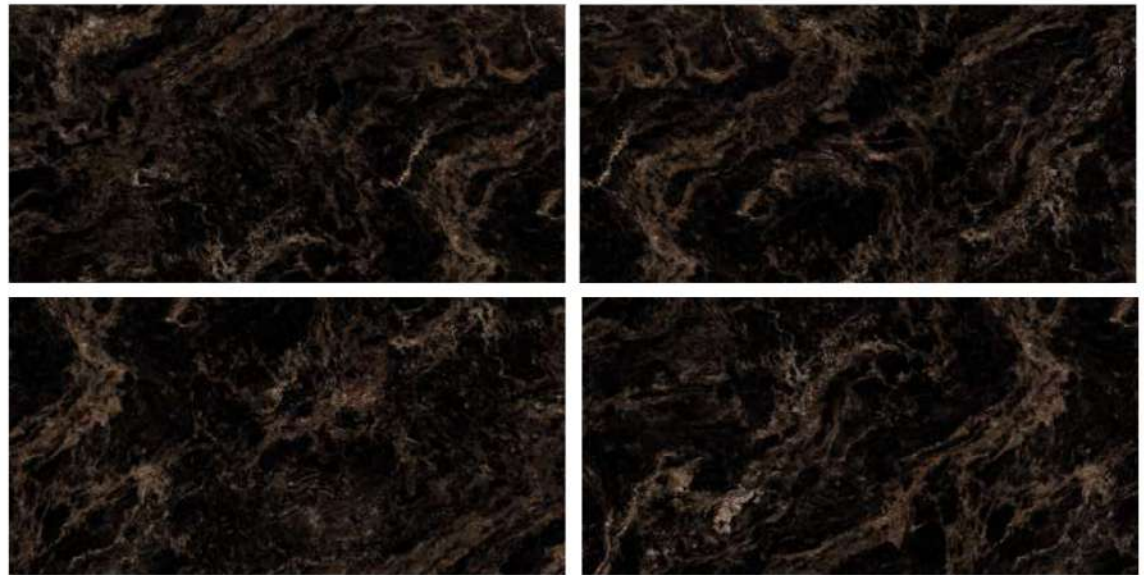

HIGH GLOSS

RANDOM

02

Trusted Since 2000

HighGloss
SERIES

SQURE BLACK

SIZE

600x1200mm