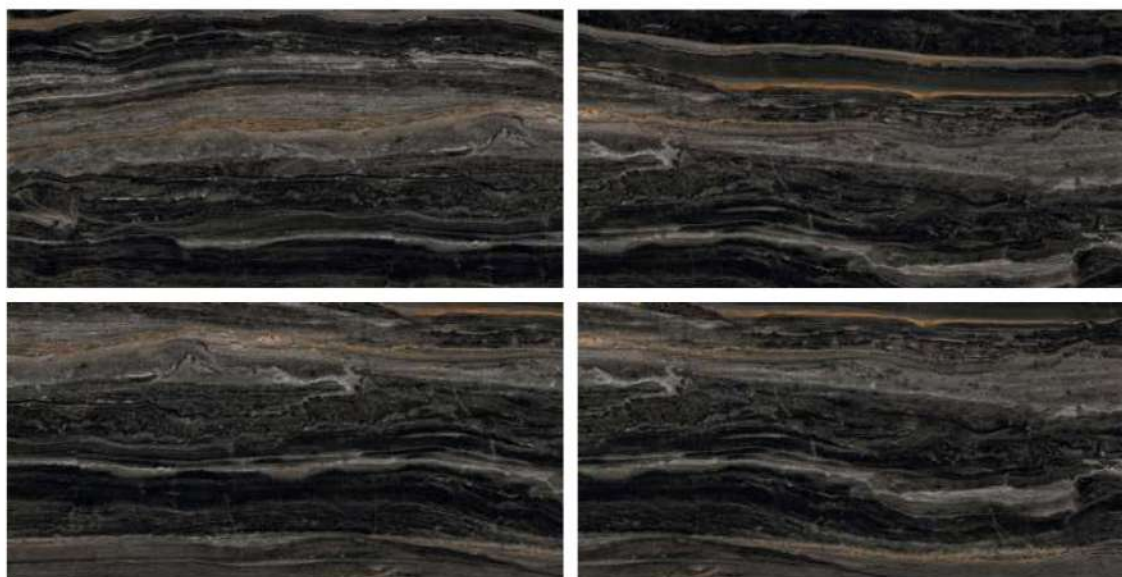

HEMATITE BLACK

SIZE

600x1200mm

FINISH

HIGH GLOSS

RANDOM

04