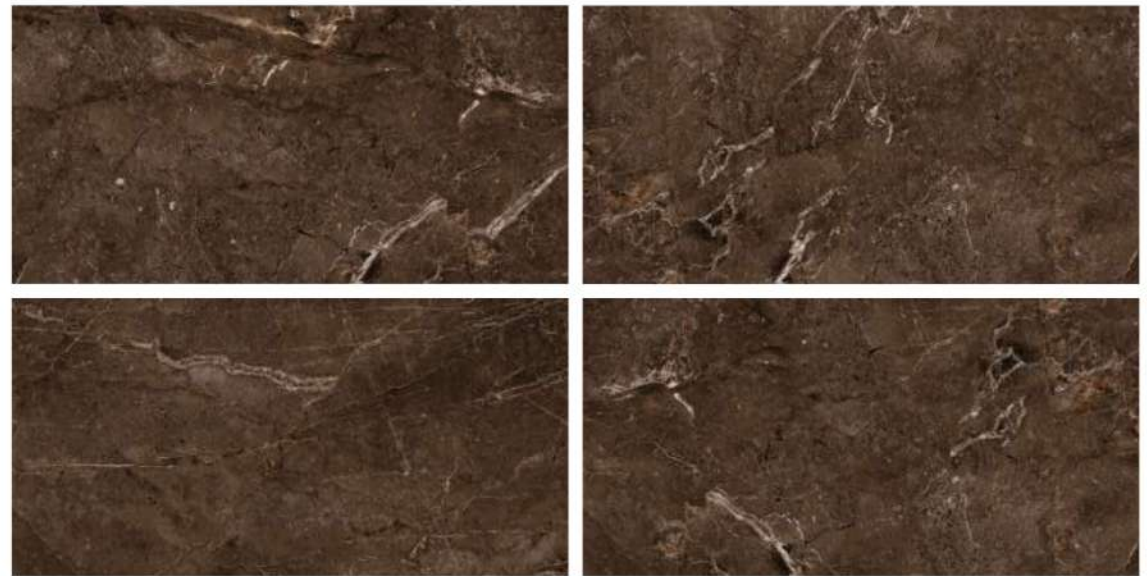

MONACO BLACK

SIZE

600x1200mm

FINISH

HIGH GLOSS

RANDOM

04