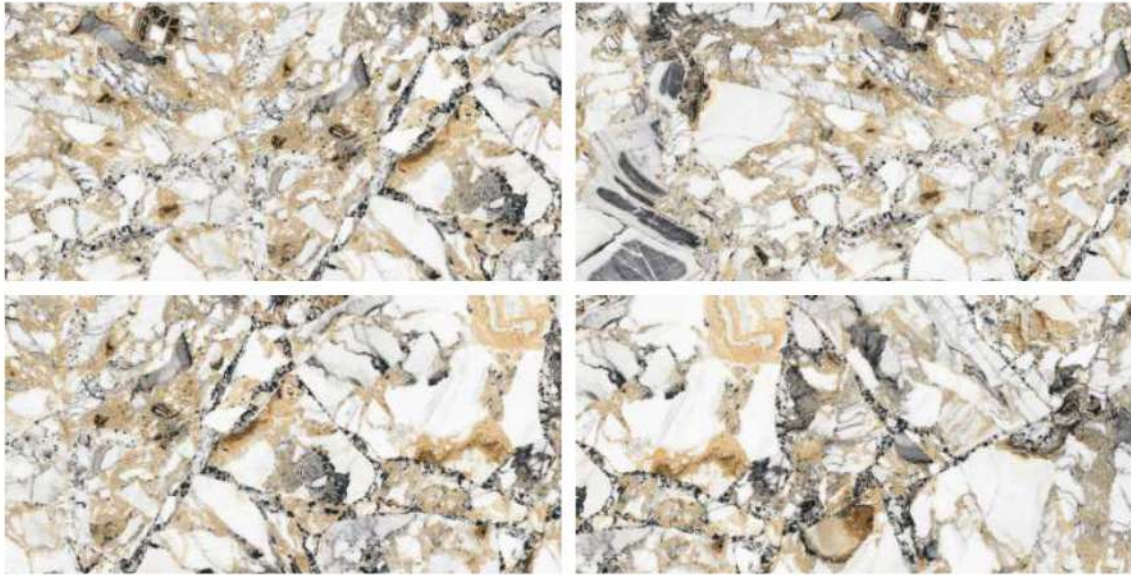

CAFE latte
2oz ESPRESSO
STEAMED
MILK - 10 oz
HOPOTE MINUK

A DASH OF
FOM
PINCH OF
AND A JOONFUL OF
LAUGHTER

HOPOTE MINUK

HOPOTE MINUK

Trusted Since 2000

HighGloss
SERIES

FOSSIL

SIZE