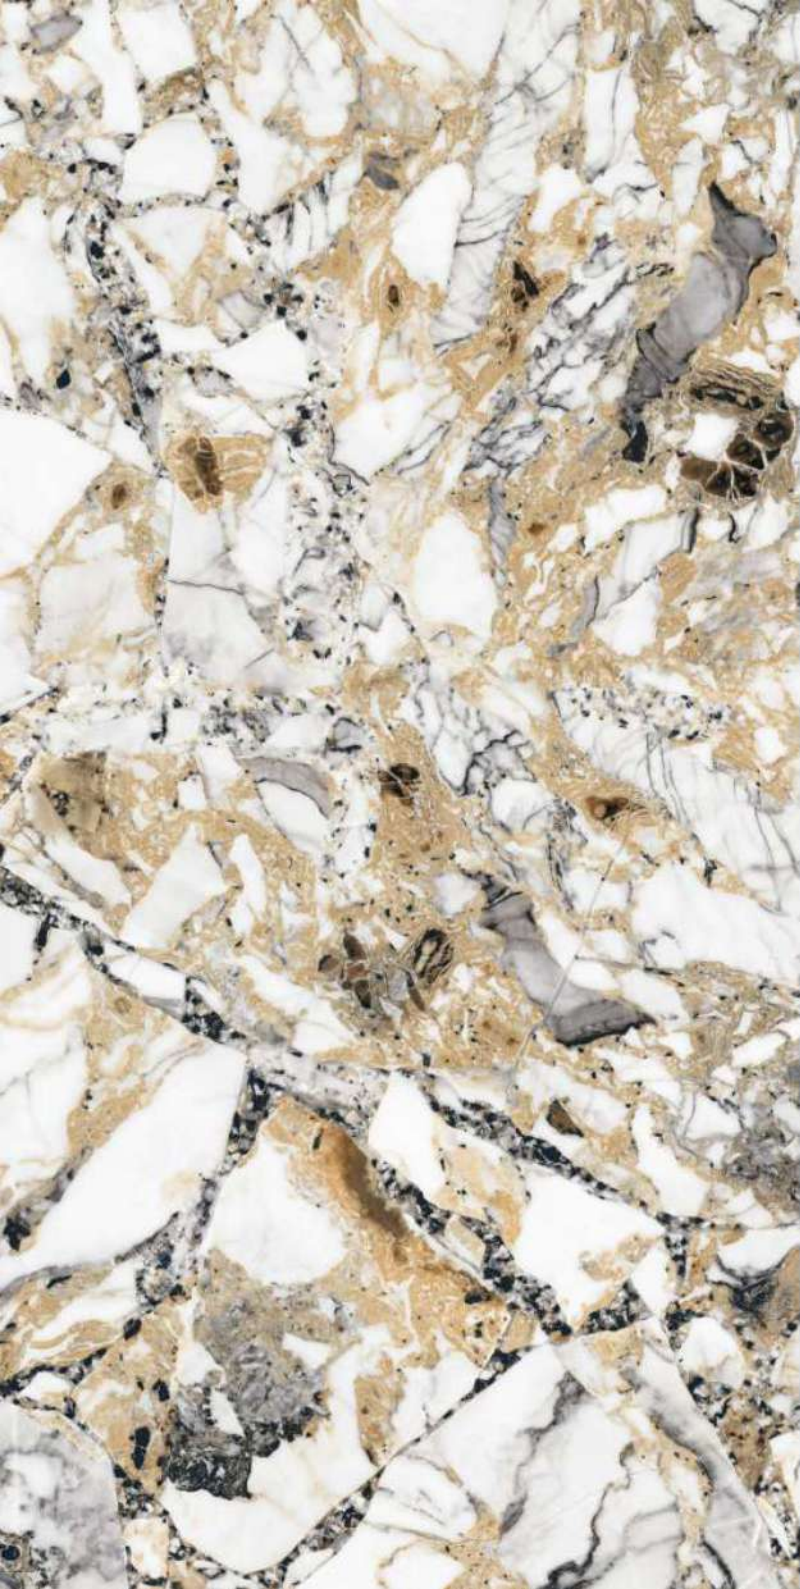

CAFE latte
2oz ESPRESSO
STEAMED
MILK - 10 oz
HOPOTE MINUK

A DASH OF
FOM
PINCH OF
AND A JOONFUL OF
LAUGHTER

HOPOTE MINUK

HOPOTE MINUK

Trusted Since 2000

HighGloss
SERIES

FOSSIL

SIZE