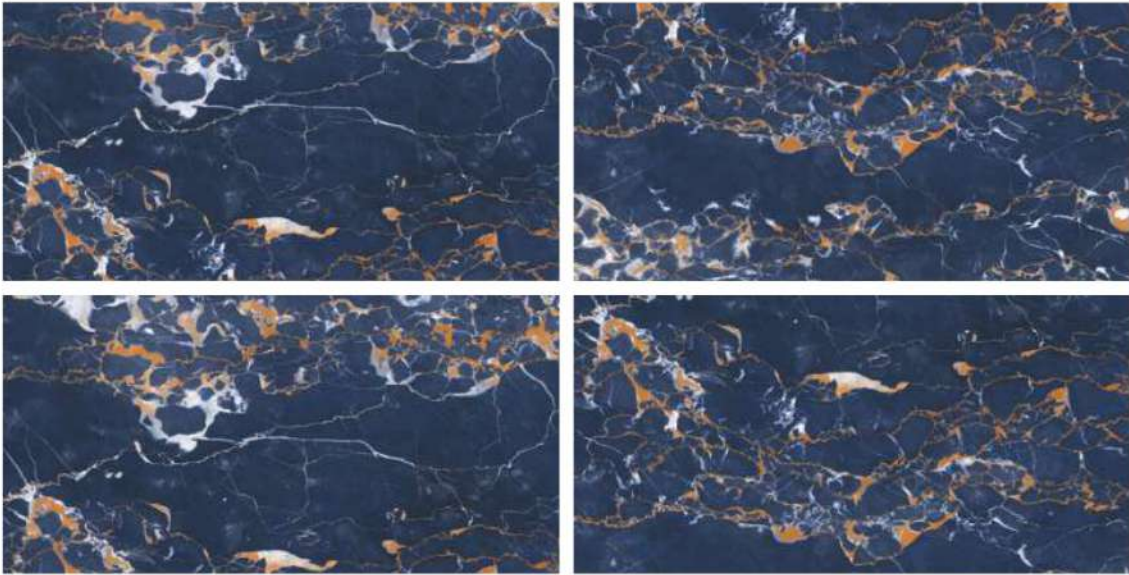

HIGH GLOSS

RANDOM

03

Trusted Since 2000

HighGloss
SERIES

BLUE PORTROW

SIZE

600x1200mm