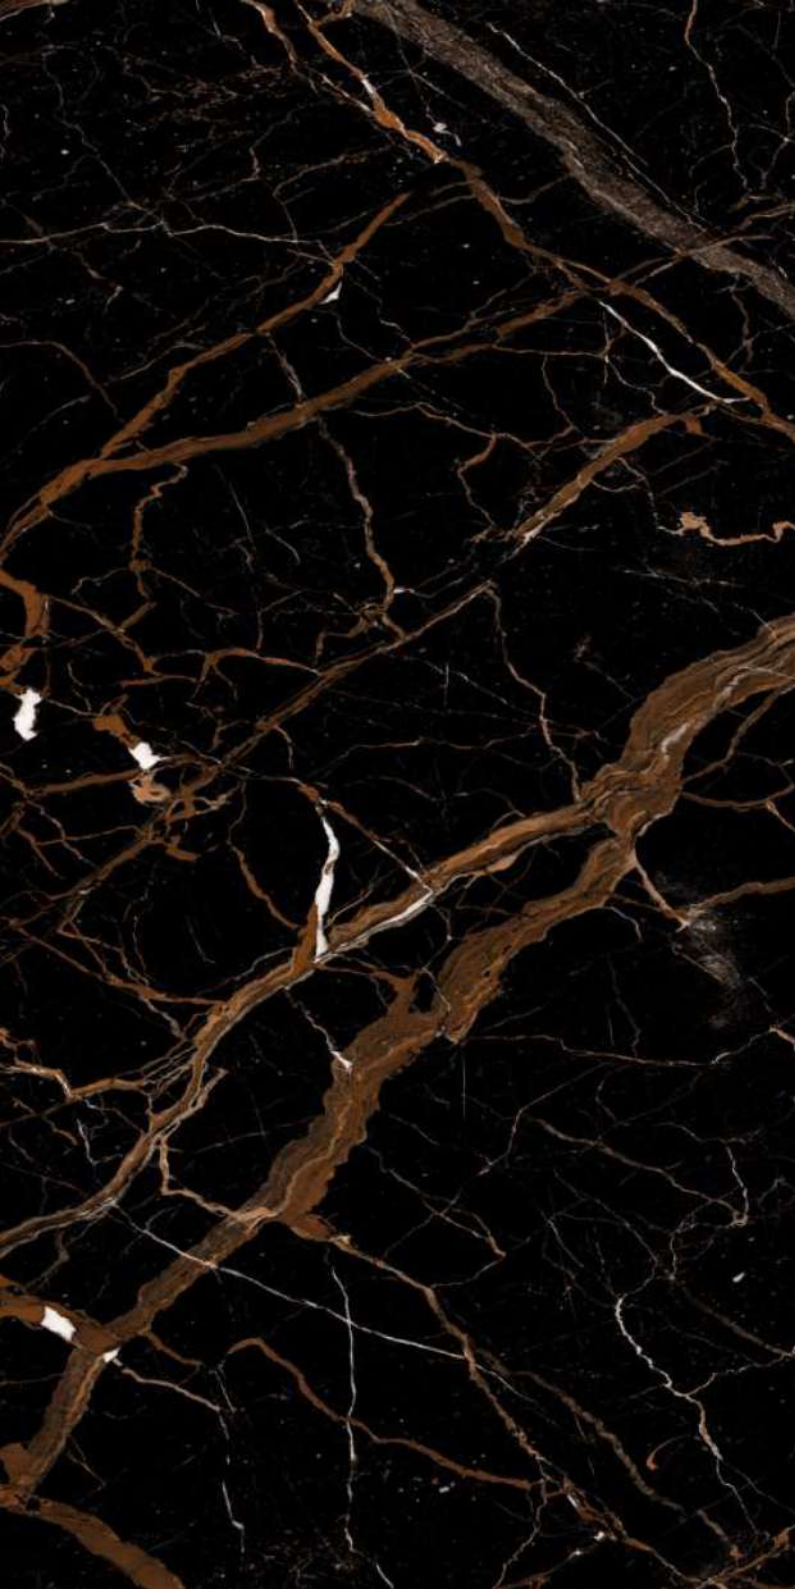

CRONOS BLACK

SIZE

600x1200mm

FINISH

HIGH GLOSS

RANDOM

06