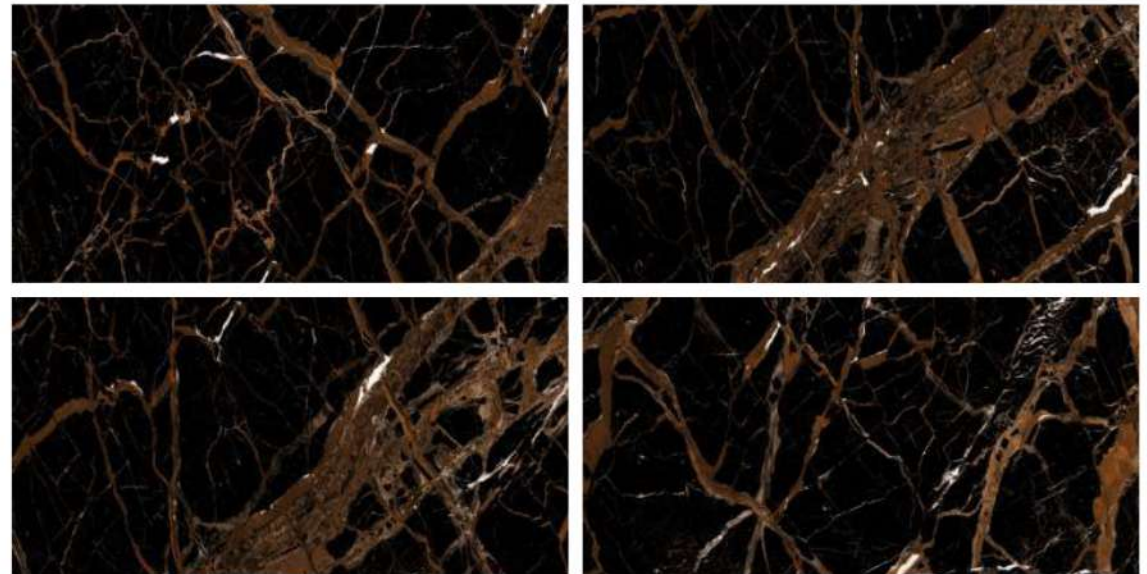

CRONOS BLACK

SIZE

600x1200mm

FINISH

HIGH GLOSS

RANDOM

06