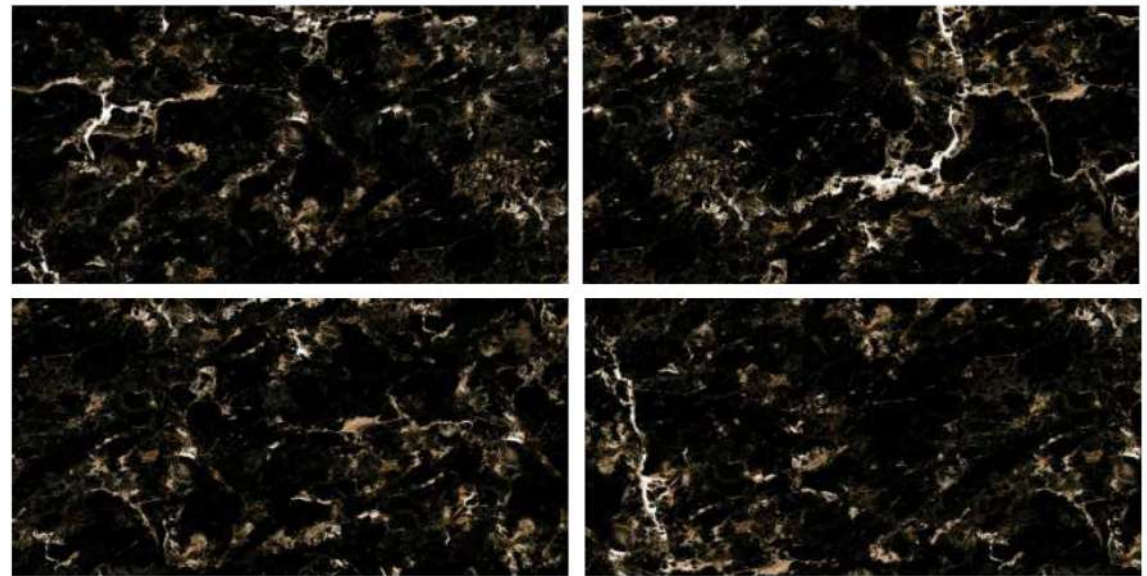

PRECIOUS BLACK

SIZE

600x1200mm

FINISH

HIGH GLOSS

RANDOM

04