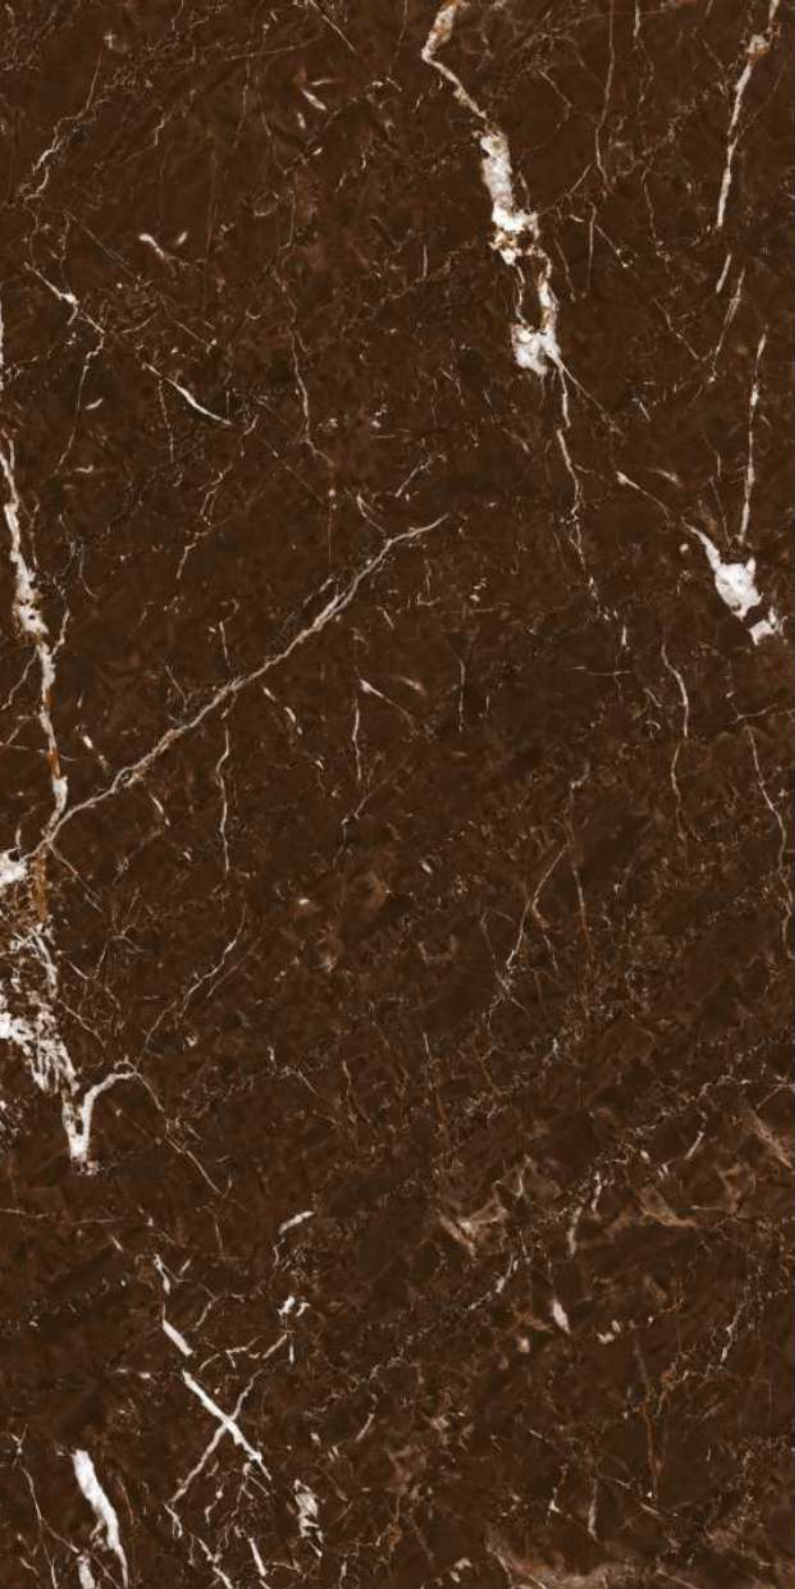

600x1200mm

FINISH

HIGH GLOSS

RANDOM

03

ORACLE CHOCO

Trusted Since 2000

HighGloss
SERIES