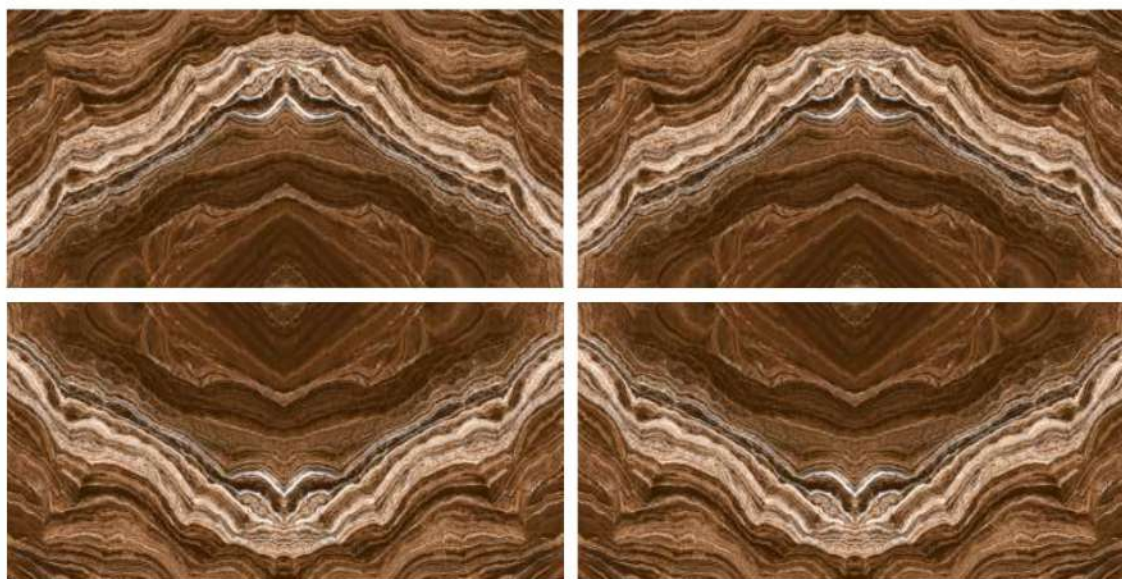

HighGloss
SERIES

BK CHOCO BERRY

SIZE

600x1200mm

FINISH

HIGH GLOSS

RANDOM

01