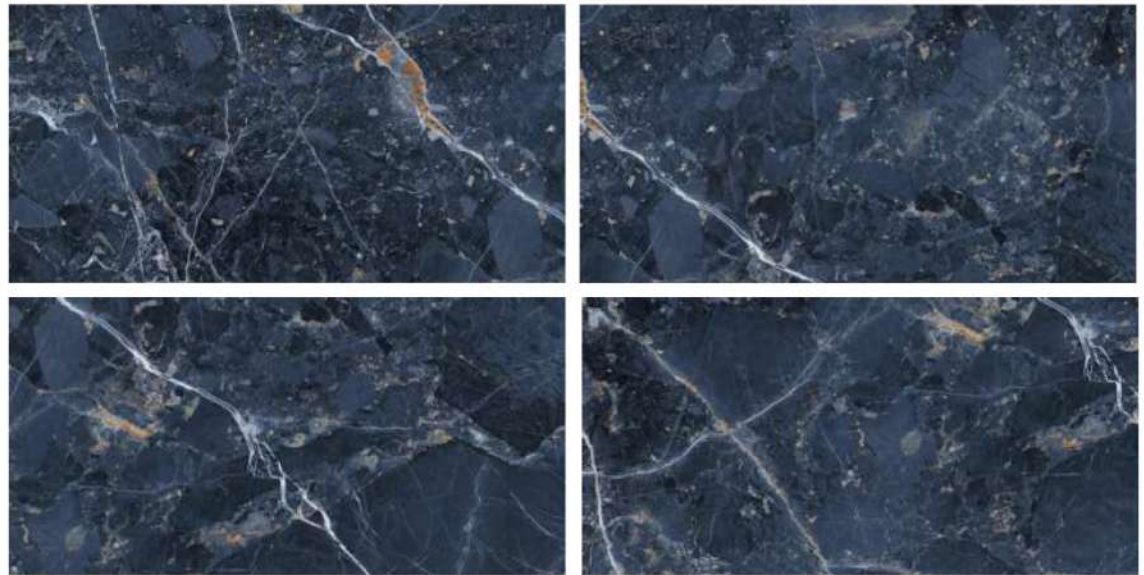

RANDOM

03

ZURICH BLUE

Trusted Since 2000

HighGloss
SERIES

ZURICH BLUE

SIZE

600x1200mm