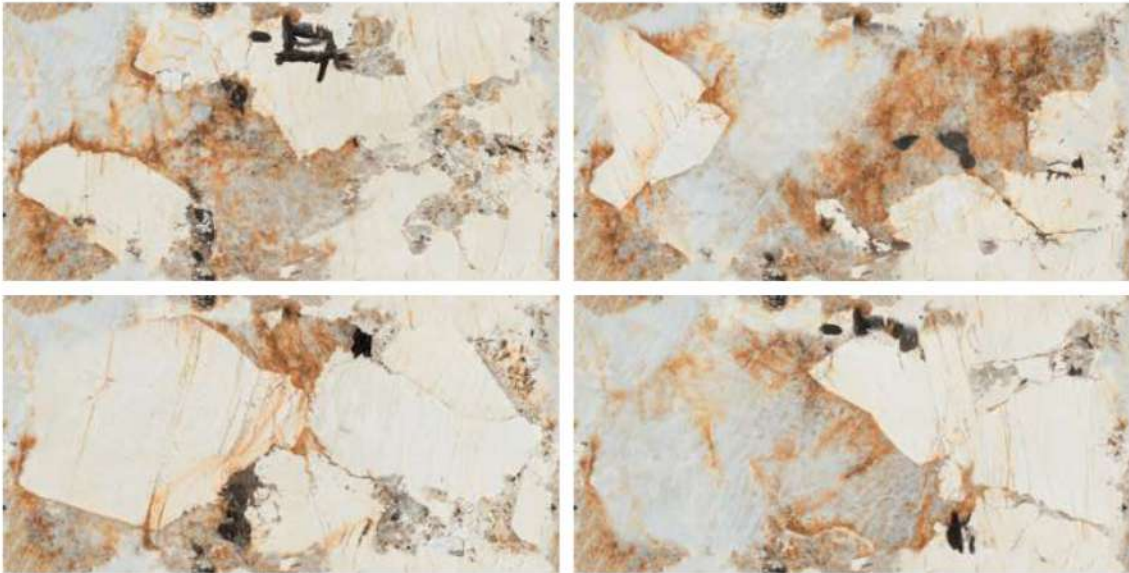

INFINIA RENOLI CREMA

SIZE

600x1200mm

FINISH

HIGH GLOSS

RANDOM

04