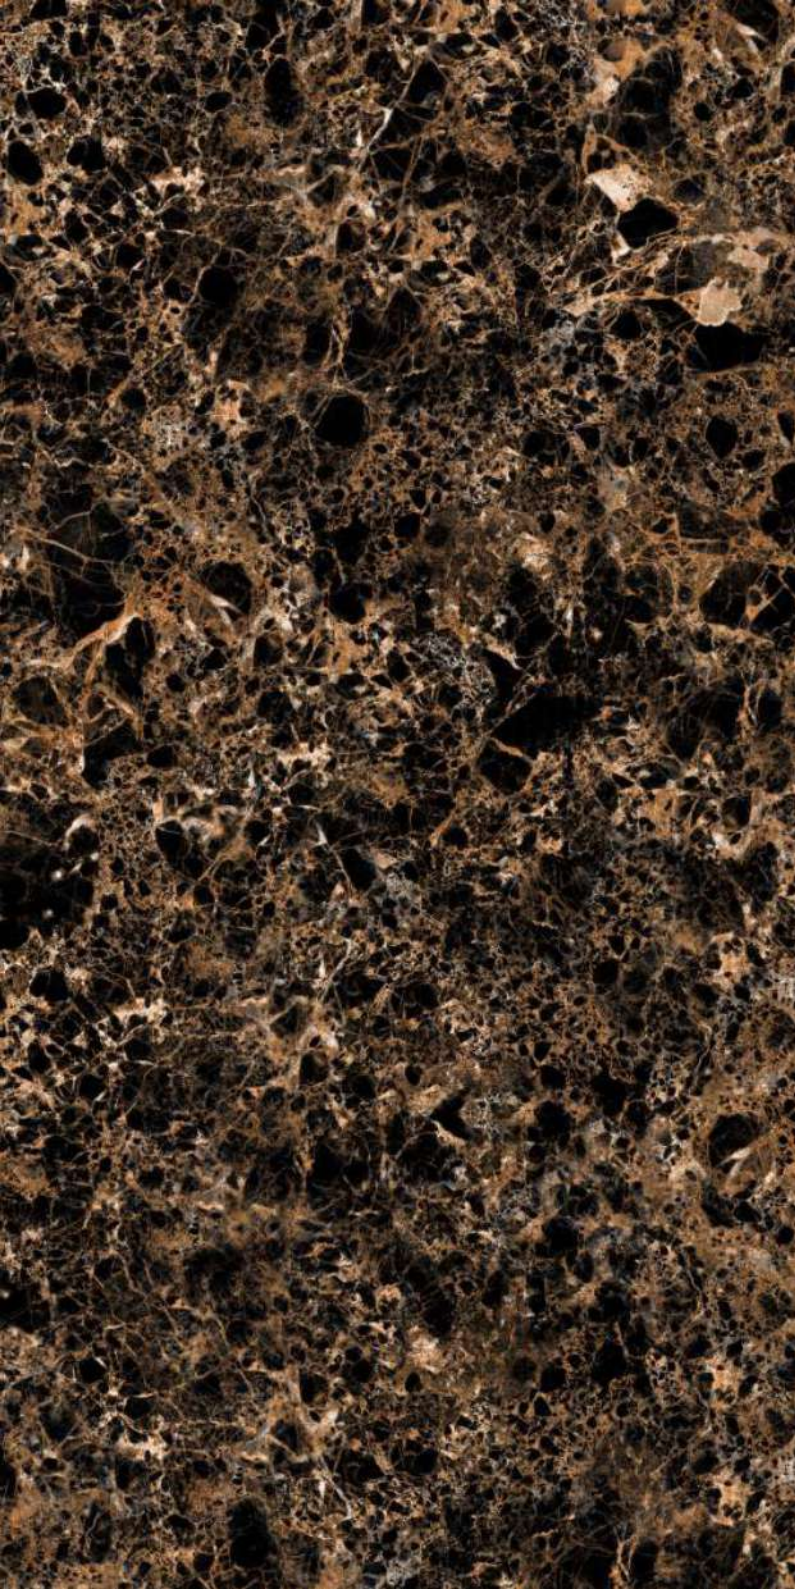

01

Trusted Since 2000

HighGloss
SERIES

BELLERIO CHOCO

SIZE

600x1200mm

FINISH

HIGH GLOSS