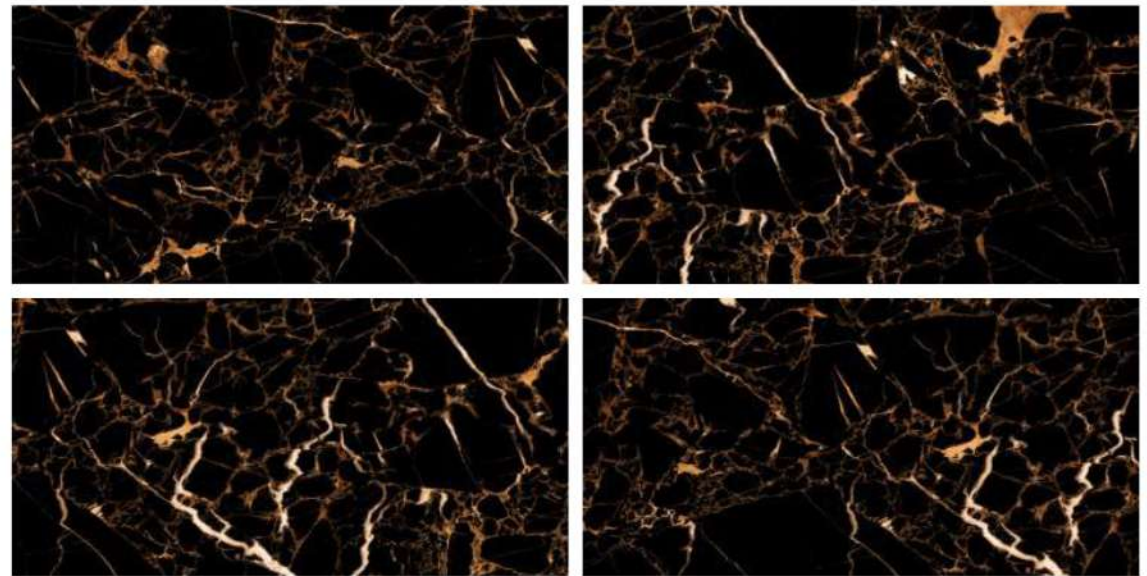

600x1200mm

FINISH

HIGH GLOSS

RANDOM

04

Trusted Since 2000

HighGloss
SERIES

GALAXY BLACK