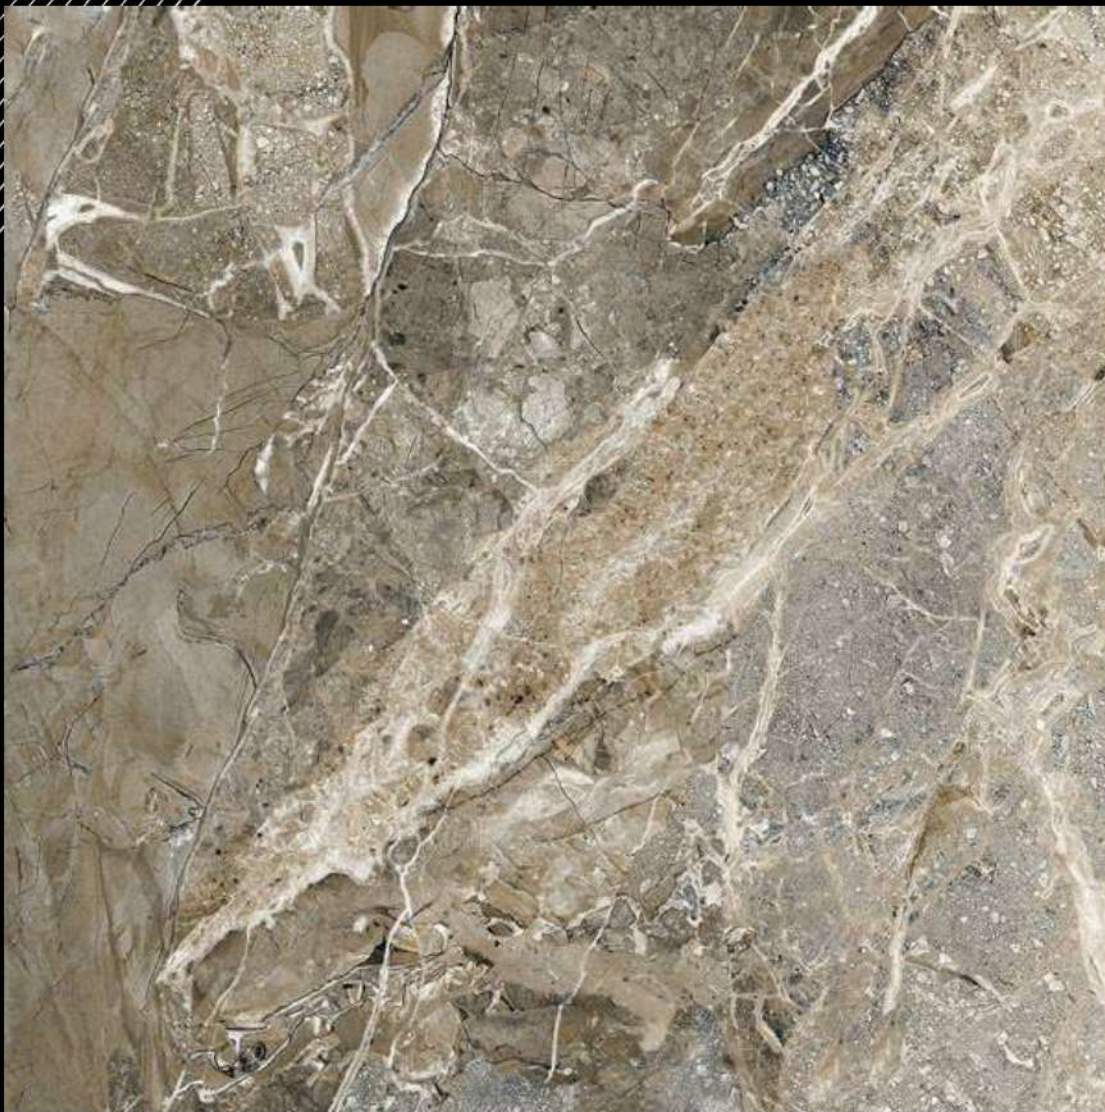

VOLCANO IVORY

Trusted Since 2000

SIZE
600 X 600 MM

FINISH
GLOSSY,

VOLCANO PINK

Trusted Since 2000

SIZE
600 X 600 MM

FINISH
GLOSSY,