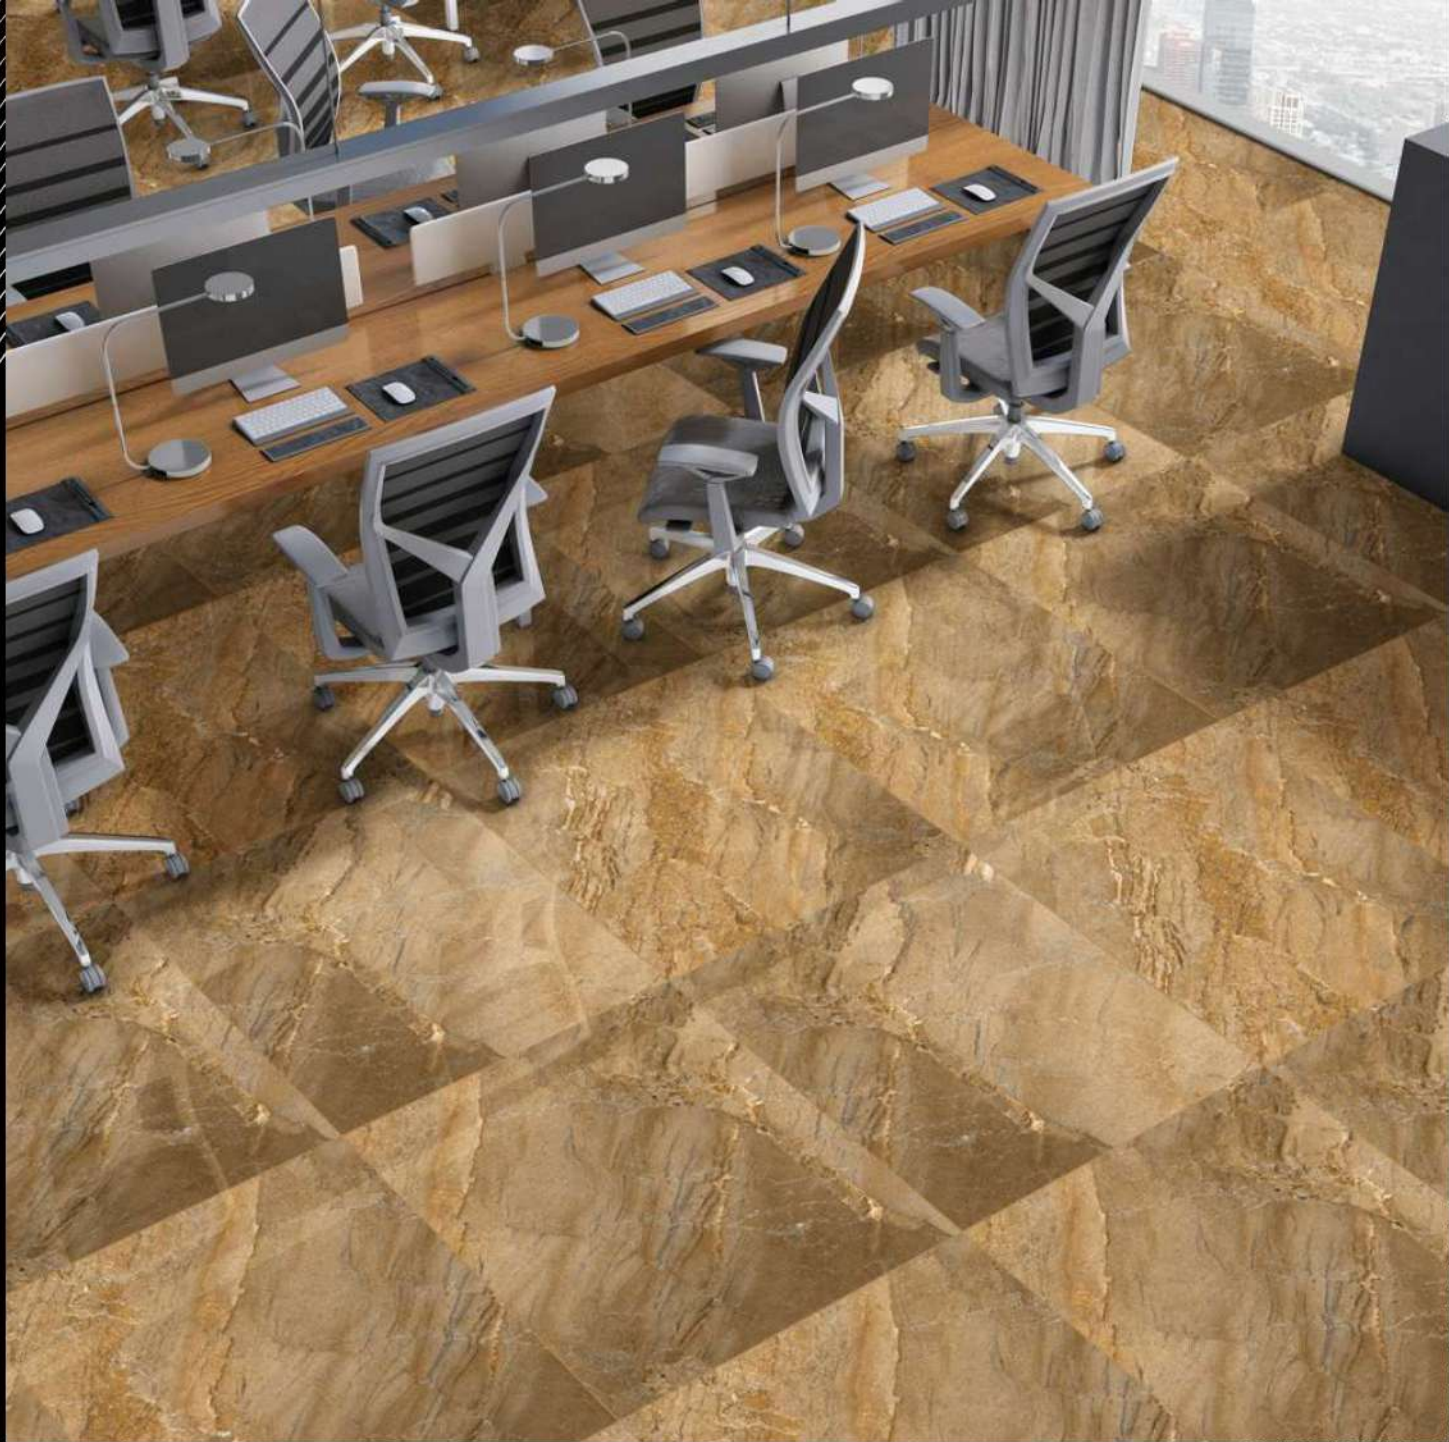

FINISH
GLOSSY,

DIANO GRISS

Trusted Since 2000

SIZE
600 X 600 MM

FINISH
GLOSSY,

DINOVA BROWN

DINOVA BROWN

Trusted Since 2000