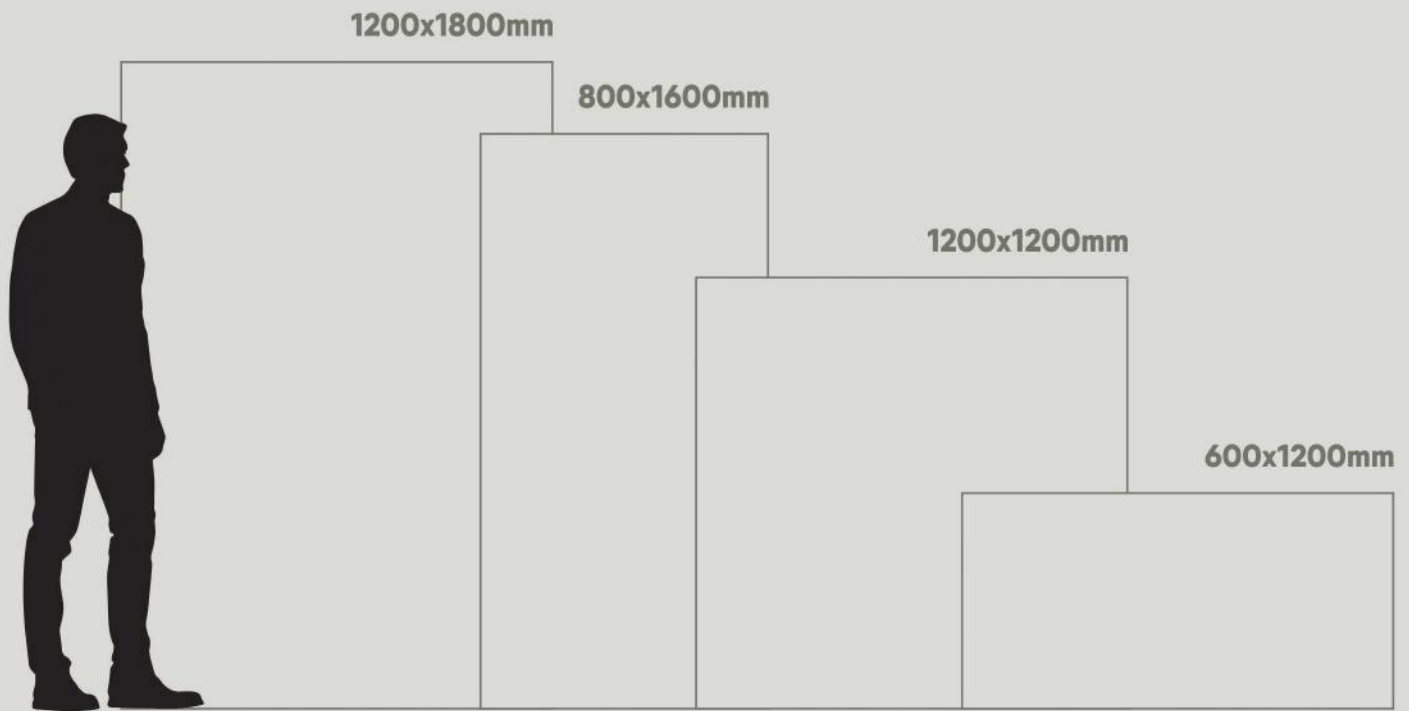

**1200x1800** —

CREATIVE  
FROM  
ITS  
CORE

**1200x1800mm**  
120x180cm

**next  
generation  
marble  
slab**

1200 x 1800 mm

1200 x 1800 mm

**ELIOTT GREY**

12000 x 18000

RANDOM

1200 x 1800 mm

## EXOTIC WHITE

RANDOM

1200 x 1800 mm

CONCEPT OF GRISIAL PINK

1200 x 1800 mm

**GRISIAL PINK**

12000 x 18000

RANDOM