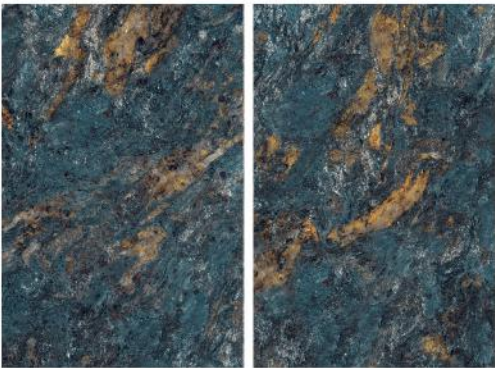

1200 x 1800 mm

LIBECCIO BLUE

RANDOM