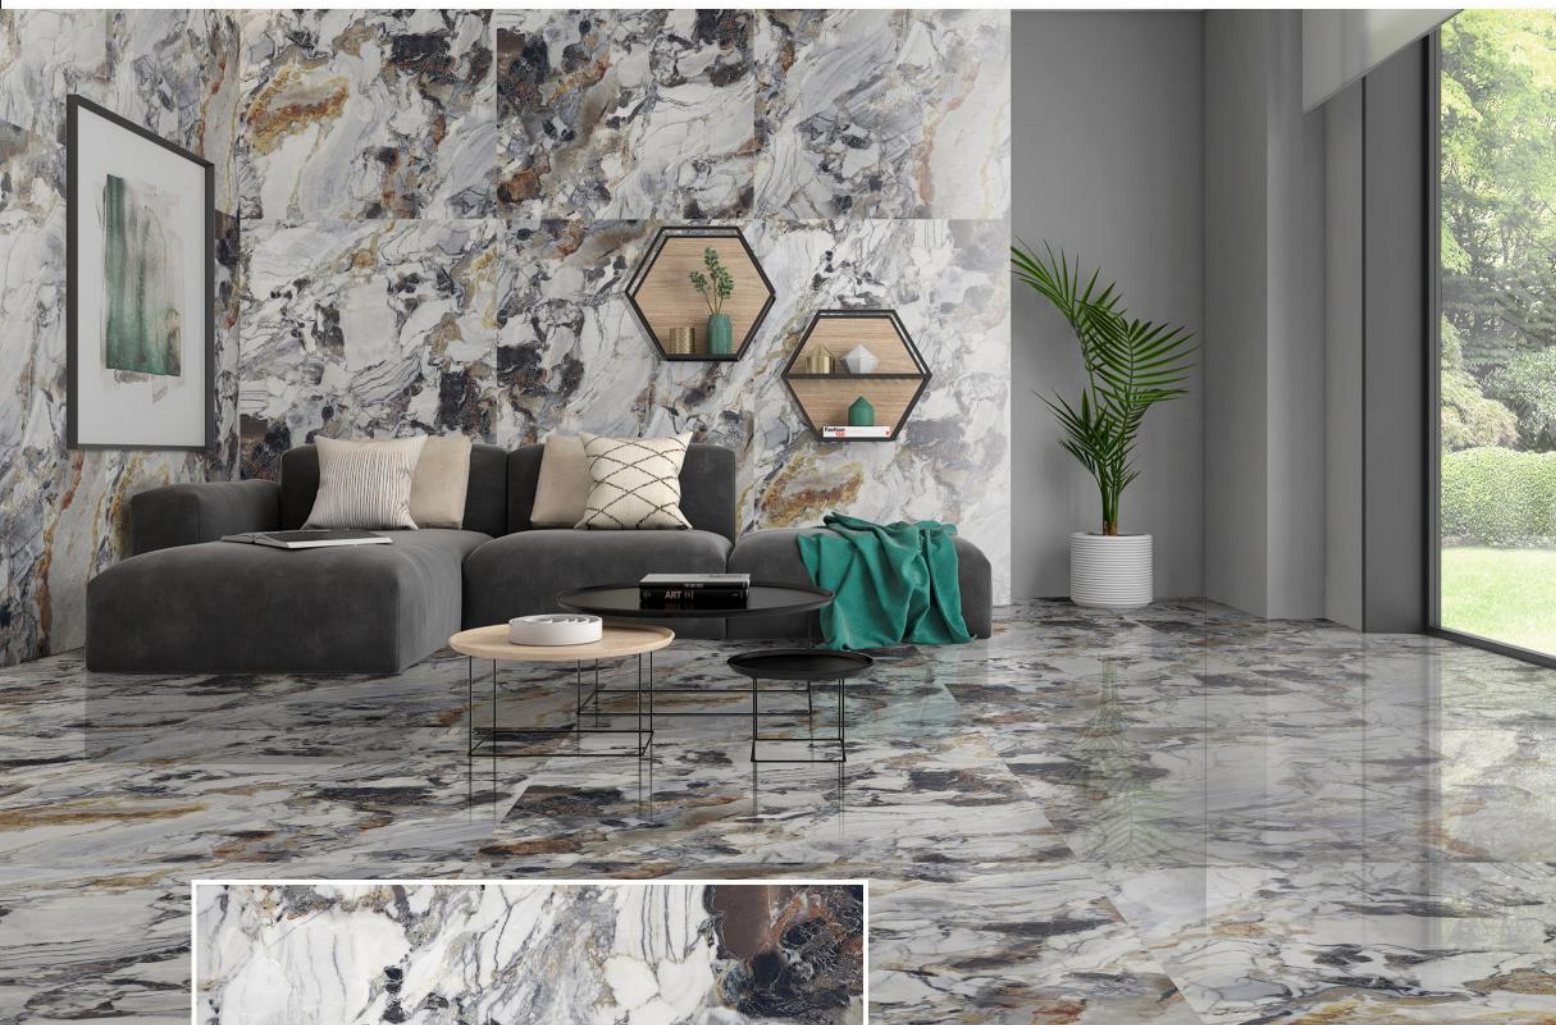

## EXOTIC WHITE

RANDOM

1200 x 1800 mm

CONCEPT OF GRISIAL PINK

1200 x 1800 mm

**GRISIAL PINK**

12000 x 18000

RANDOM