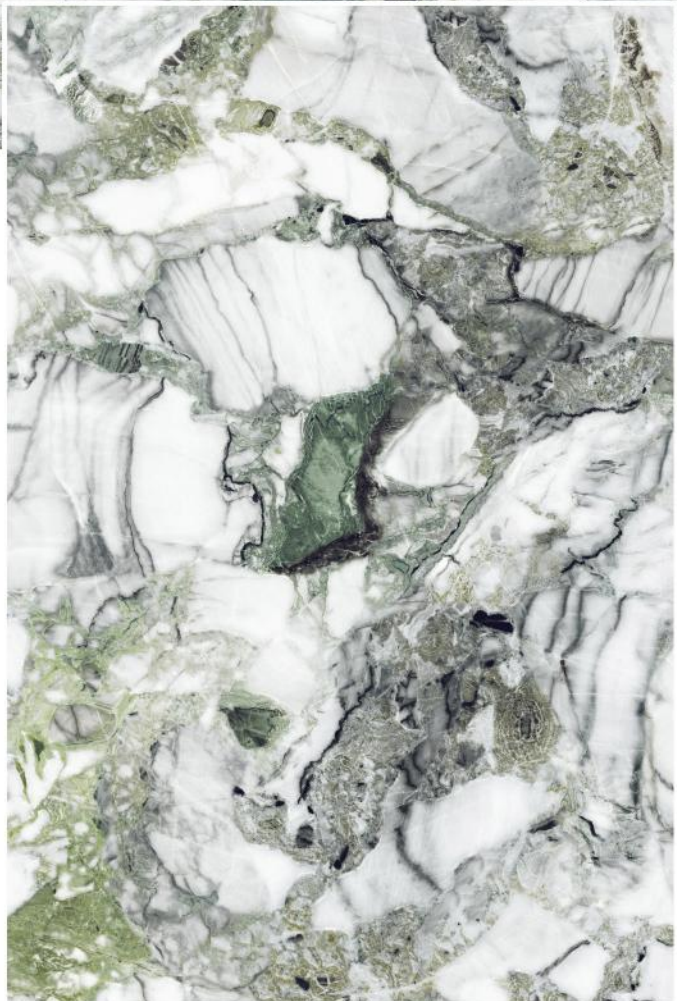

## STONEX GREEN

RANDOM

**next  
generation  
marble  
slab**

1200 x 1800 mm