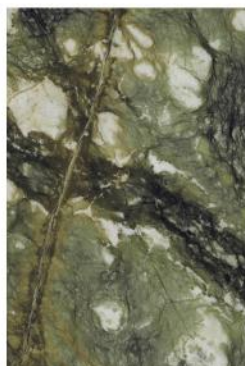

12000 x 18000

RANDOM