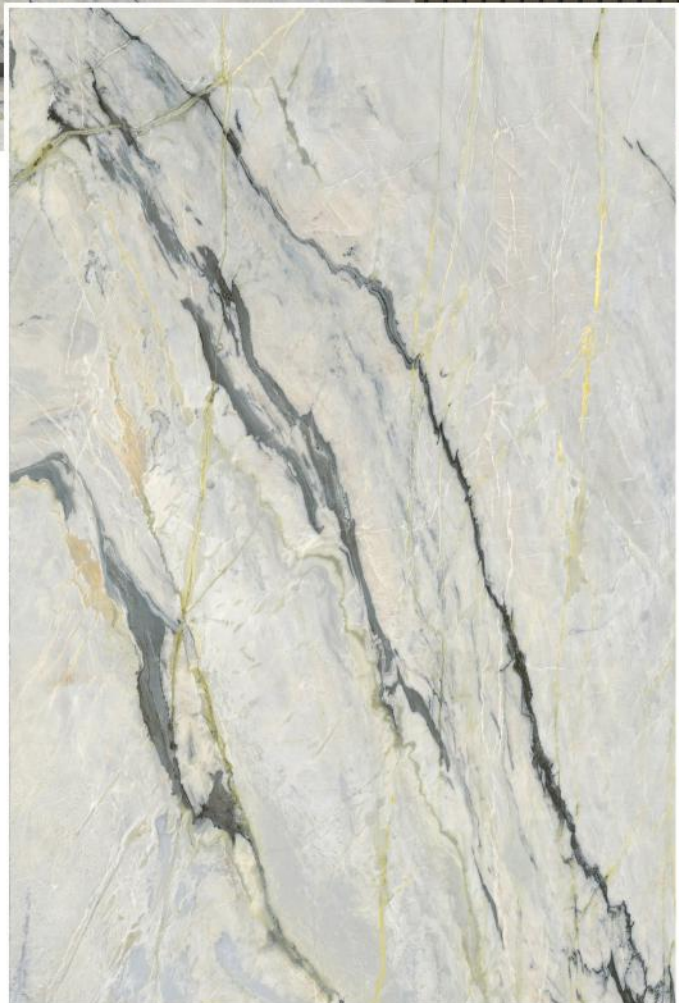

1200 x 1800 mm

ALICE DAISY

RANDOM