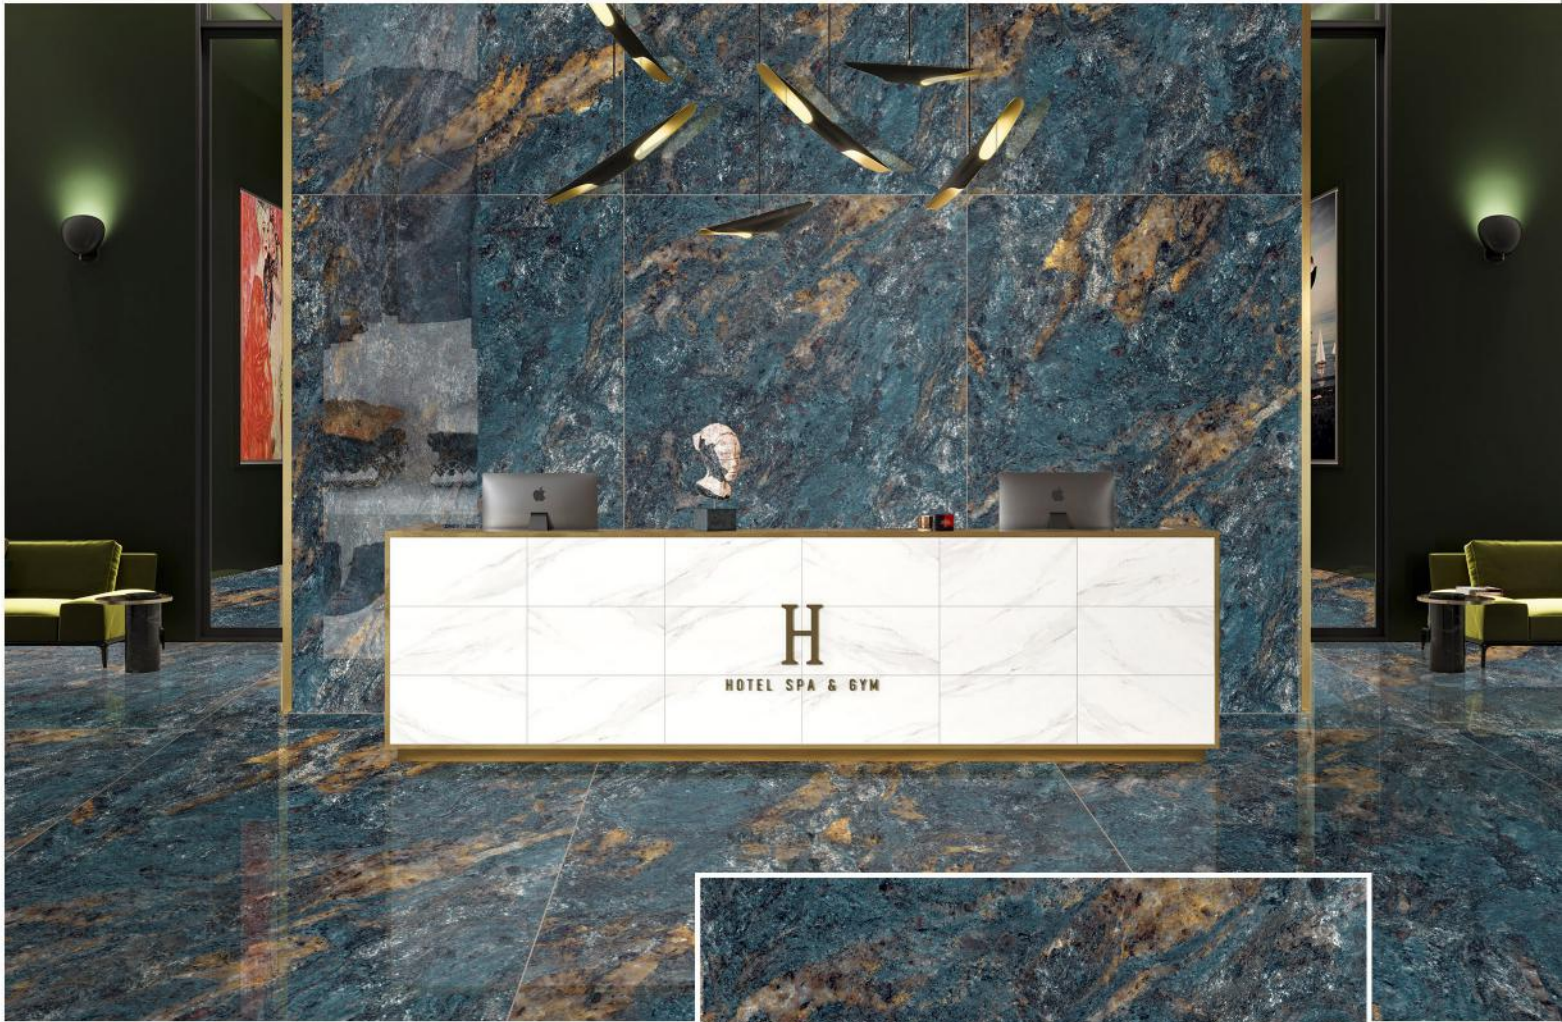

1200 x 1800 mm

LIBECCIO BLUE

RANDOM