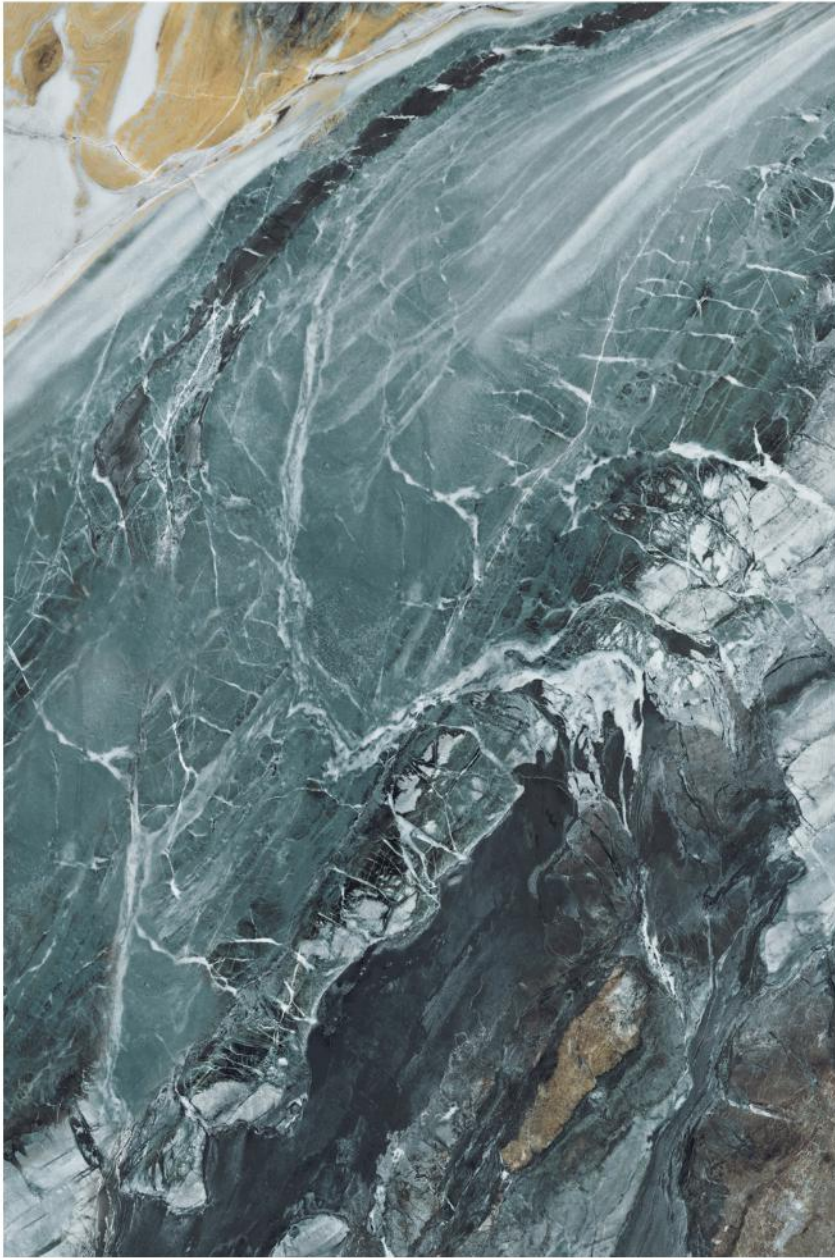

1200 x 1800 mm

ROME ROYALE