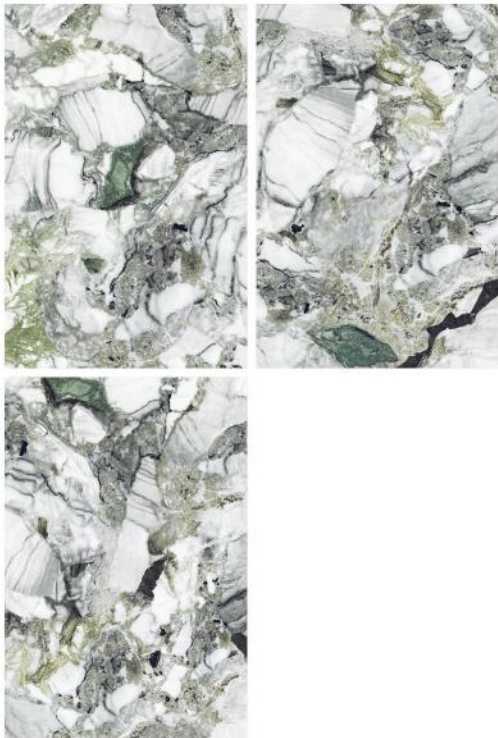

## STONEX GREEN

RANDOM

**next  
generation  
marble  
slab**

1200 x 1800 mm