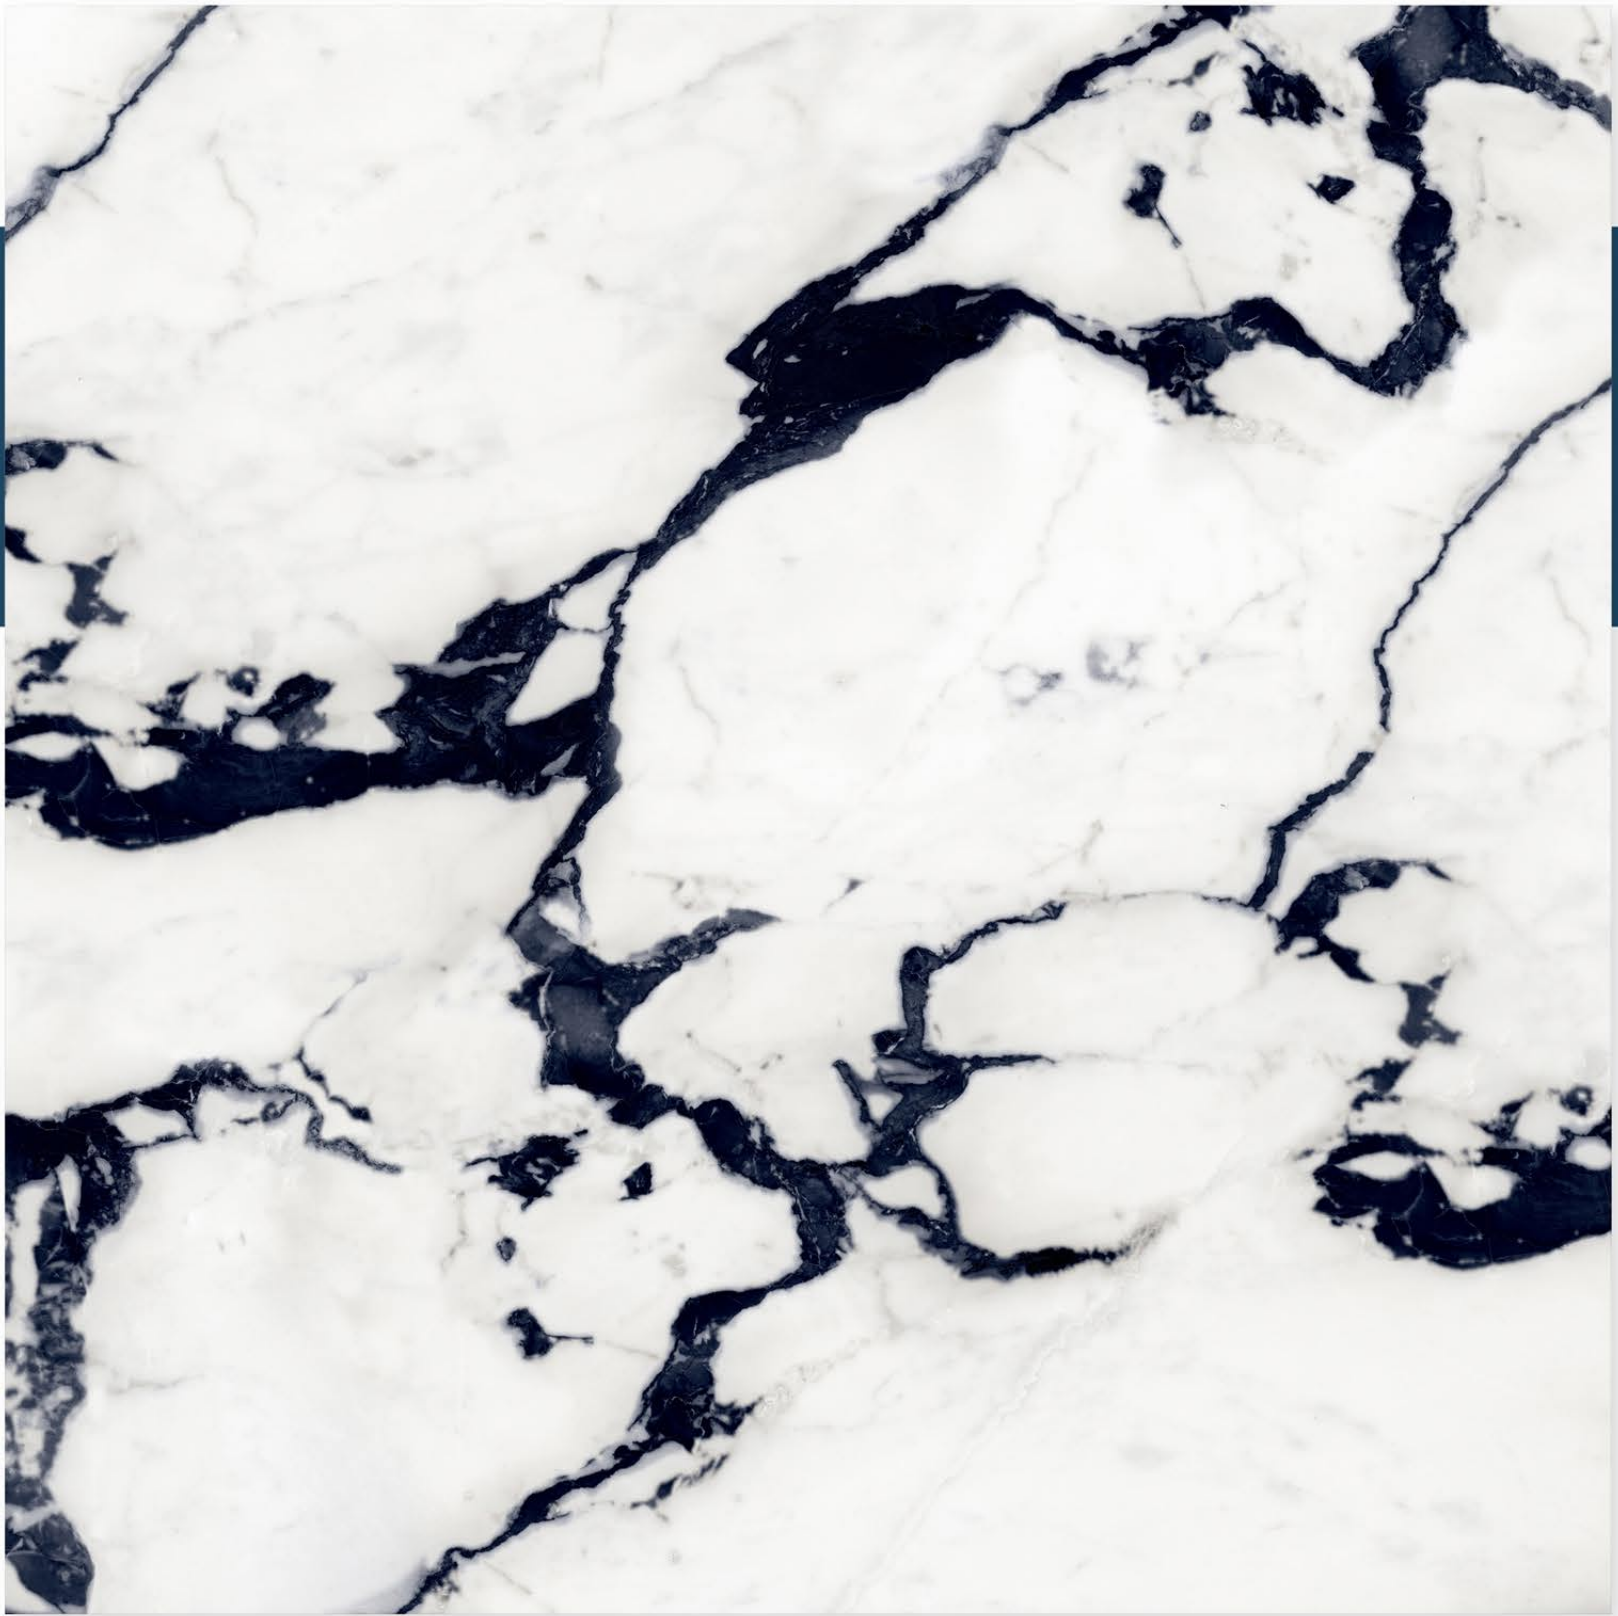

BLACK MARTIN

1200 X 1200 MM , HIGH GLOSS ,