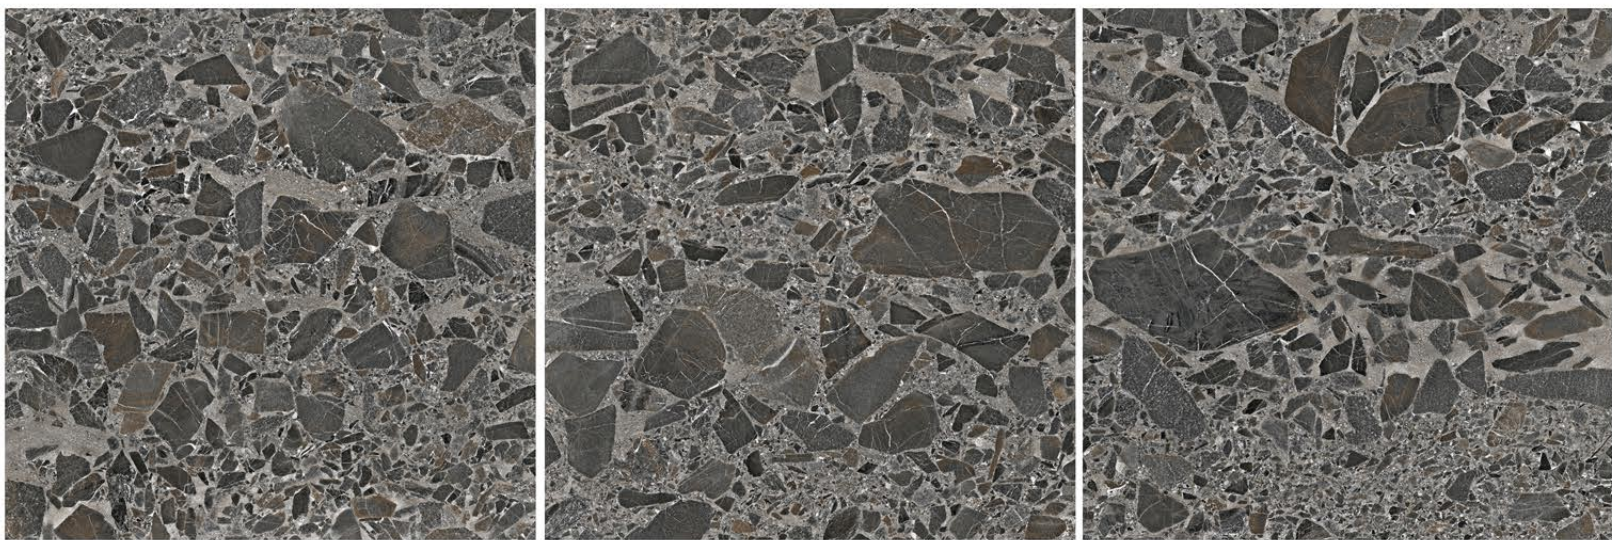

TERRAZZO GREY

1200 X 1200 MM , RUSTIC ,