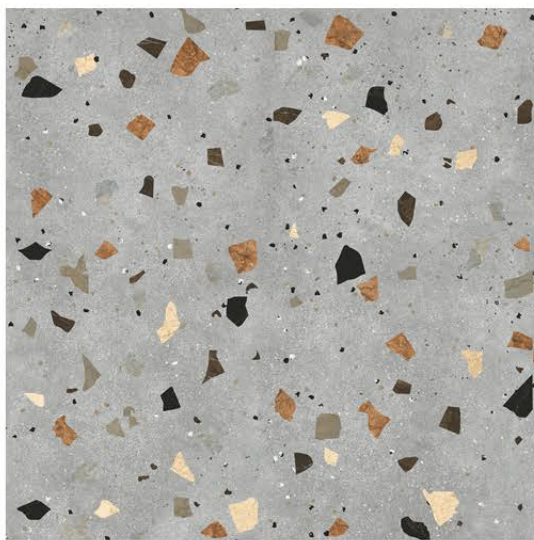

**TERRAZZO BEIGE**

1200 X 1200 MM, RUSTIC,

**TERRAZZO CARMEL**

1200 X 1200 MM, RUSTIC,

**TERRAZZO GREY**

1200 X 1200 MM , RUSTIC ,

**TERRAZZO GRIS**

1200 X 1200 MM ,RUSTIC ,