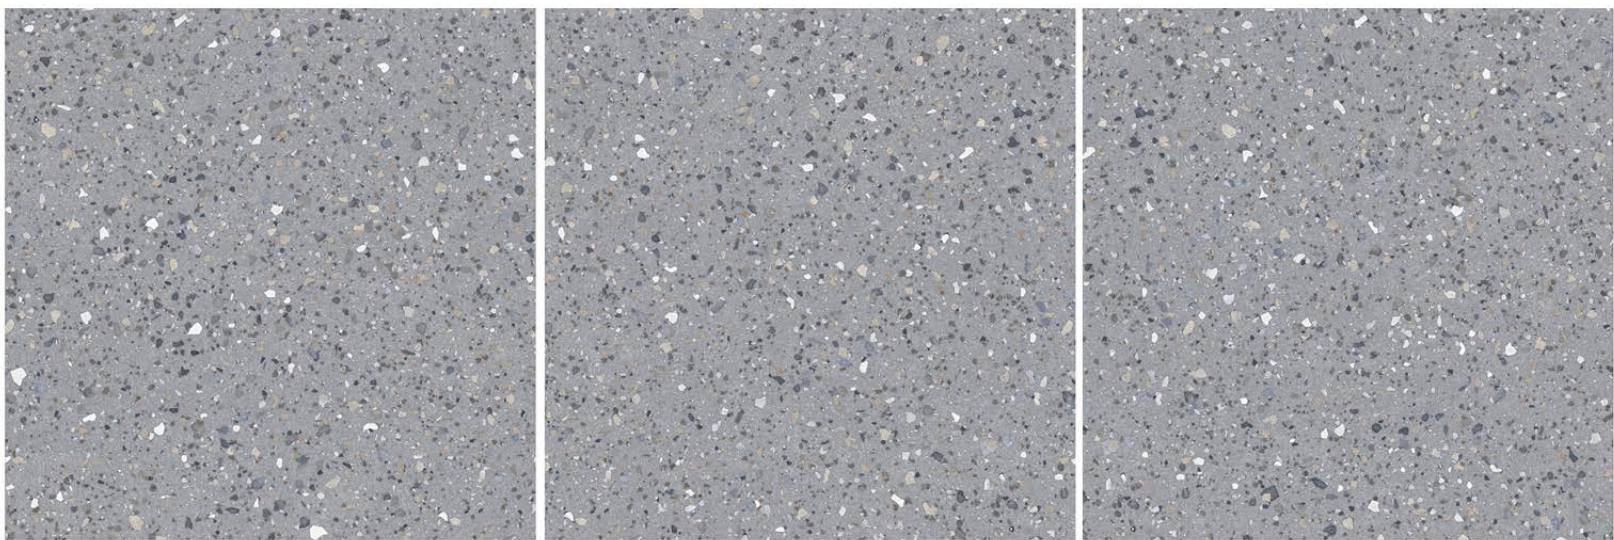

**TERRAZZO BEIGE**

1200 X 1200 MM, RUSTIC,

**TERRAZZO CARMEL**

1200 X 1200 MM, RUSTIC,

**TERRAZZO GREY**

1200 X 1200 MM , RUSTIC ,

**TERRAZZO GRIS**

1200 X 1200 MM ,RUSTIC ,