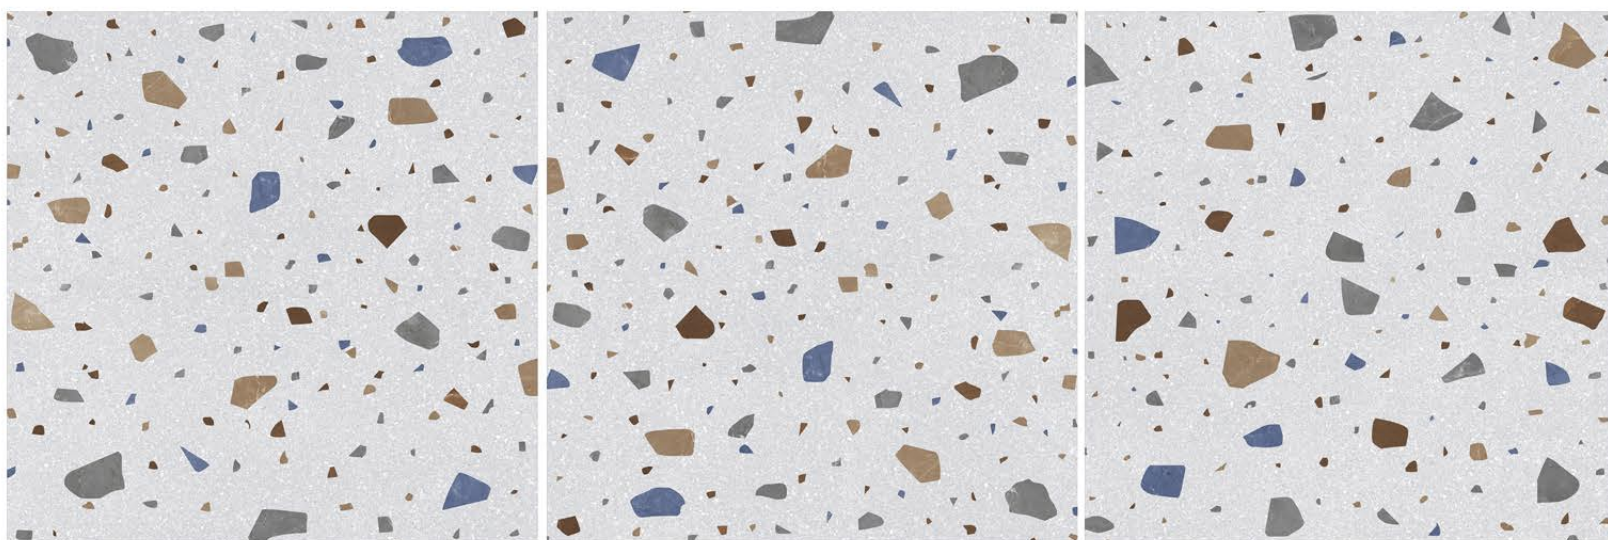

**TERRAZZO HUMO**

1200 X 1200 MM ,RUSTIC ,

**TERRAZZO ICE GREY**

1200 X 1200 MM ,RUSTIC ,

**TERRAZZO IVORY**

1200 X 1200 MM , RUSTIC ,

**TERRAZZO NATURAL**

1200 X 1200 MM, RUSTIC,