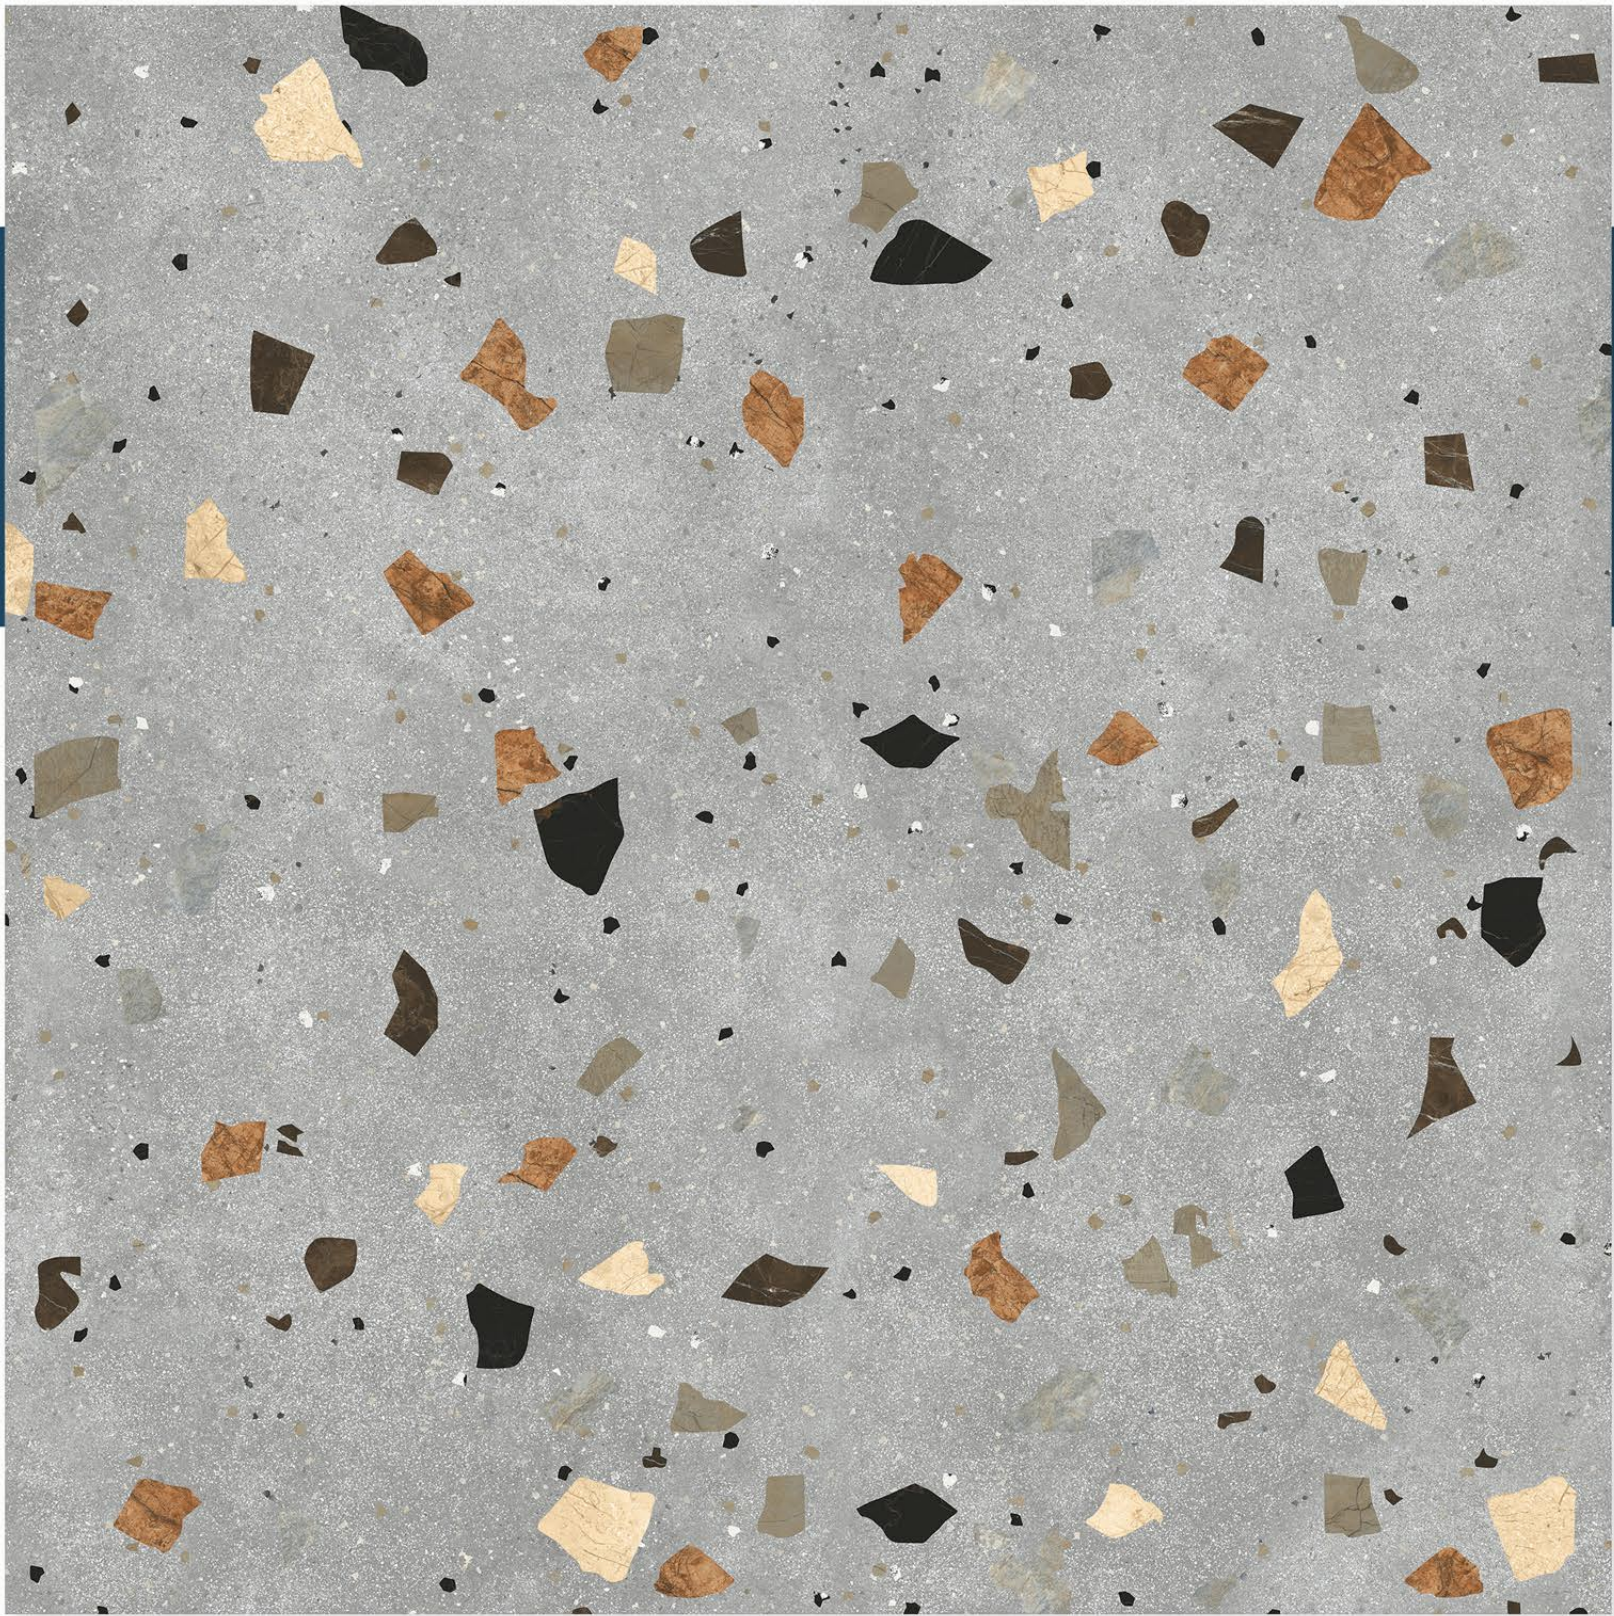

TERRAZZO GRIS

1200 X 1200 MM ,RUSTIC ,