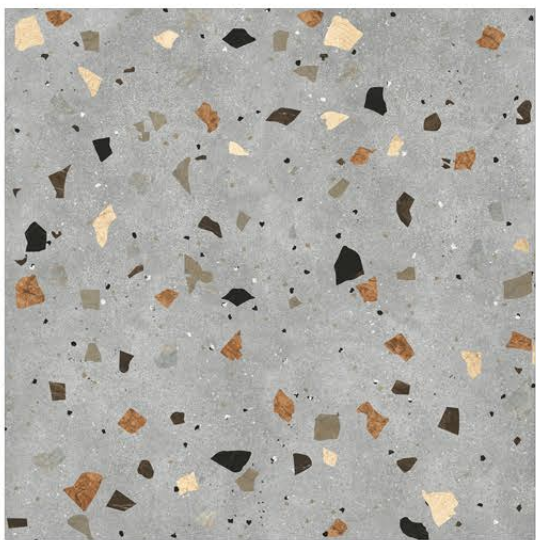

**TERRAZZO BEIGE**

1200 X 1200 MM, RUSTIC,

**TERRAZZO CARMEL**

1200 X 1200 MM, RUSTIC,

**TERRAZZO GREY**

1200 X 1200 MM , RUSTIC ,

**TERRAZZO GRIS**

1200 X 1200 MM ,RUSTIC ,