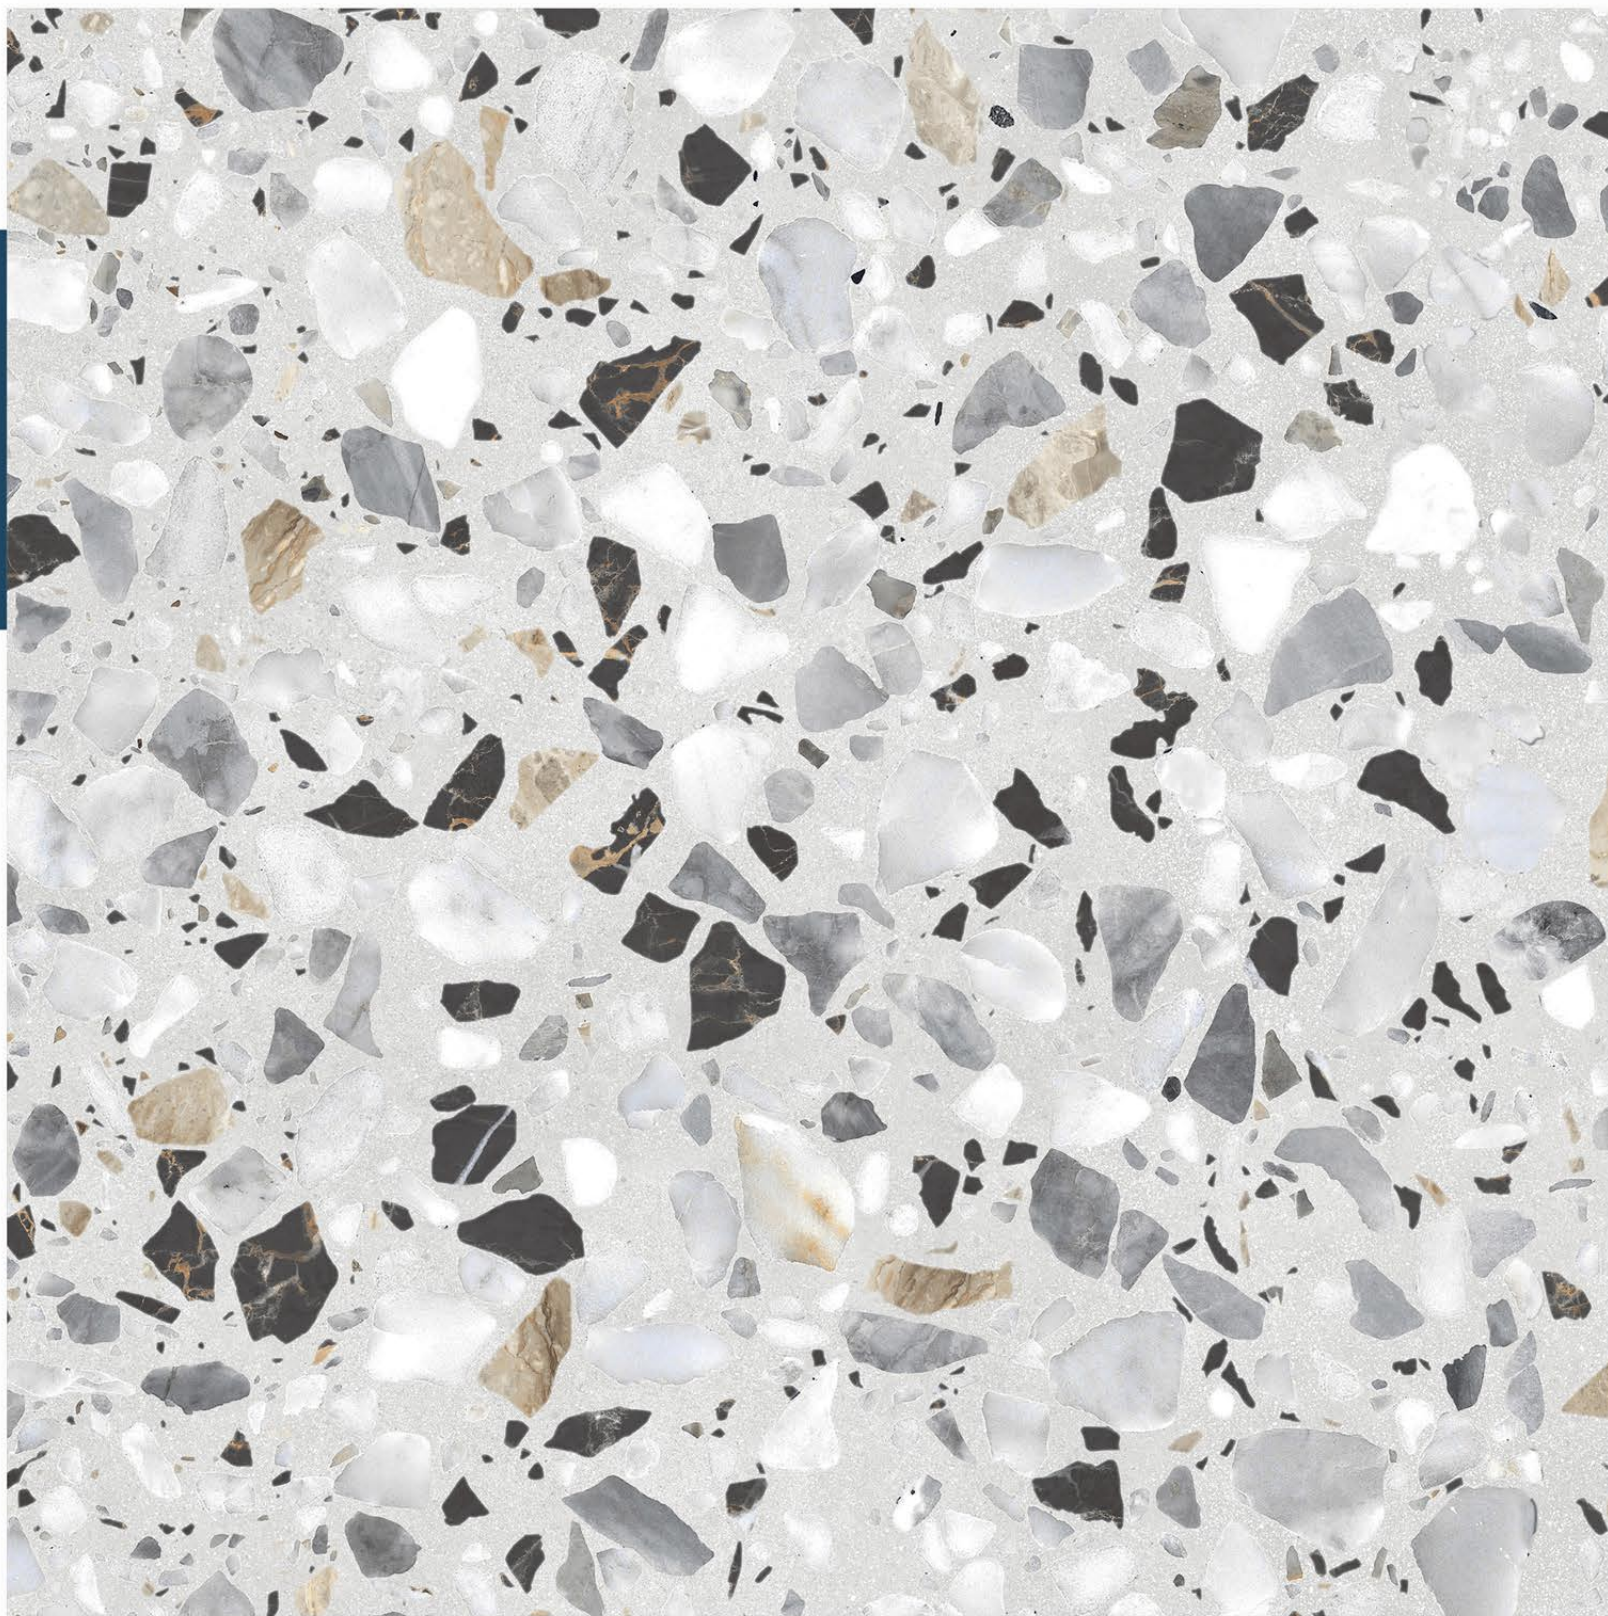

TERRAZZO ICE GREY

1200 X 1200 MM ,RUSTIC ,