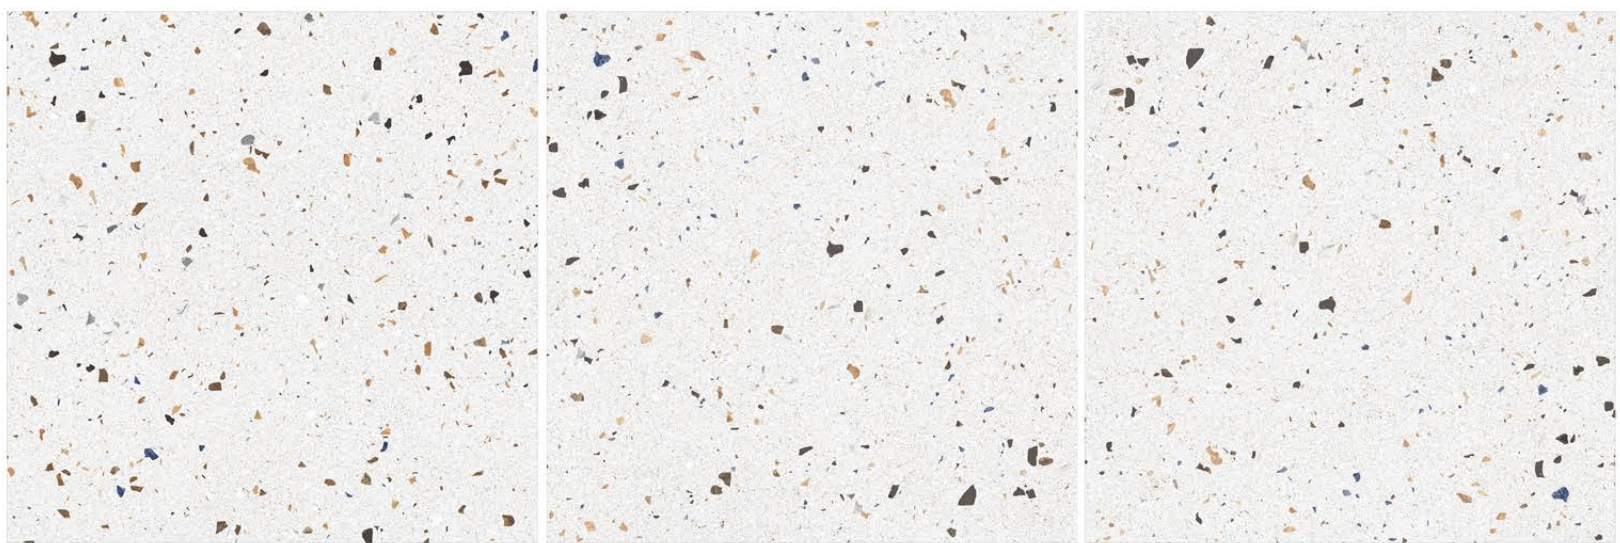

**TERRAZZO HUMO**

1200 X 1200 MM ,RUSTIC ,

**TERRAZZO ICE GREY**

1200 X 1200 MM ,RUSTIC ,

**TERRAZZO IVORY**

1200 X 1200 MM , RUSTIC ,

**TERRAZZO NATURAL**

1200 X 1200 MM, RUSTIC,