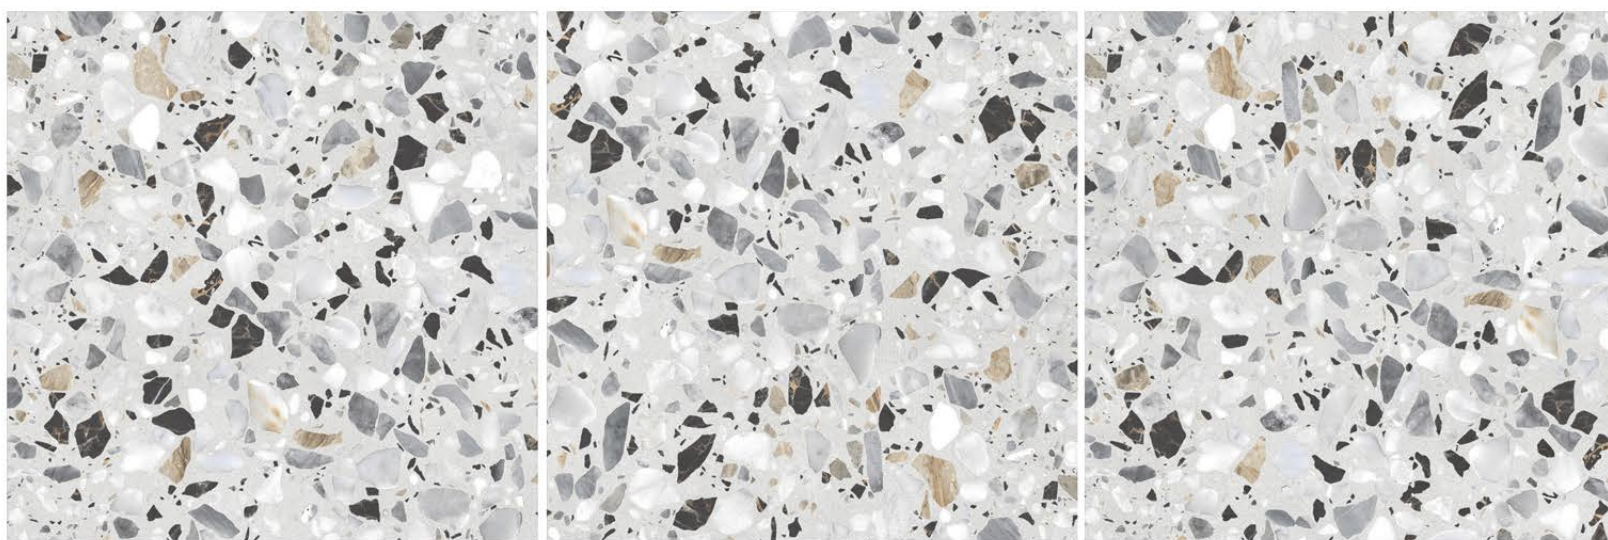

TERRAZZO ICE GREY

1200 X 1200 MM ,RUSTIC ,