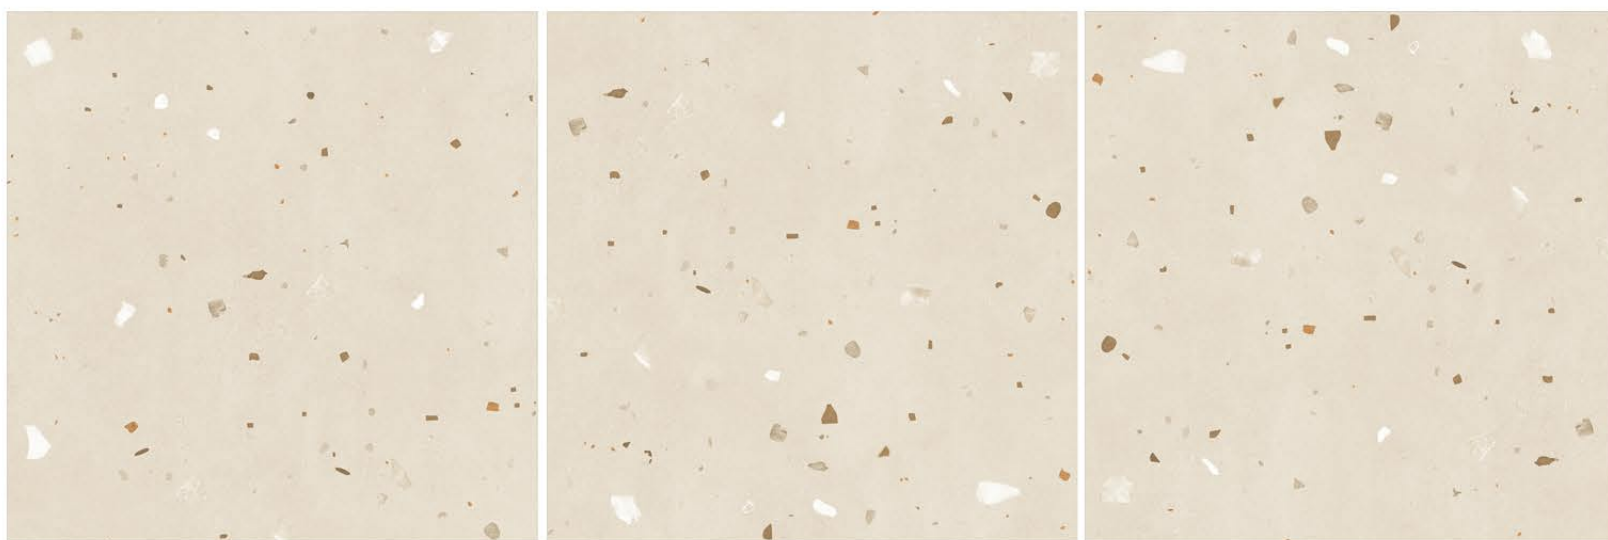

**TERRAZZO HUMO**

1200 X 1200 MM ,RUSTIC ,

**TERRAZZO ICE GREY**

1200 X 1200 MM ,RUSTIC ,

**TERRAZZO IVORY**

1200 X 1200 MM , RUSTIC ,

**TERRAZZO NATURAL**

1200 X 1200 MM, RUSTIC,