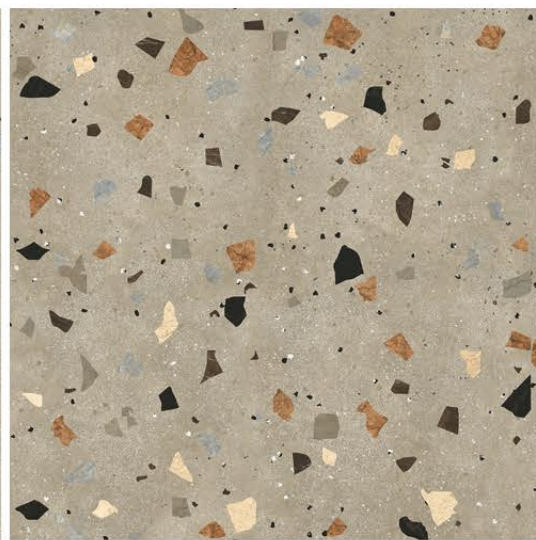

**TERRAZZO PEARD**

1200 X 1200 MM ,RUSTIC ,

**TERRAZZO SMOKE**

1200 X 1200 MM, RUSTIC,

**TERRAZZO VENILLA**

1200 X 1200 MM, RUSTIC,

**TERRAZZO VERDE**

1200 X 1200 MM , RUSTIC ,