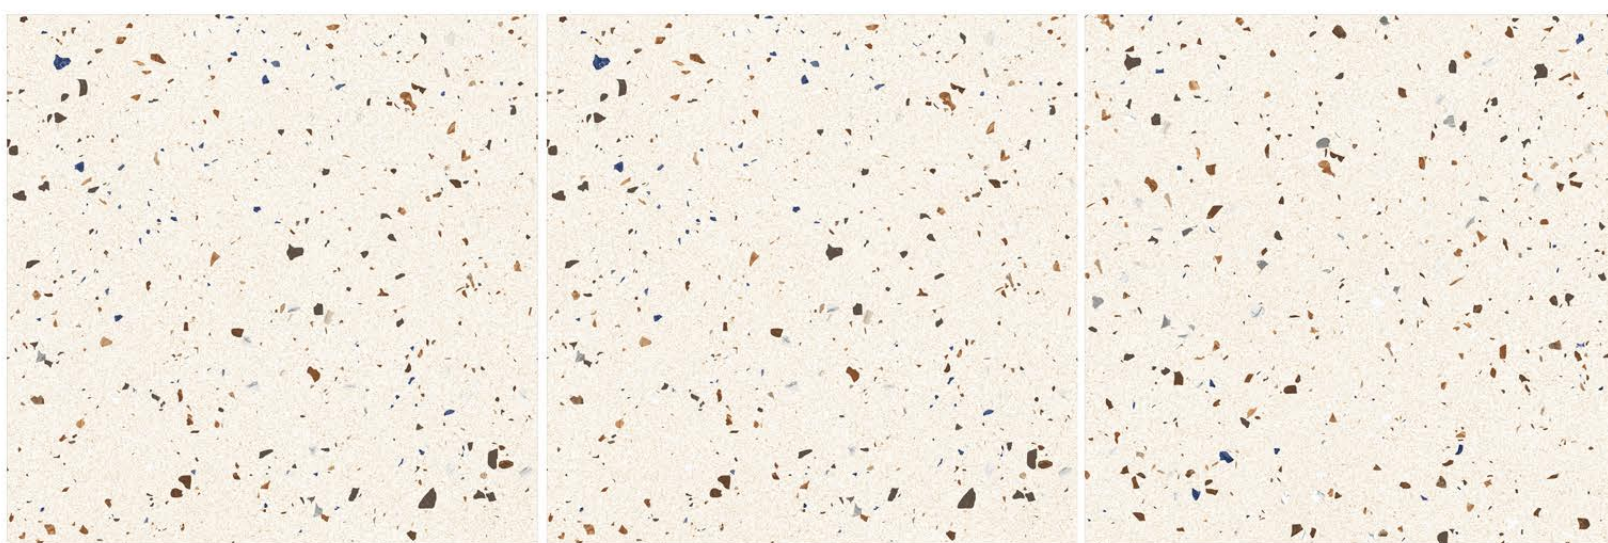

TERRAZZO VENILLA

1200 X 1200 MM, RUSTIC,