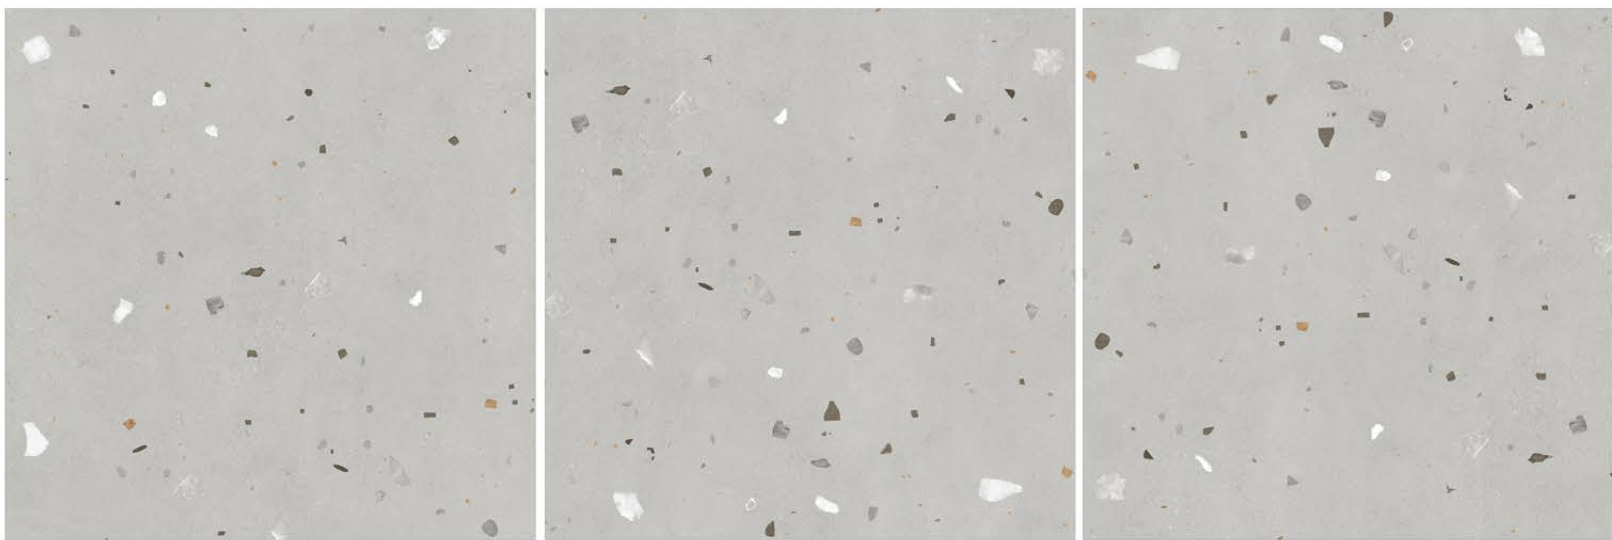

TERRAZZO SMOKE

1200 X 1200 MM, RUSTIC,