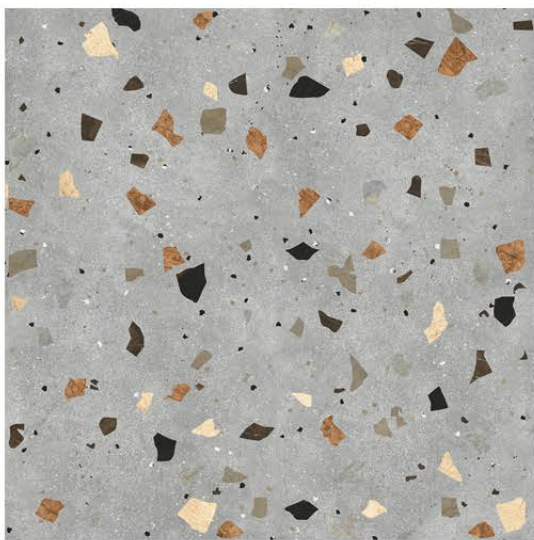

**TERRAZZO BEIGE**

1200 X 1200 MM, RUSTIC,

**TERRAZZO CARMEL**

1200 X 1200 MM, RUSTIC,

**TERRAZZO GREY**

1200 X 1200 MM , RUSTIC ,

**TERRAZZO GRIS**

1200 X 1200 MM ,RUSTIC ,