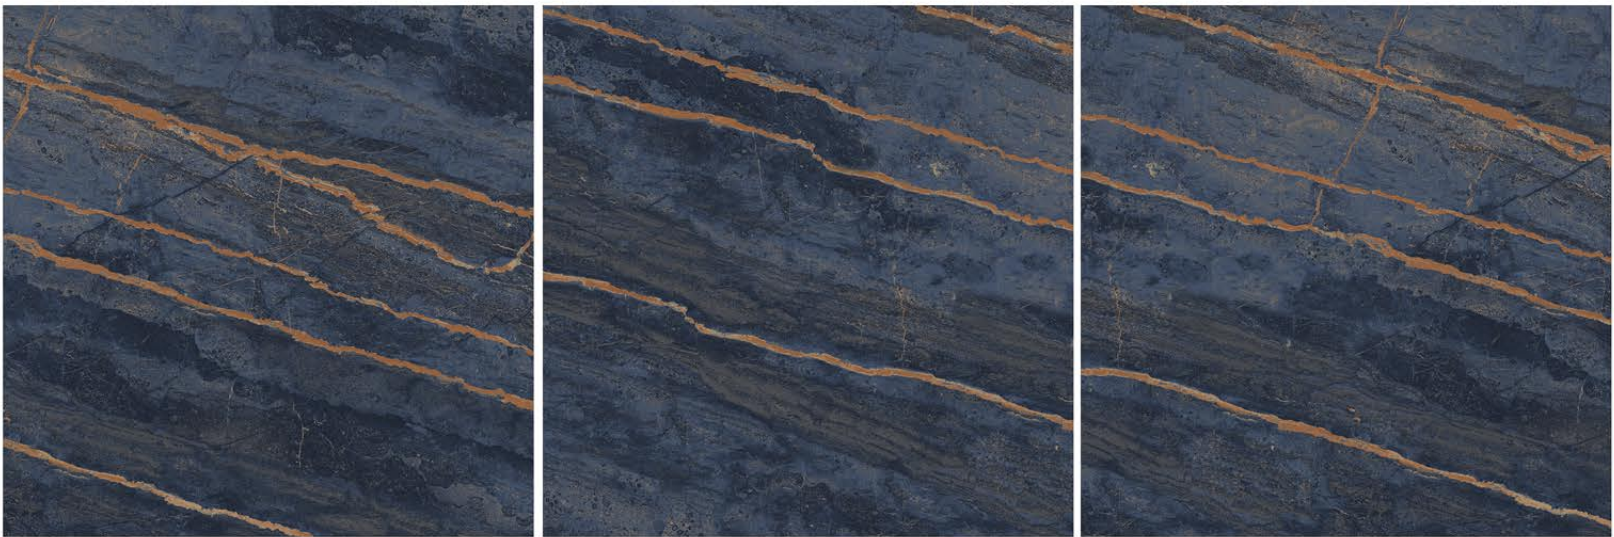

BLUE WAVE

1200 X 1200 MM , HIGH GLOSS ,