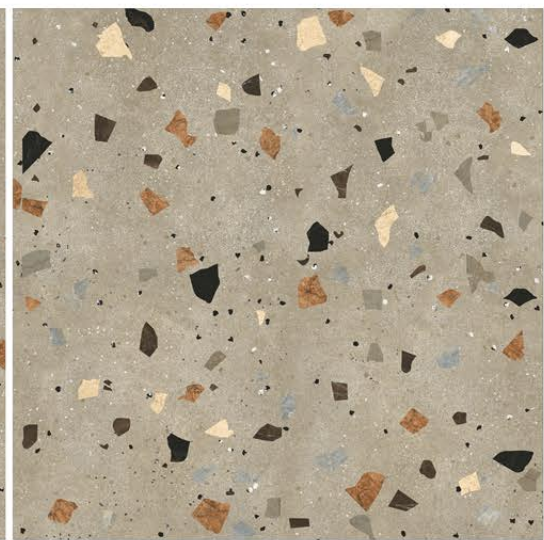

**TERRAZZO PEARD**

1200 X 1200 MM ,RUSTIC ,

**TERRAZZO SMOKE**

1200 X 1200 MM, RUSTIC,

**TERRAZZO VENILLA**

1200 X 1200 MM, RUSTIC,

**TERRAZZO VERDE**

1200 X 1200 MM , RUSTIC ,