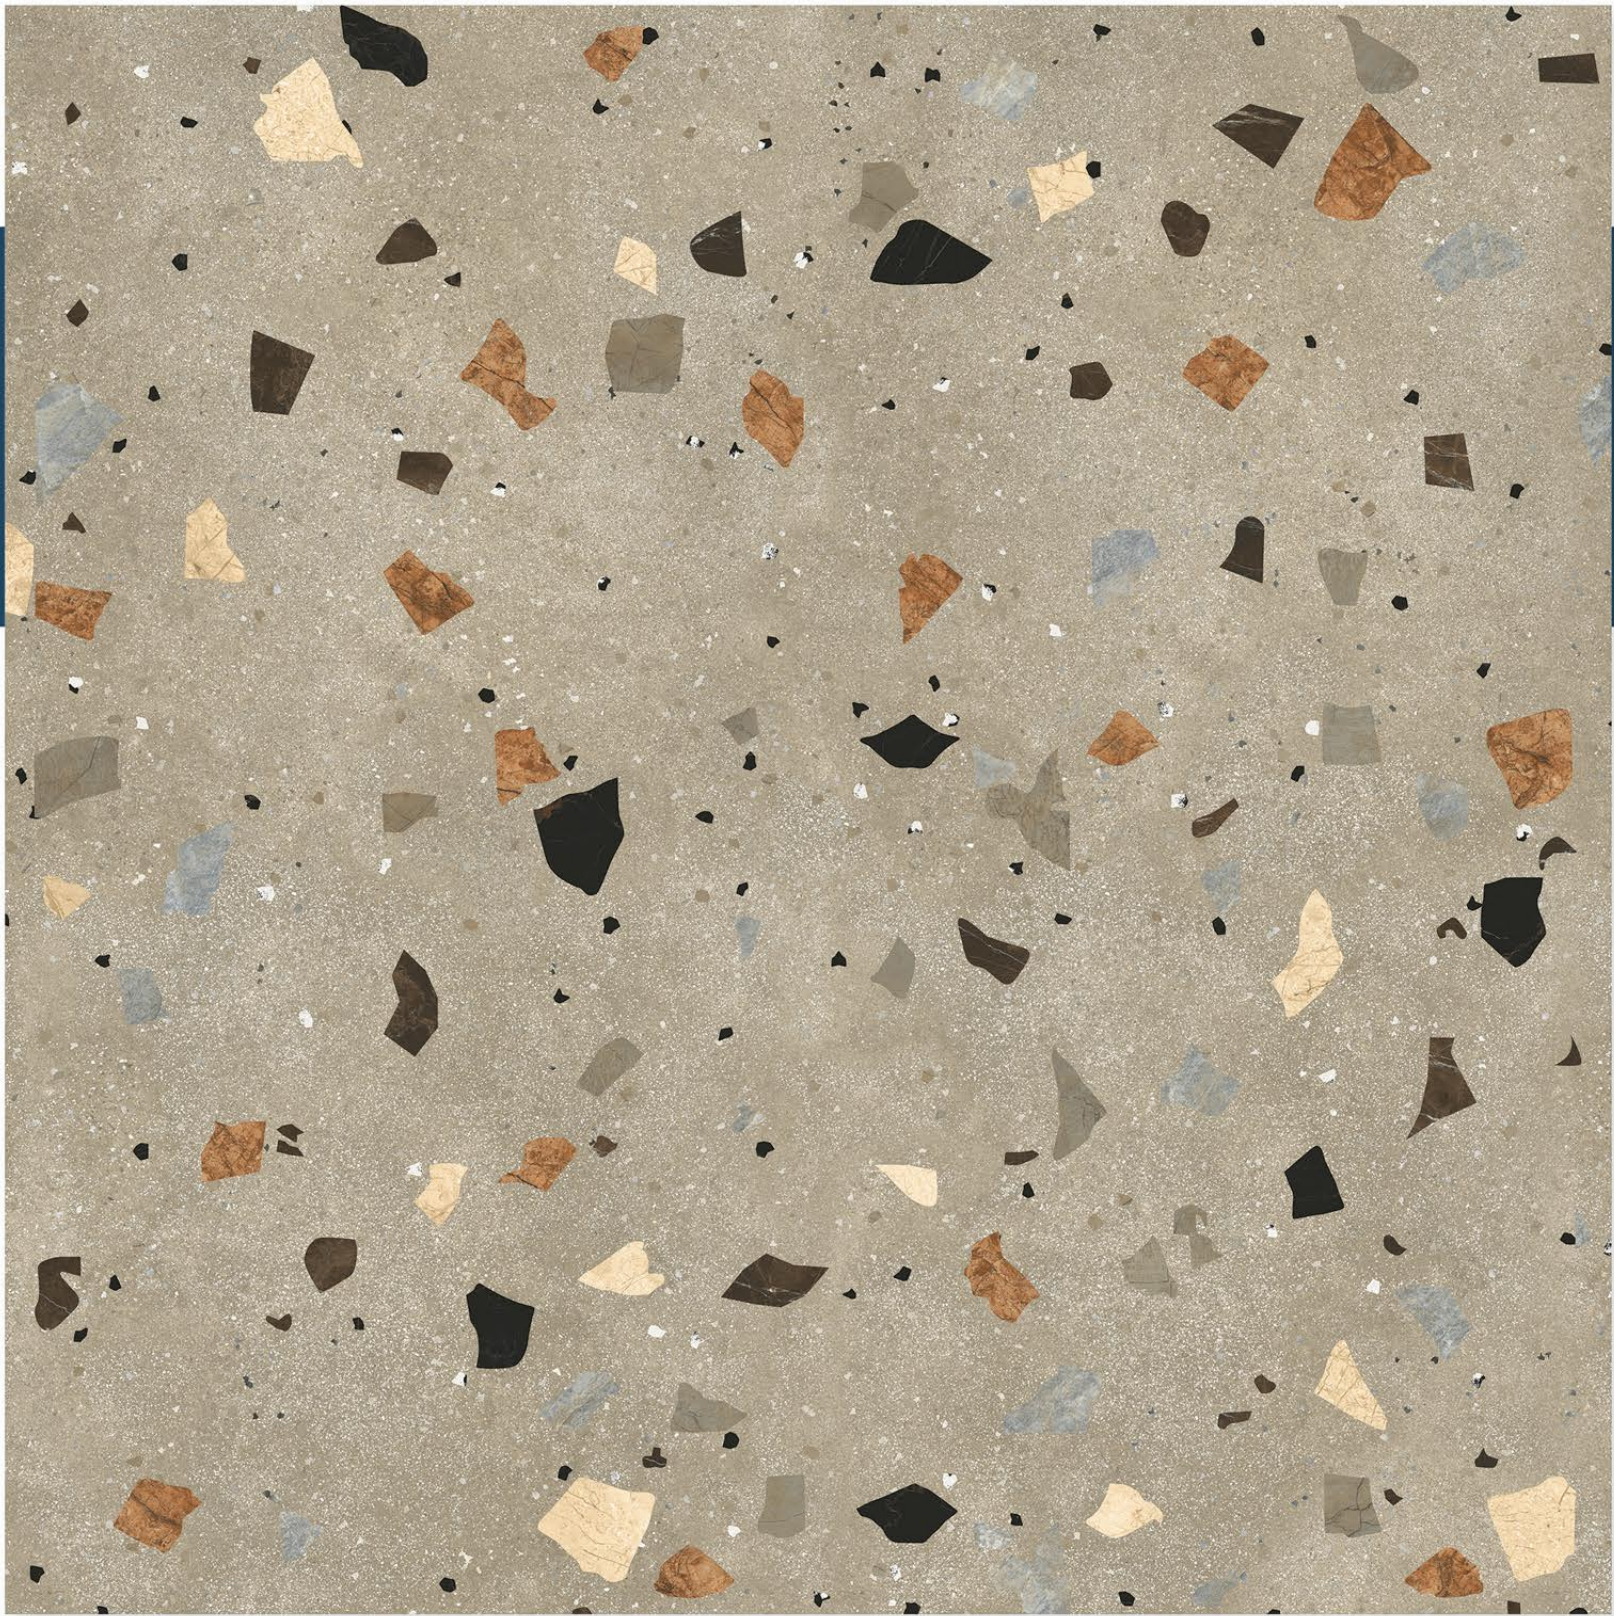

**TERRAZZO PEARD**

1200 X 1200 MM ,RUSTIC ,

**TERRAZZO SMOKE**

1200 X 1200 MM, RUSTIC,

**TERRAZZO VENILLA**

1200 X 1200 MM, RUSTIC,

**TERRAZZO VERDE**

1200 X 1200 MM , RUSTIC ,