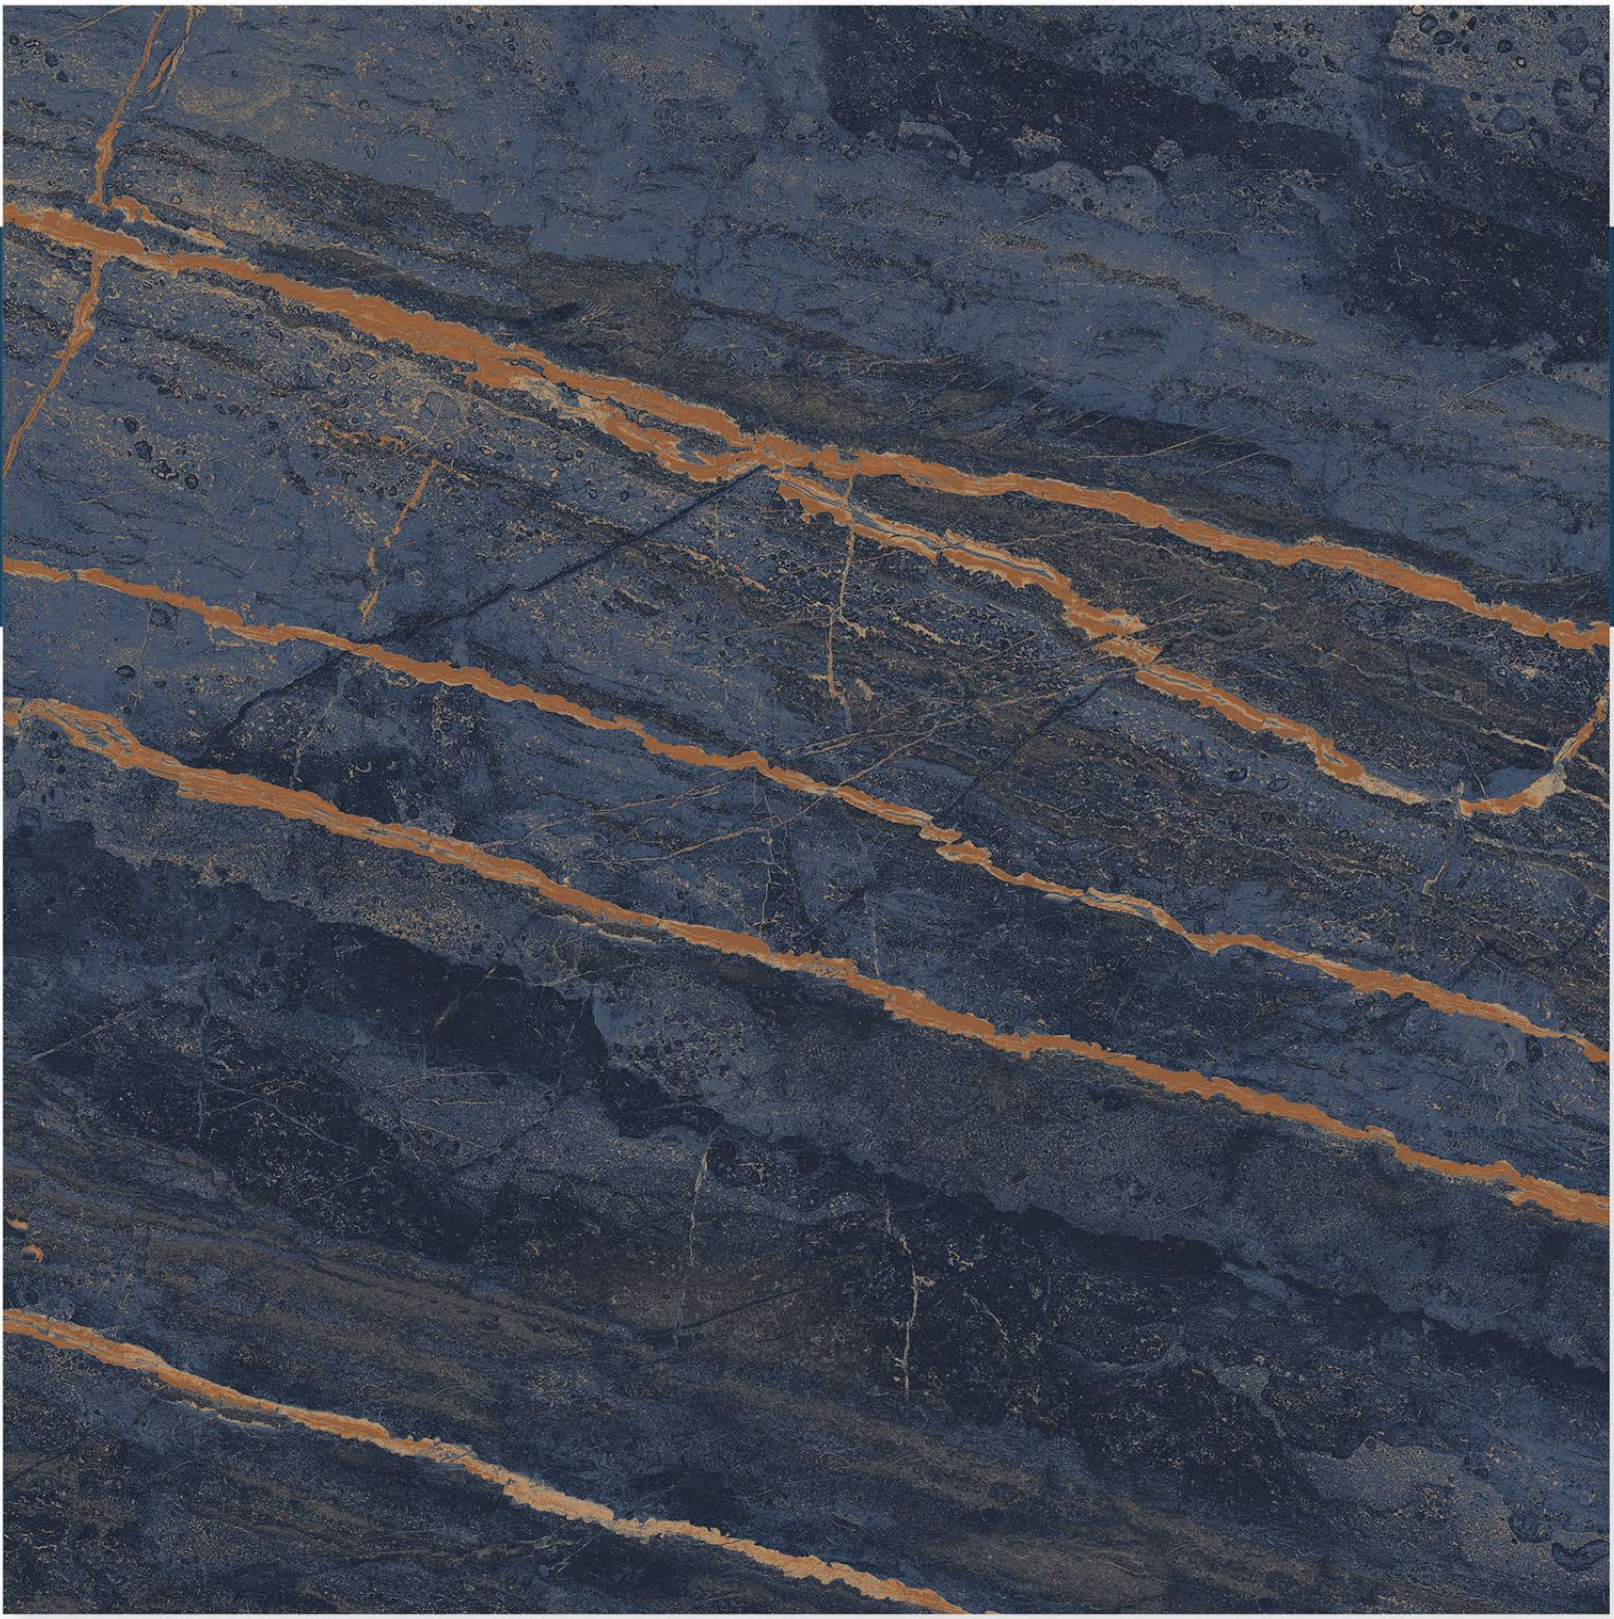

BLUE WAVE

1200 X 1200 MM , HIGH GLOSS ,