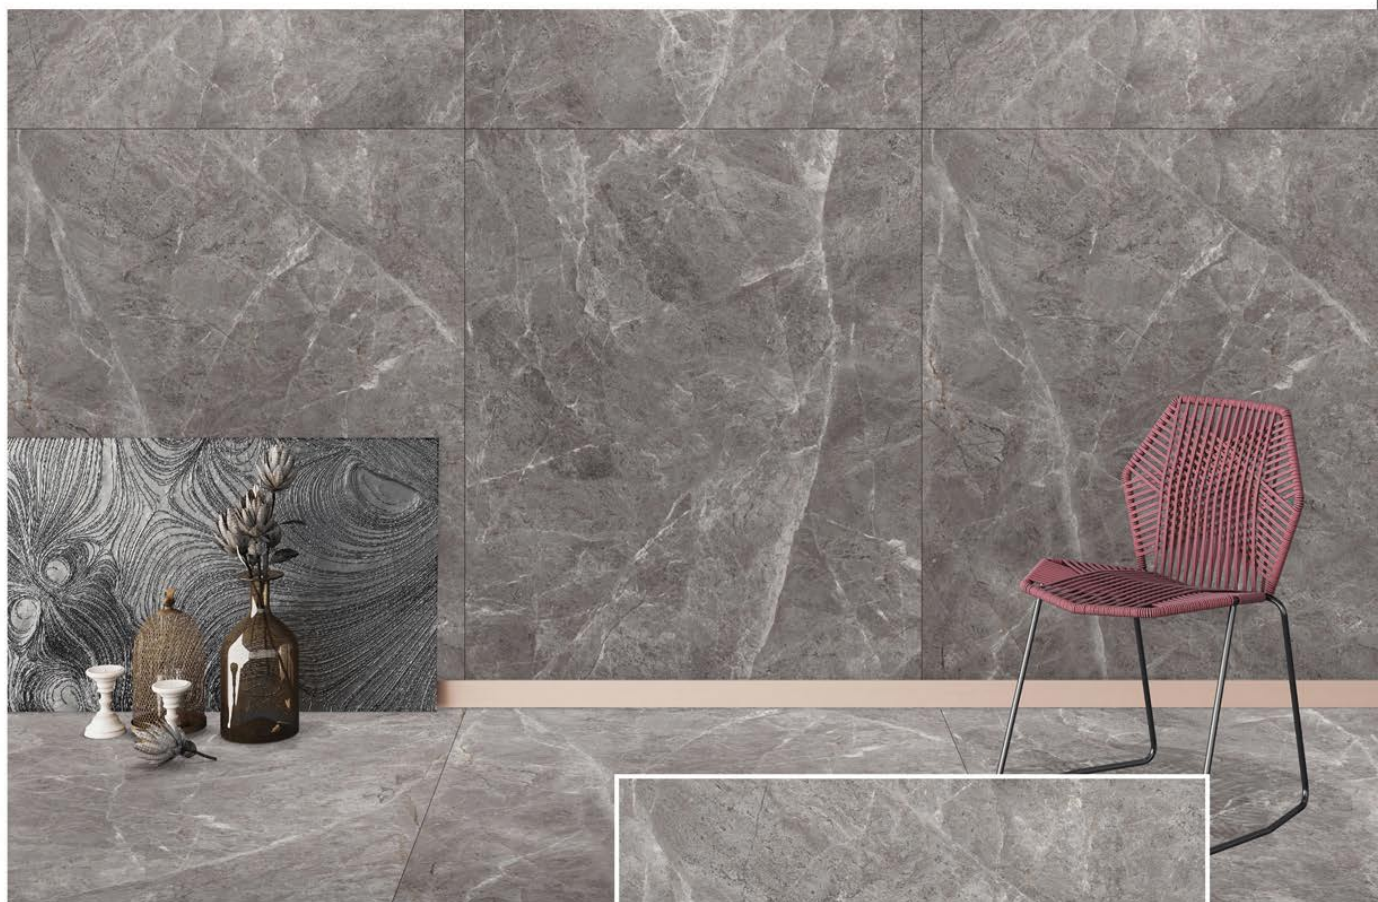

1200 x 1800 mm

BEETEL CLOUD

RANDOM

1200 x 1800 mm

CONCEPT OF BEETEL CREMA

1200 x 1800 mm

BEETEL CREMA

1200 x 1800

RANDOM

1200 x 1800 mm

BEETEL GRIS

RANDOM

1200 x 1800 mm

BLUEZEE SAGE

RANDOM

1200 x 1800 mm