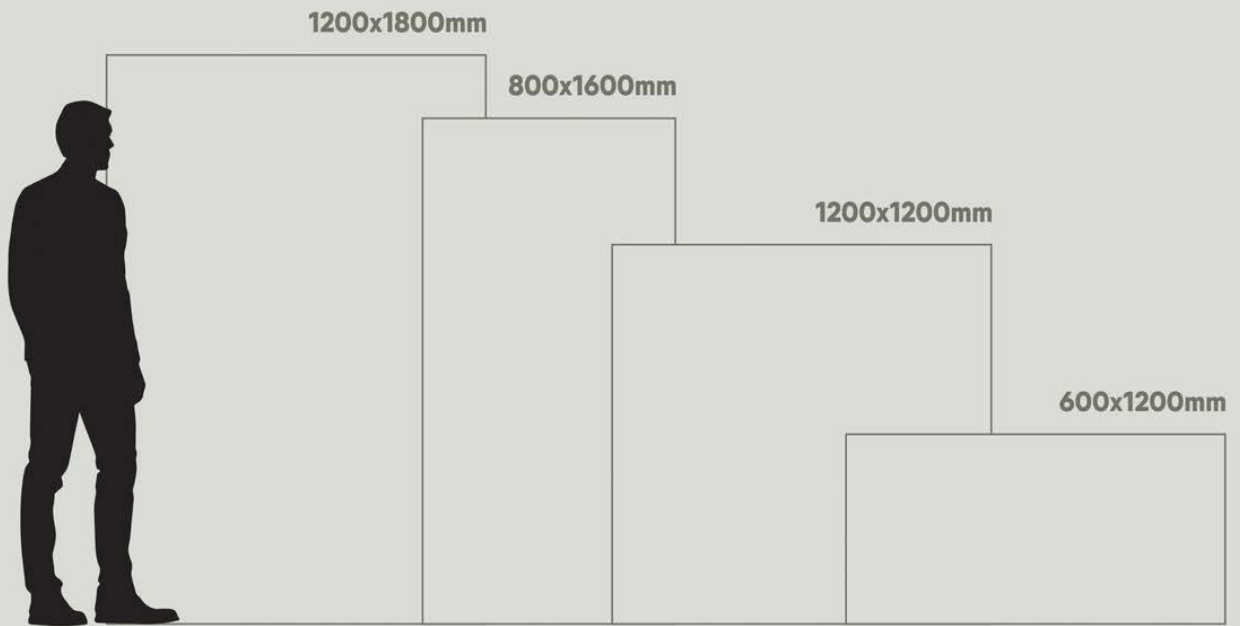

1200x1800 —

CREATIVE FROM ITS CORE

1200x1800mm
120x180cm

fantastic format

Taking into account the new demands of the world of architecture and interior design, Our launches new formats of slim slab marble tiles in large dimensions with the additions of 1200x1800mm expanding its range of technical solutions & innovation for better lifestyle.

**next
generation
marble
slab**

1200 x 1800 mm

ASICUS BEIGE

RANDOM

1200 x 1800 mm

ASICUS GREY

RANDOM

1200 x 1800 mm

CONCEPT OF AVIS WHITE

1200 x 1800 mm

AVIS WHITE

12000 x 18000

RANDOM

1200 x 1800 mm

BARRON STATUARIO

RANDOM

1200 x 1800 mm

BEETEL CLOUD

RANDOM

1200 x 1800 mm

CONCEPT OF BEETEL CREMA

1200 x 1800 mm

BEETEL CREMA

1200 x 1800