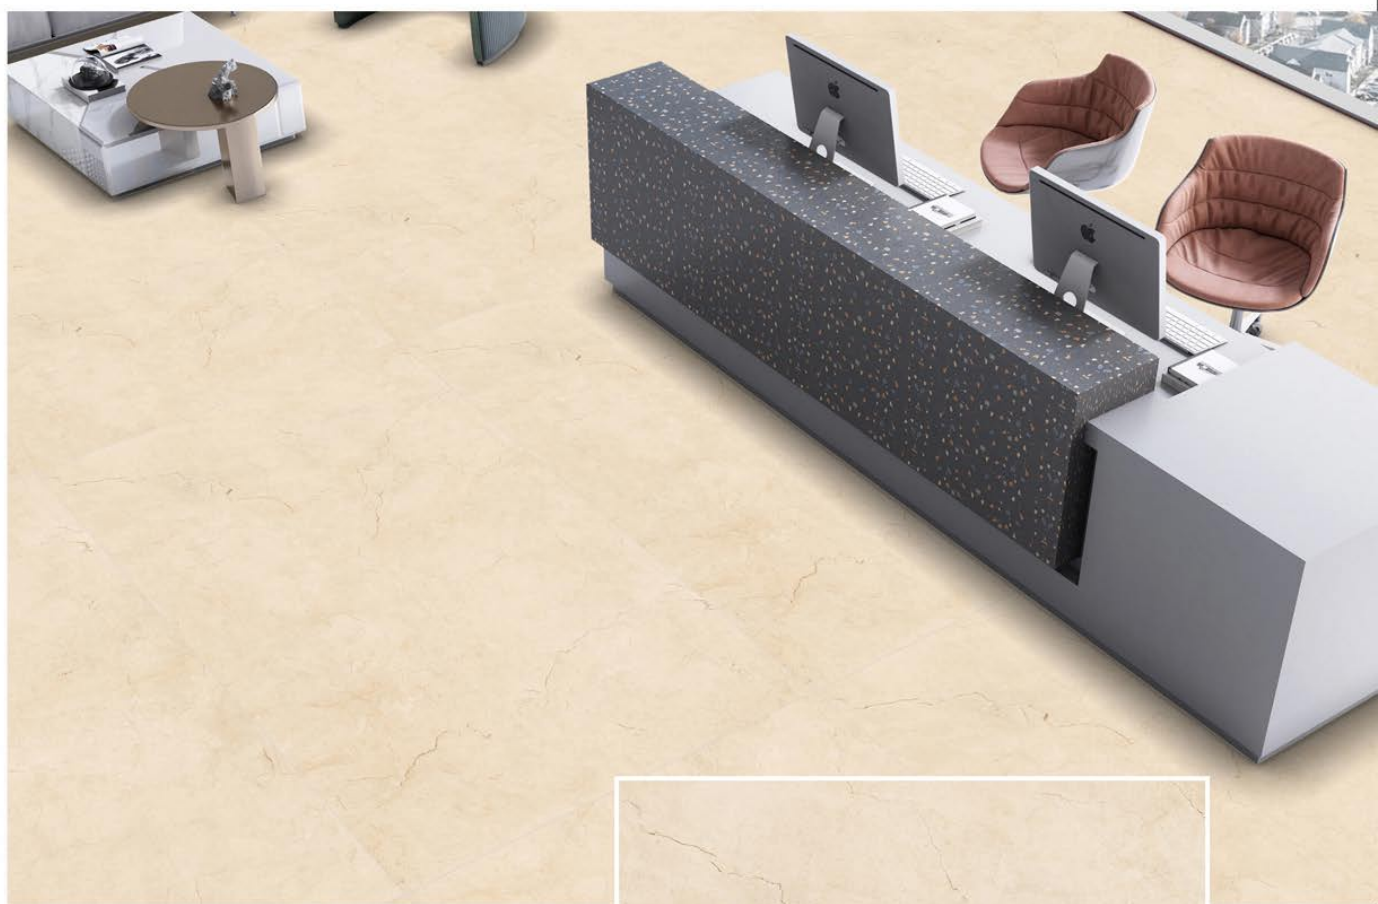

1200 x 1800 mm

MARFIL ROSETTO

RANDOM