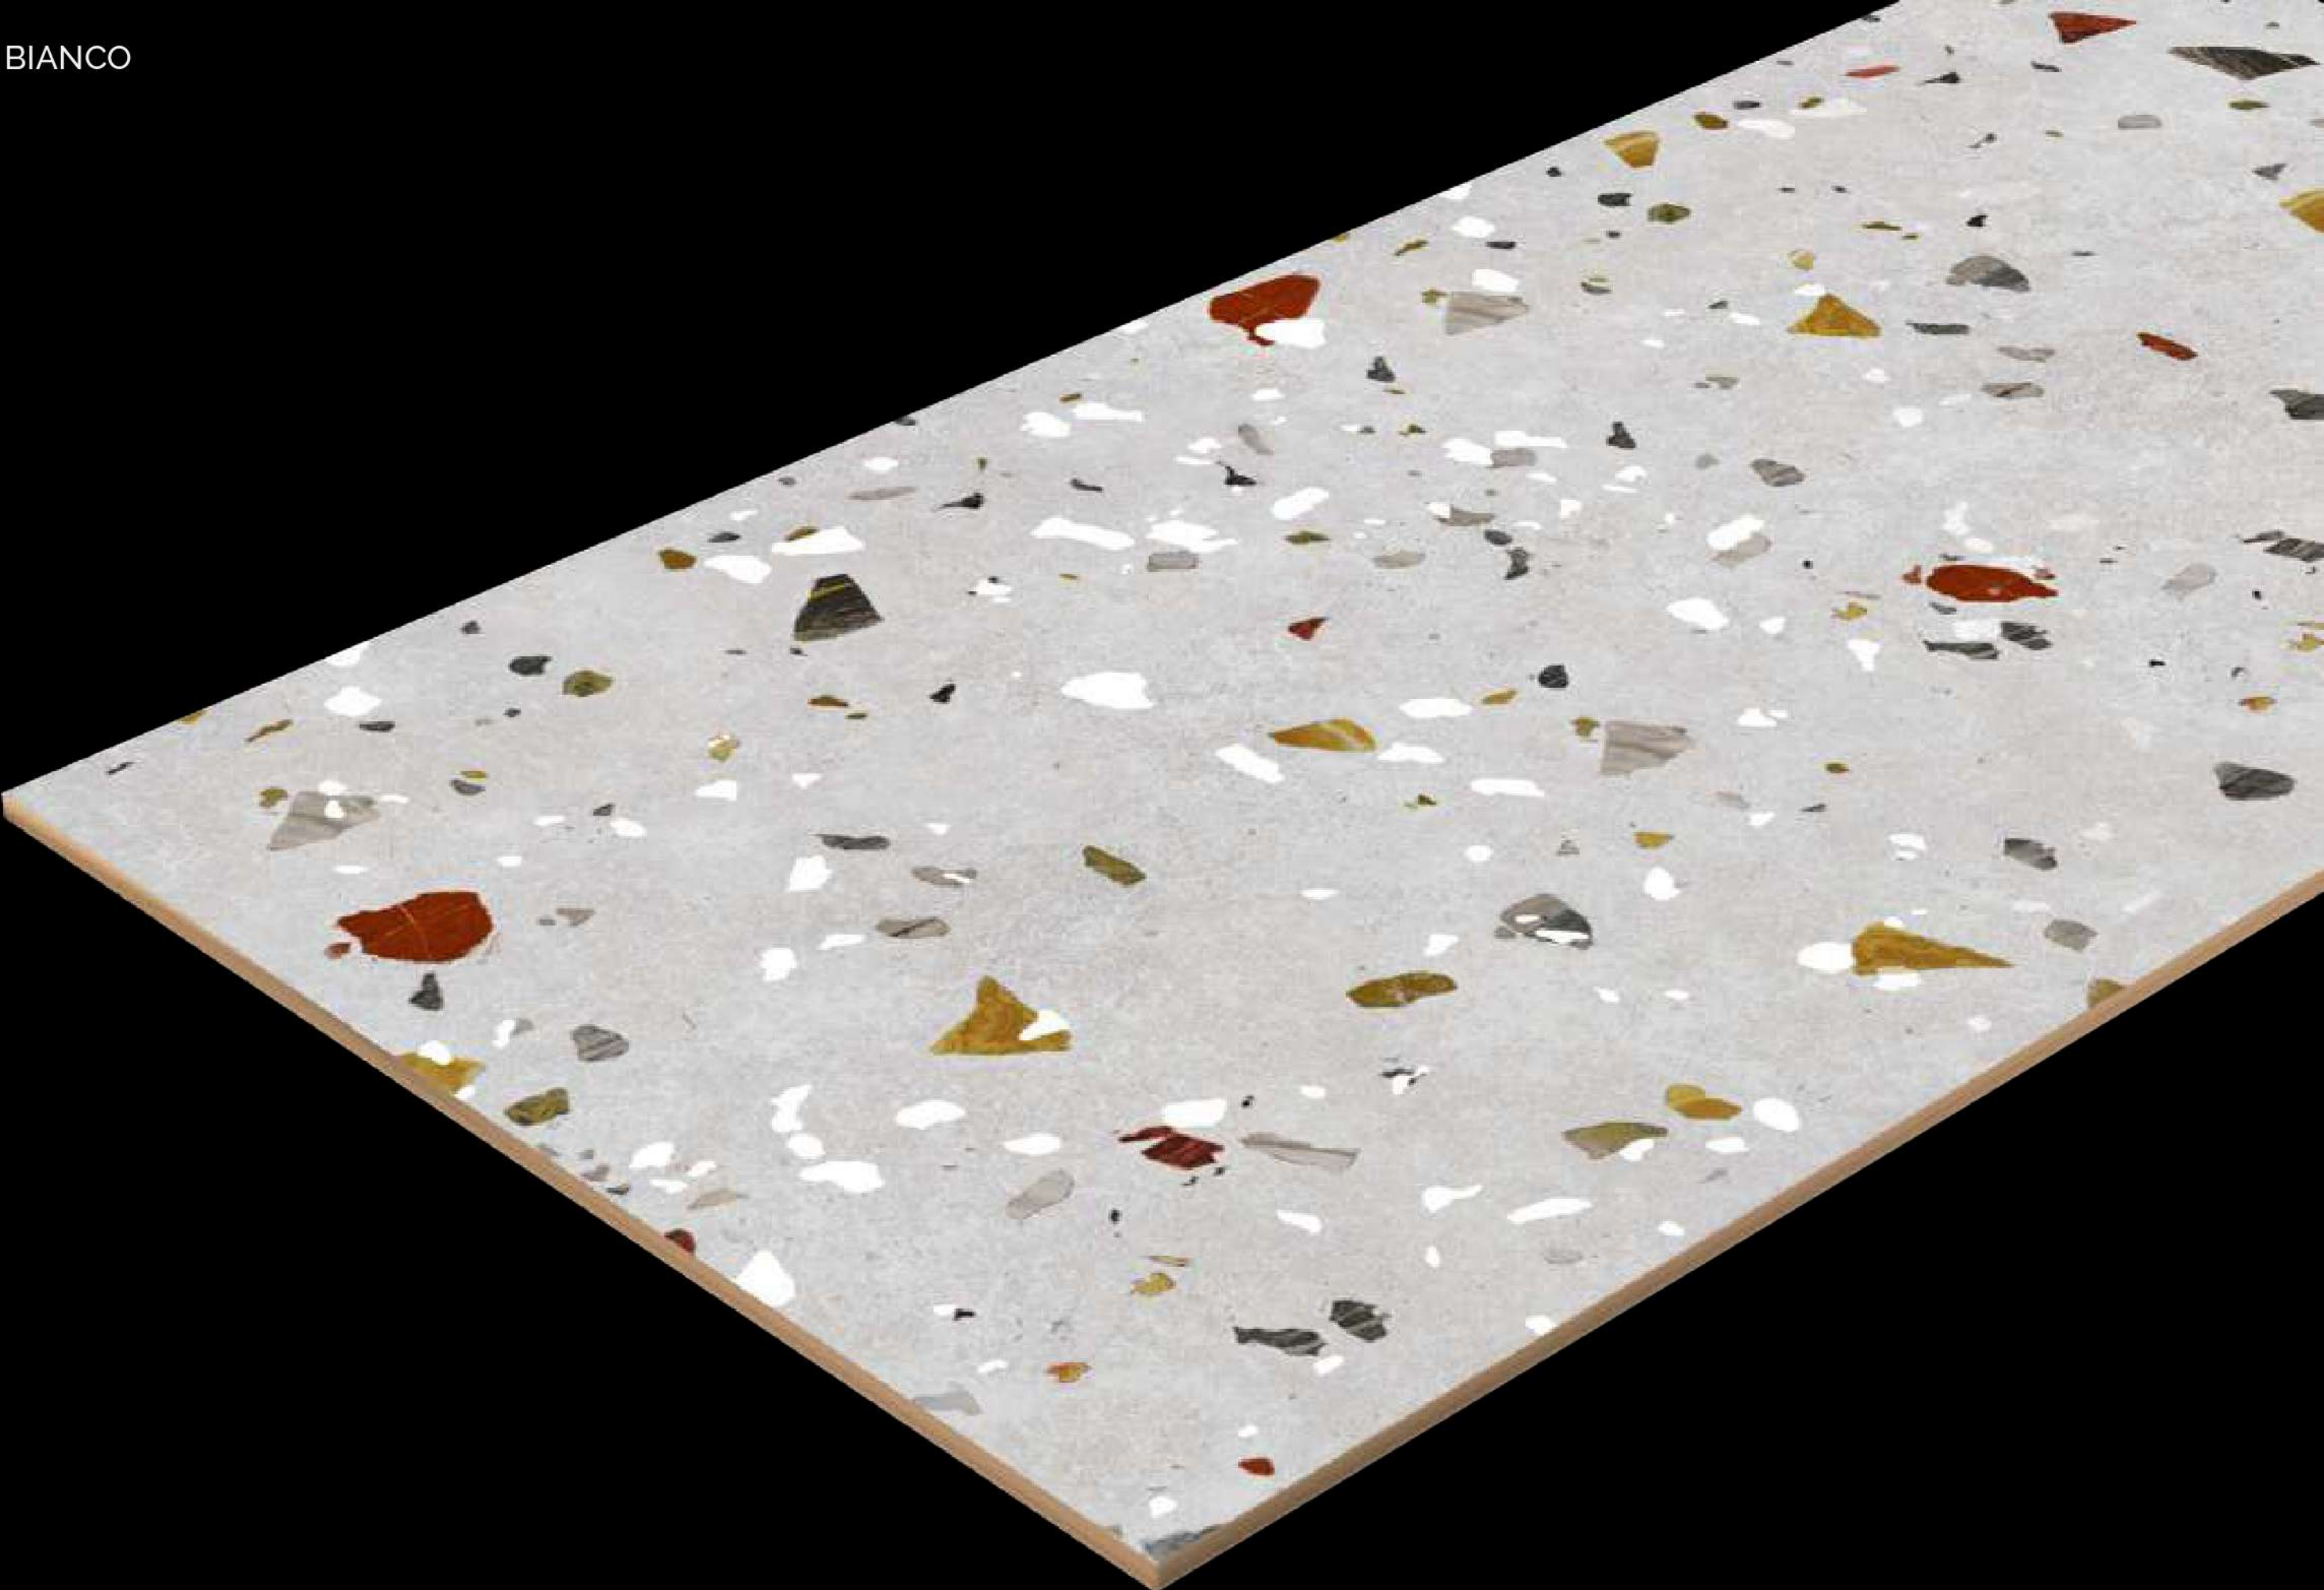

RANDOM FACE : 6

SIZE
600X1200 MM

FINISH
CARVING

CARVING
COLLECTION

DEXTER BIANCO

Trusted Since 2000

DEXTER BIANCO

SIZE