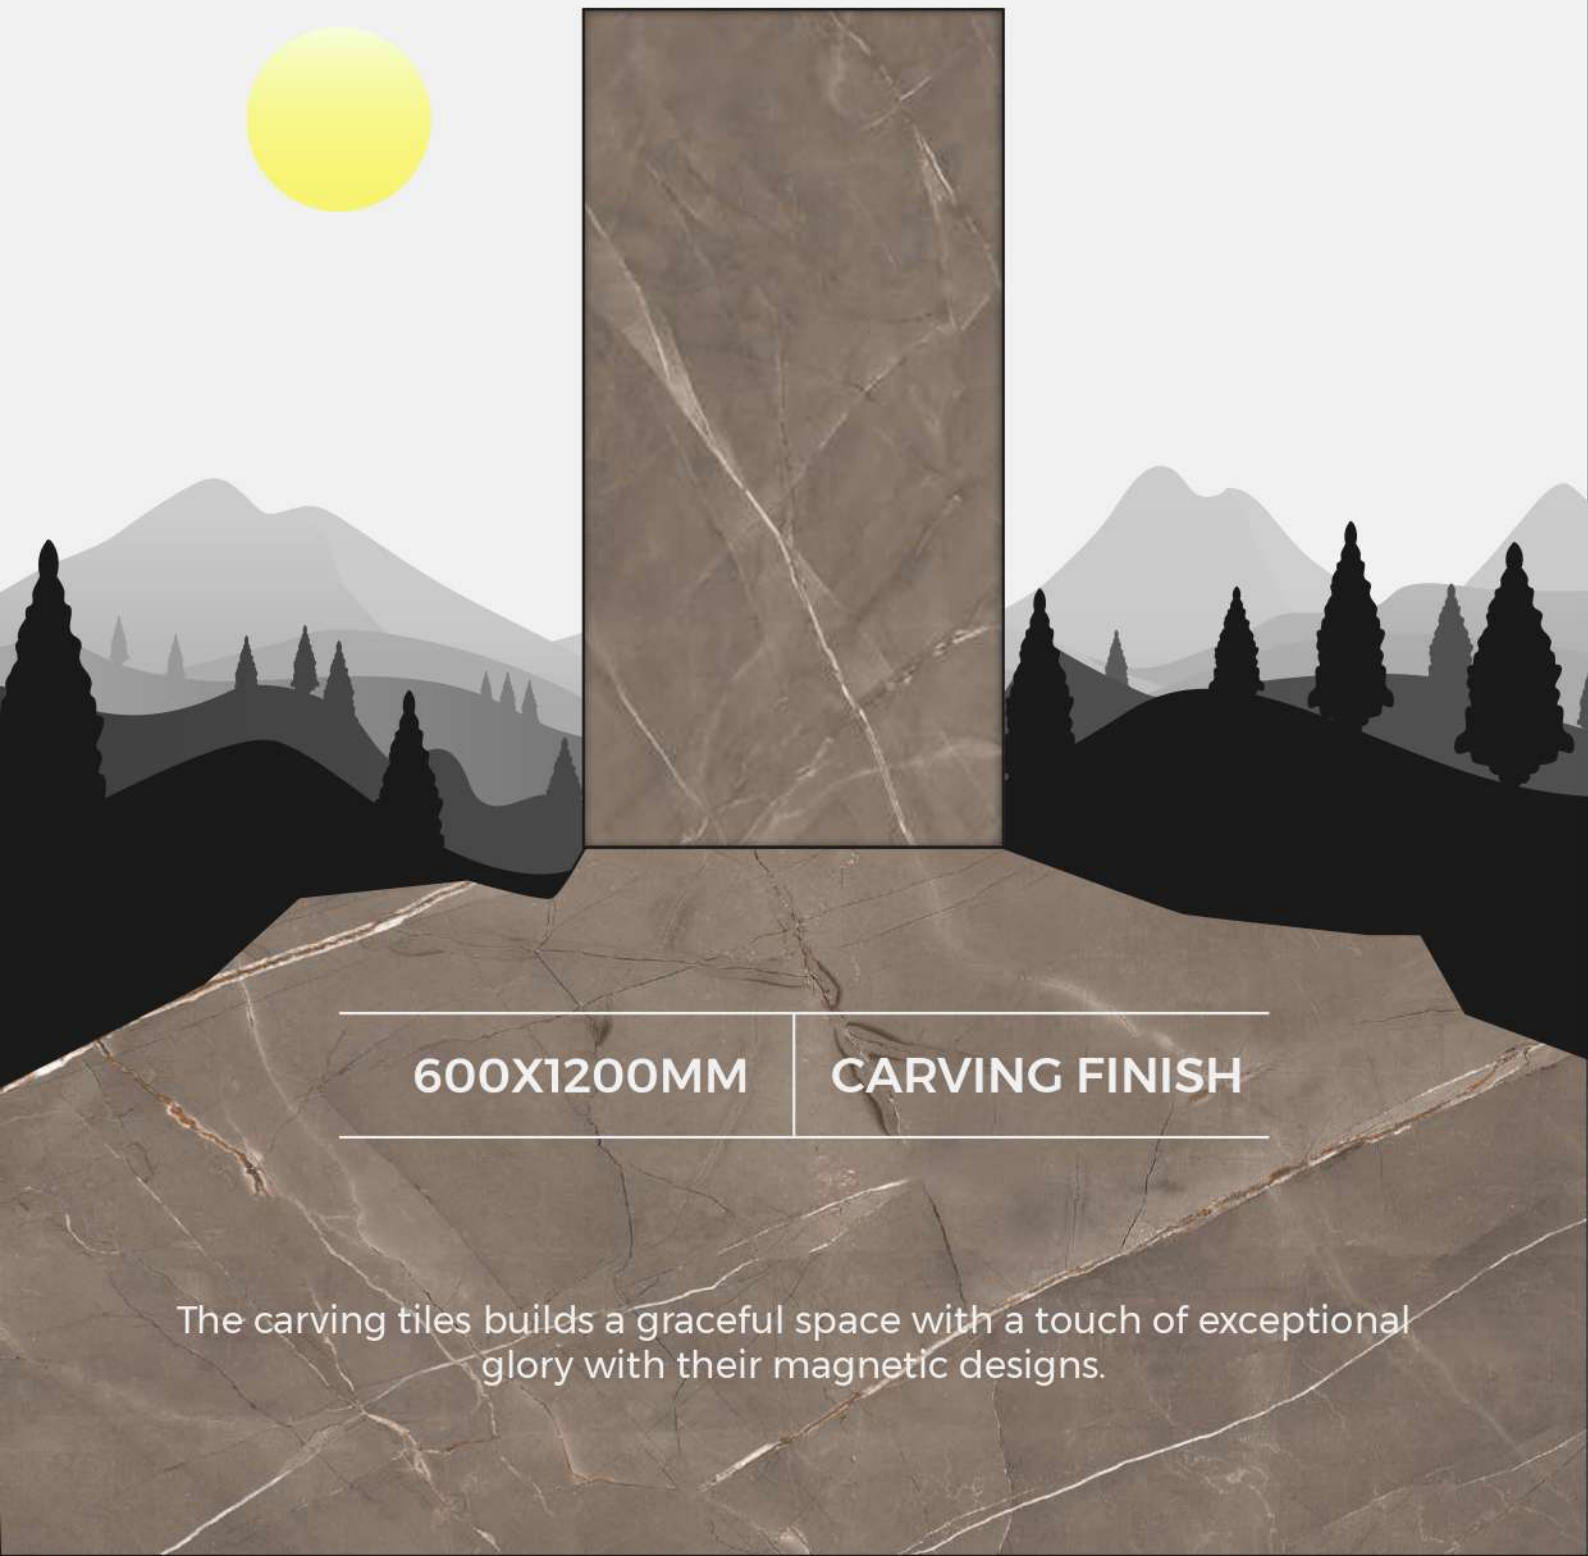

Trusted Since 2000

CARVING
COLLECTION

600x
1200mm

PRODUCT FORMAT

600X1200MM

CARVING FINISH

The carving tiles builds a graceful space with a touch of exceptional glory with their magnetic designs.

Trusted Since 2000