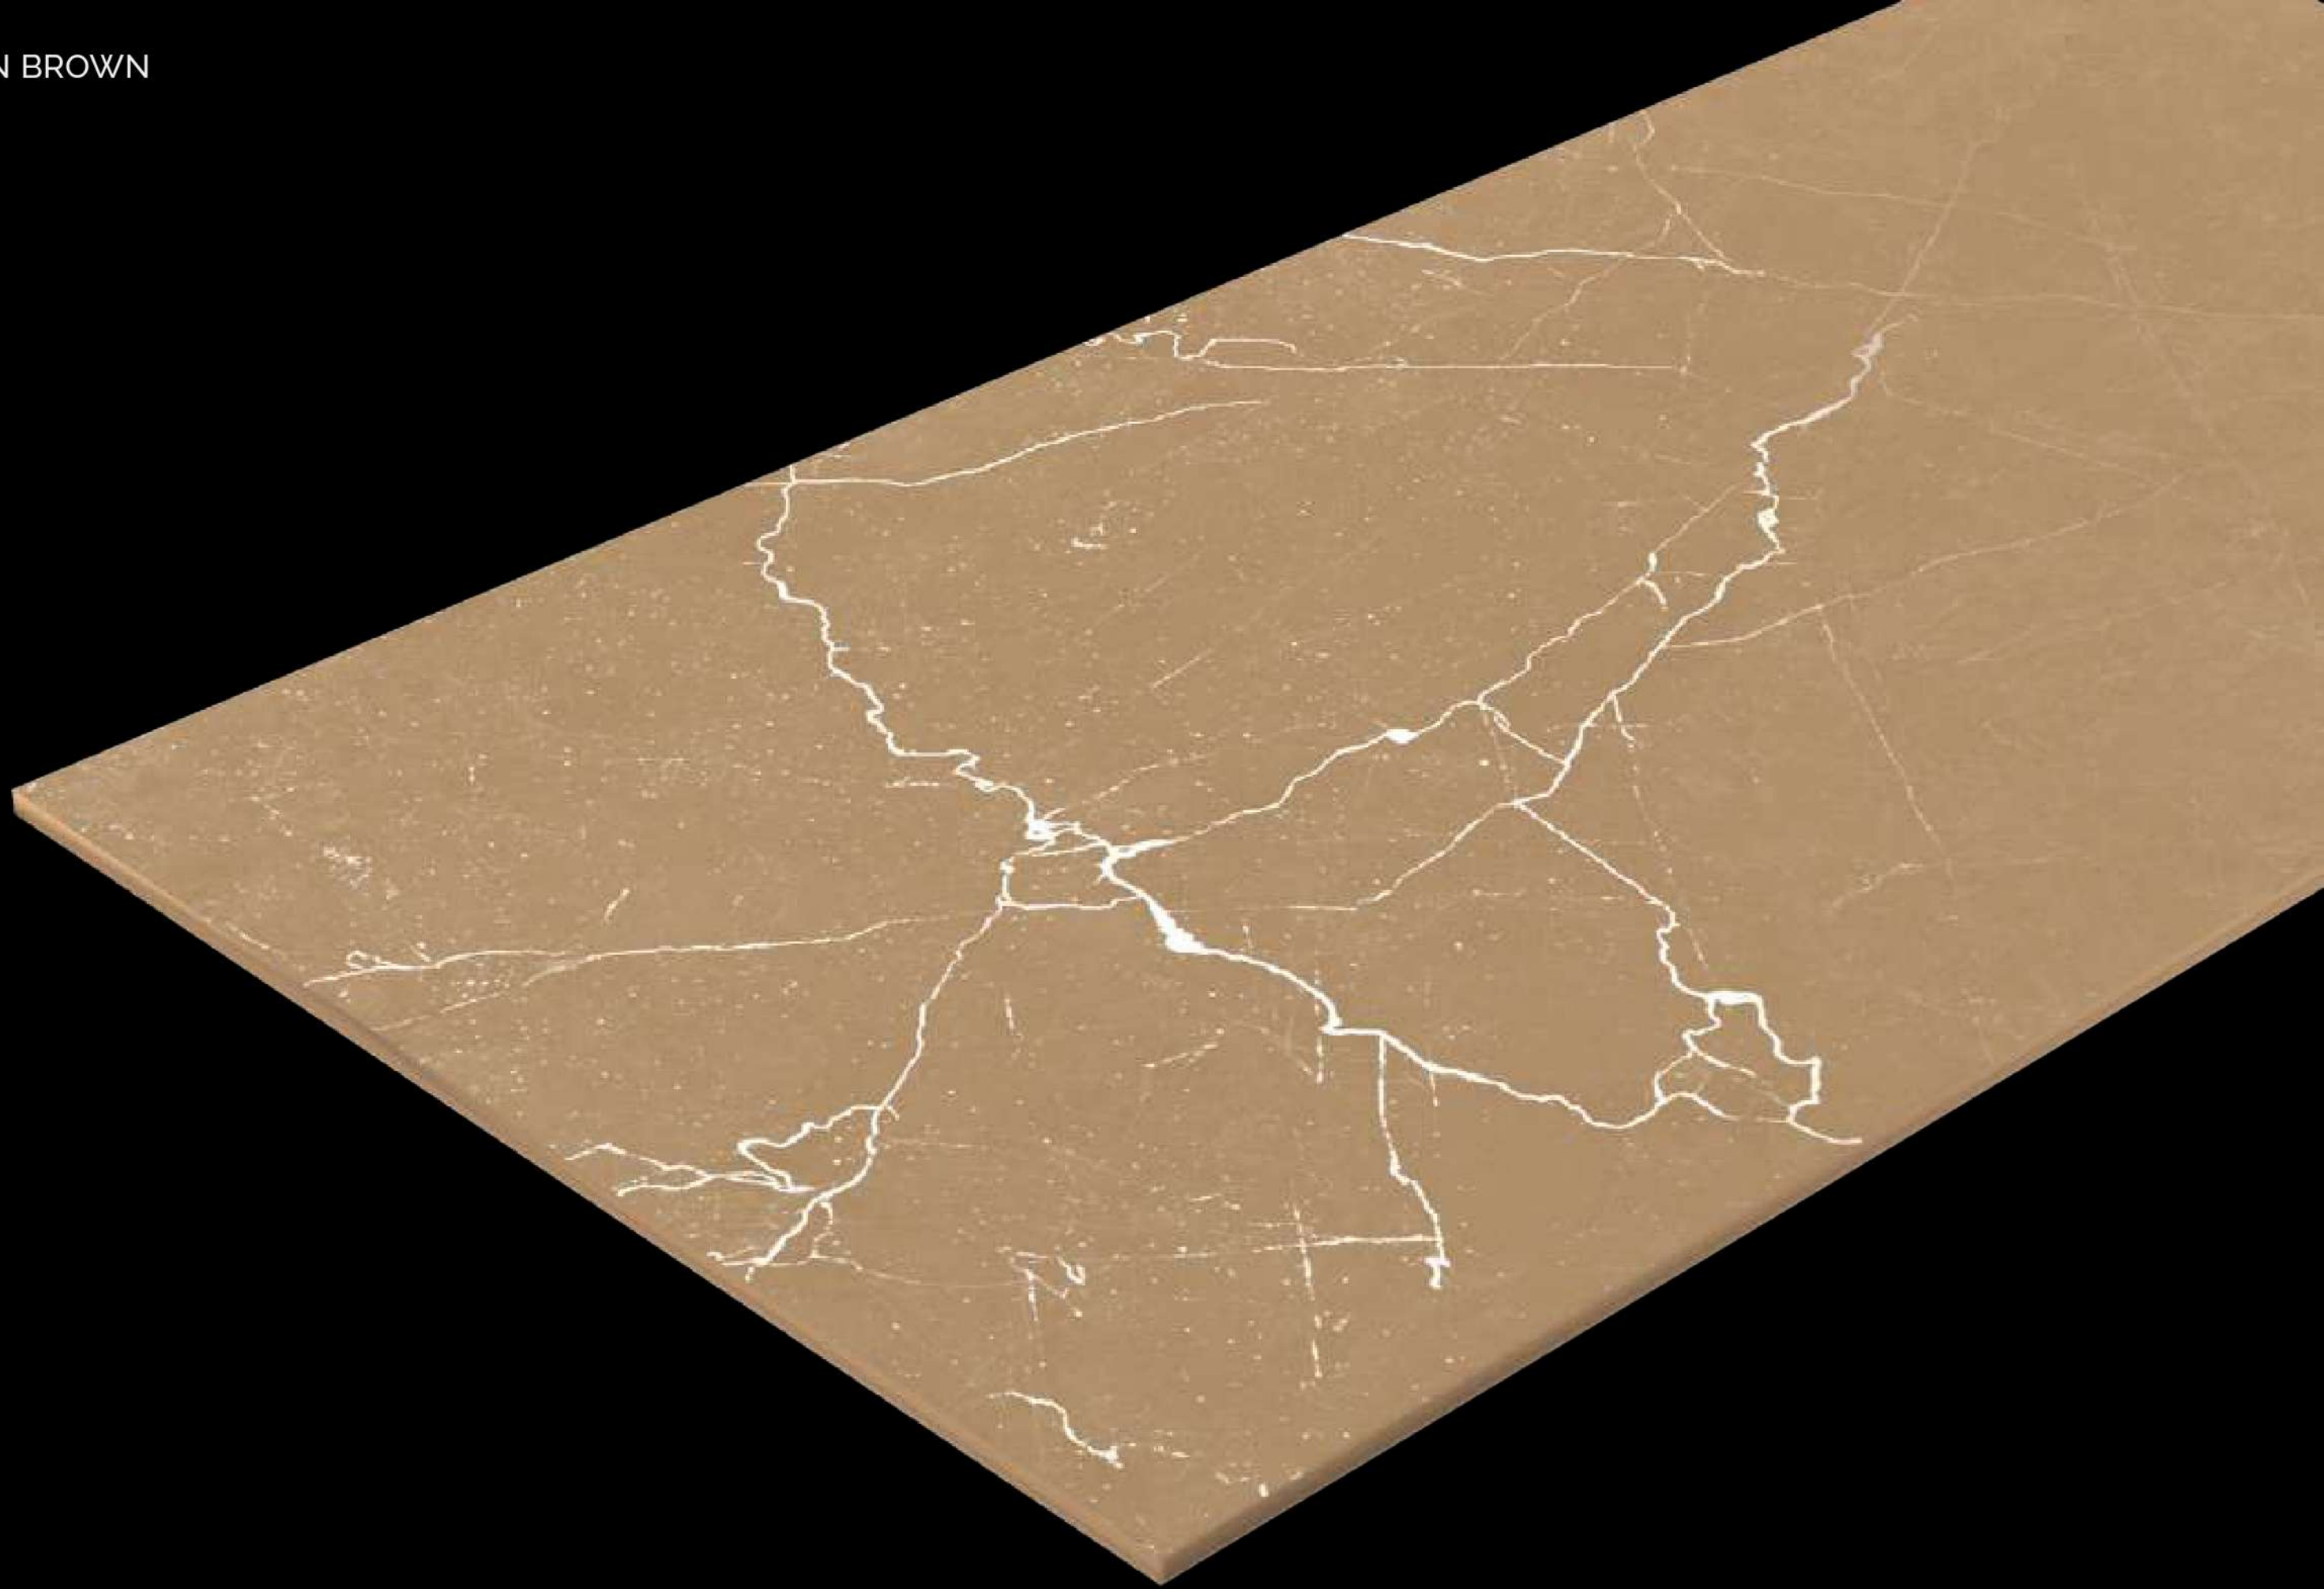

CARVING
COLLECTION

EDWIN BROWN

Trusted Since 2000

EDWIN BROWN

SIZE

600X1200 MM

FINISH

CARVING