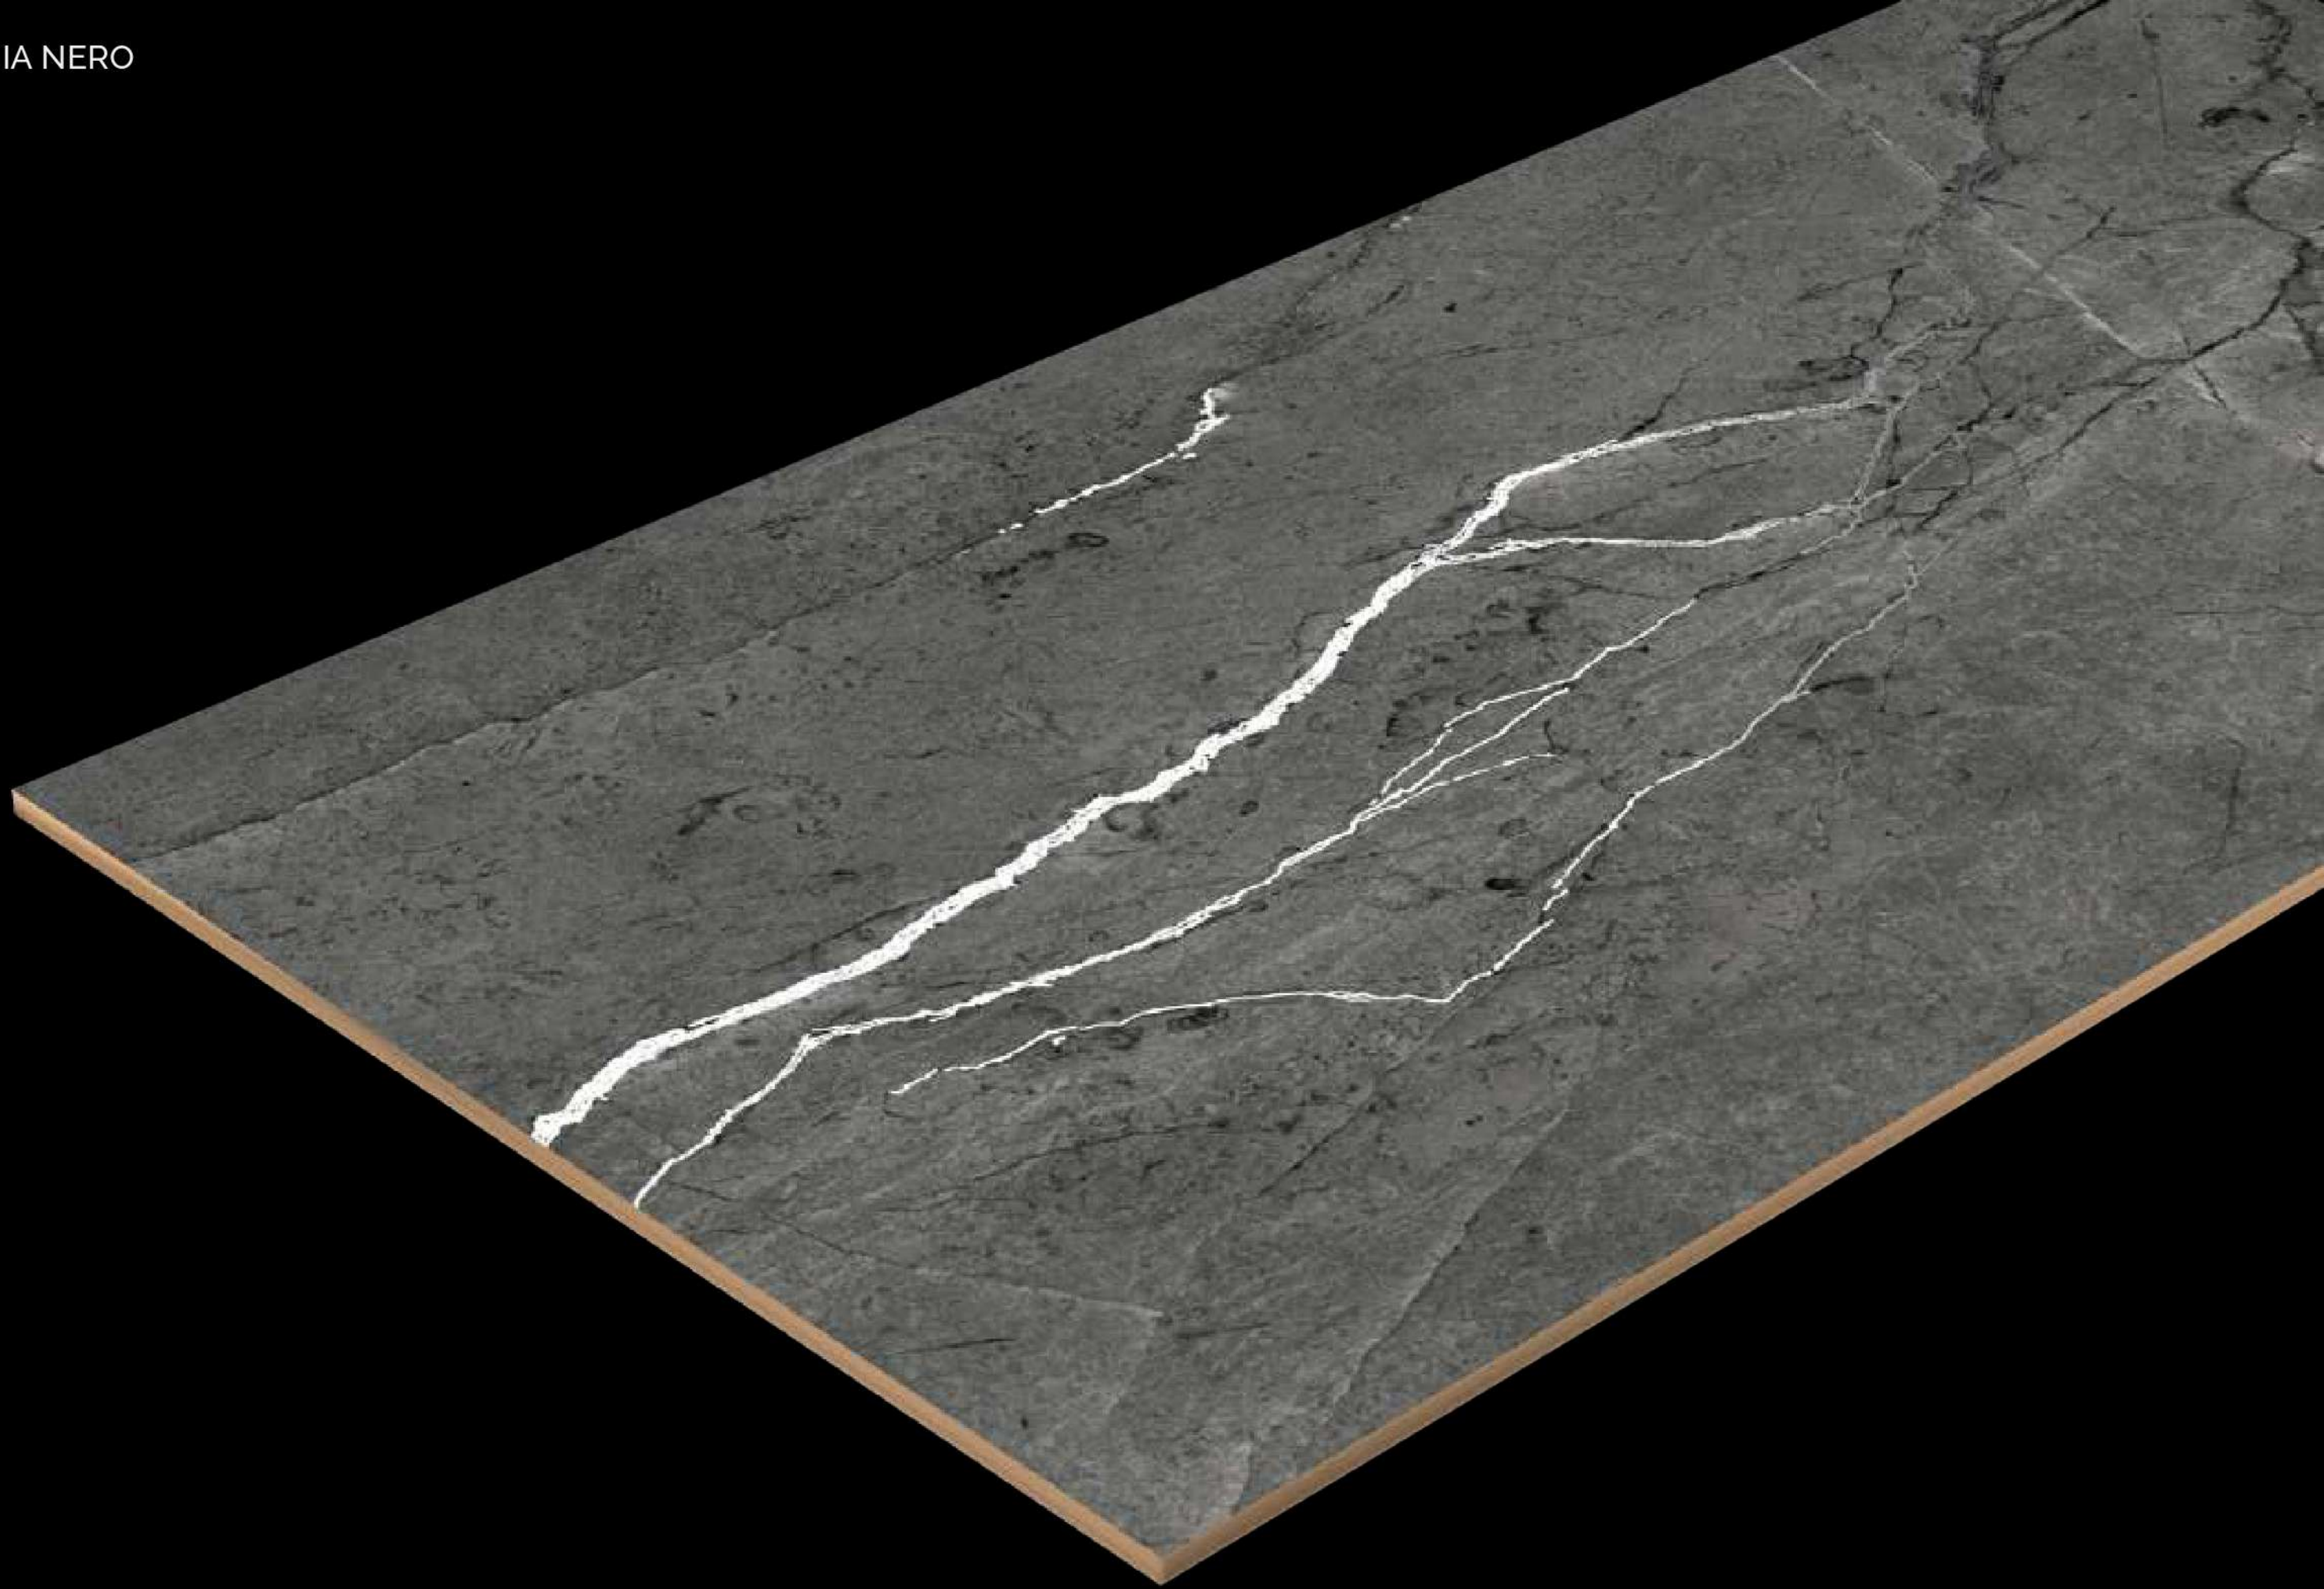

ROMANIA NERO