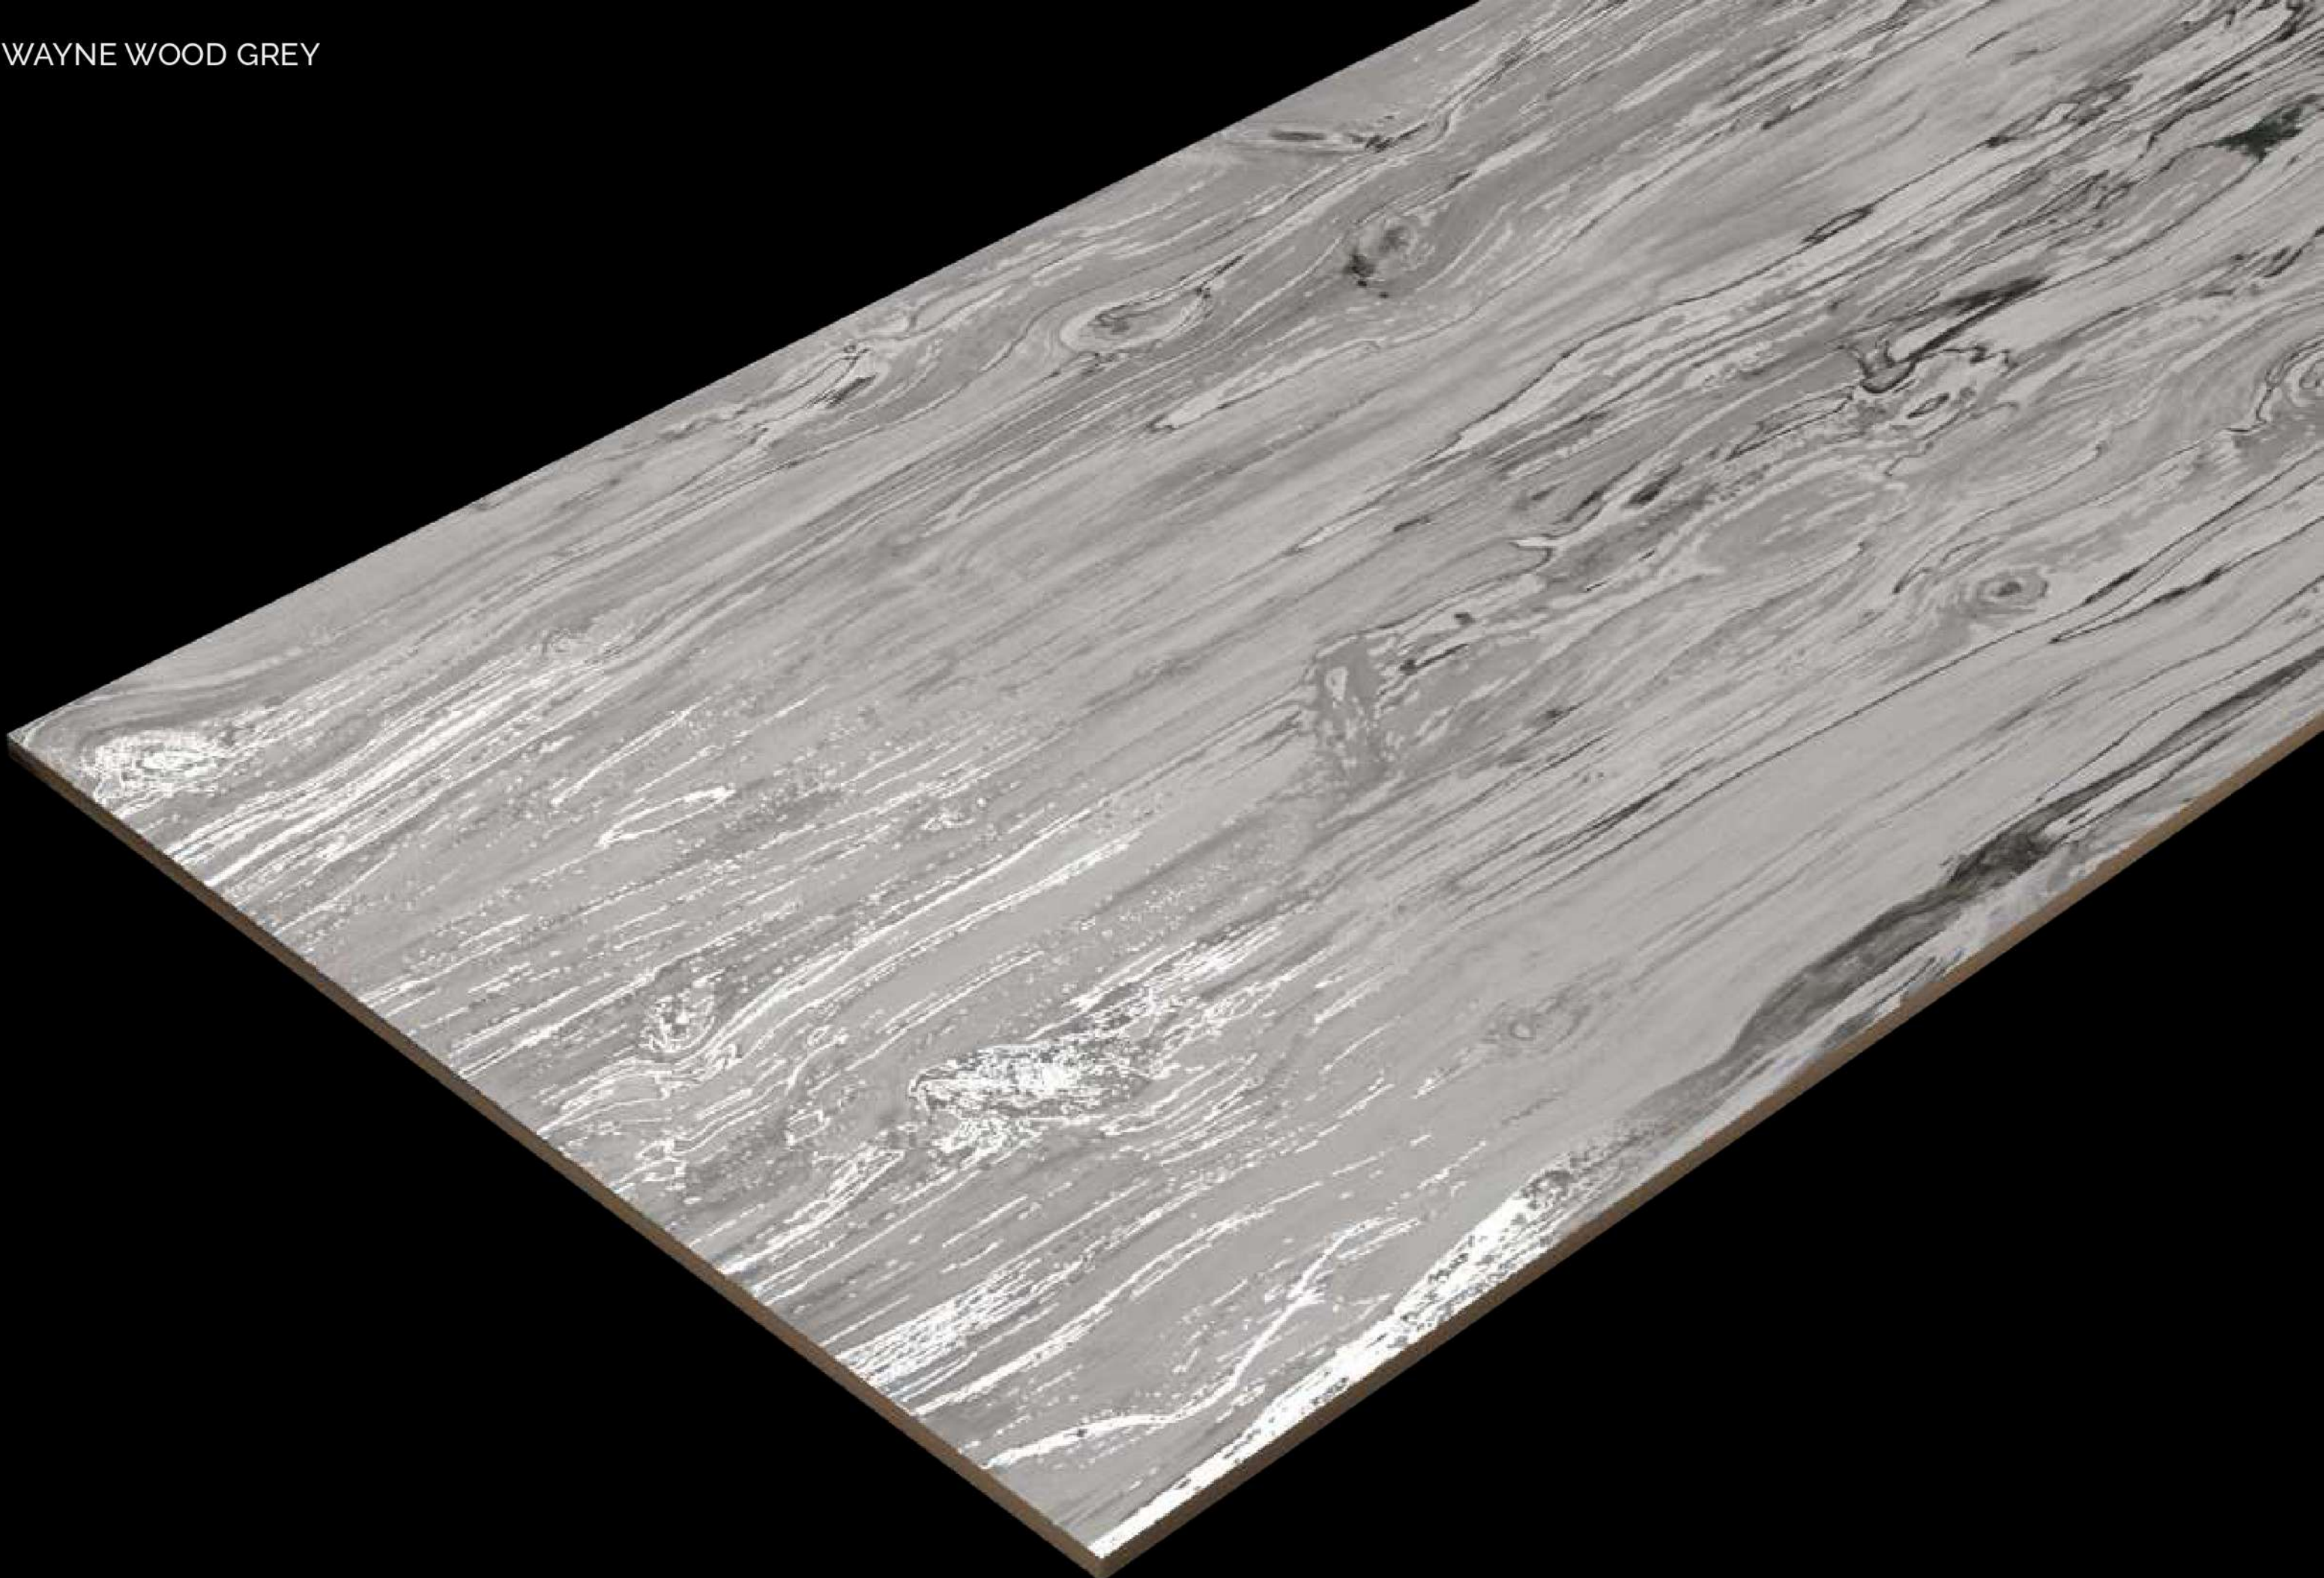

WAYNE WOOD GREY