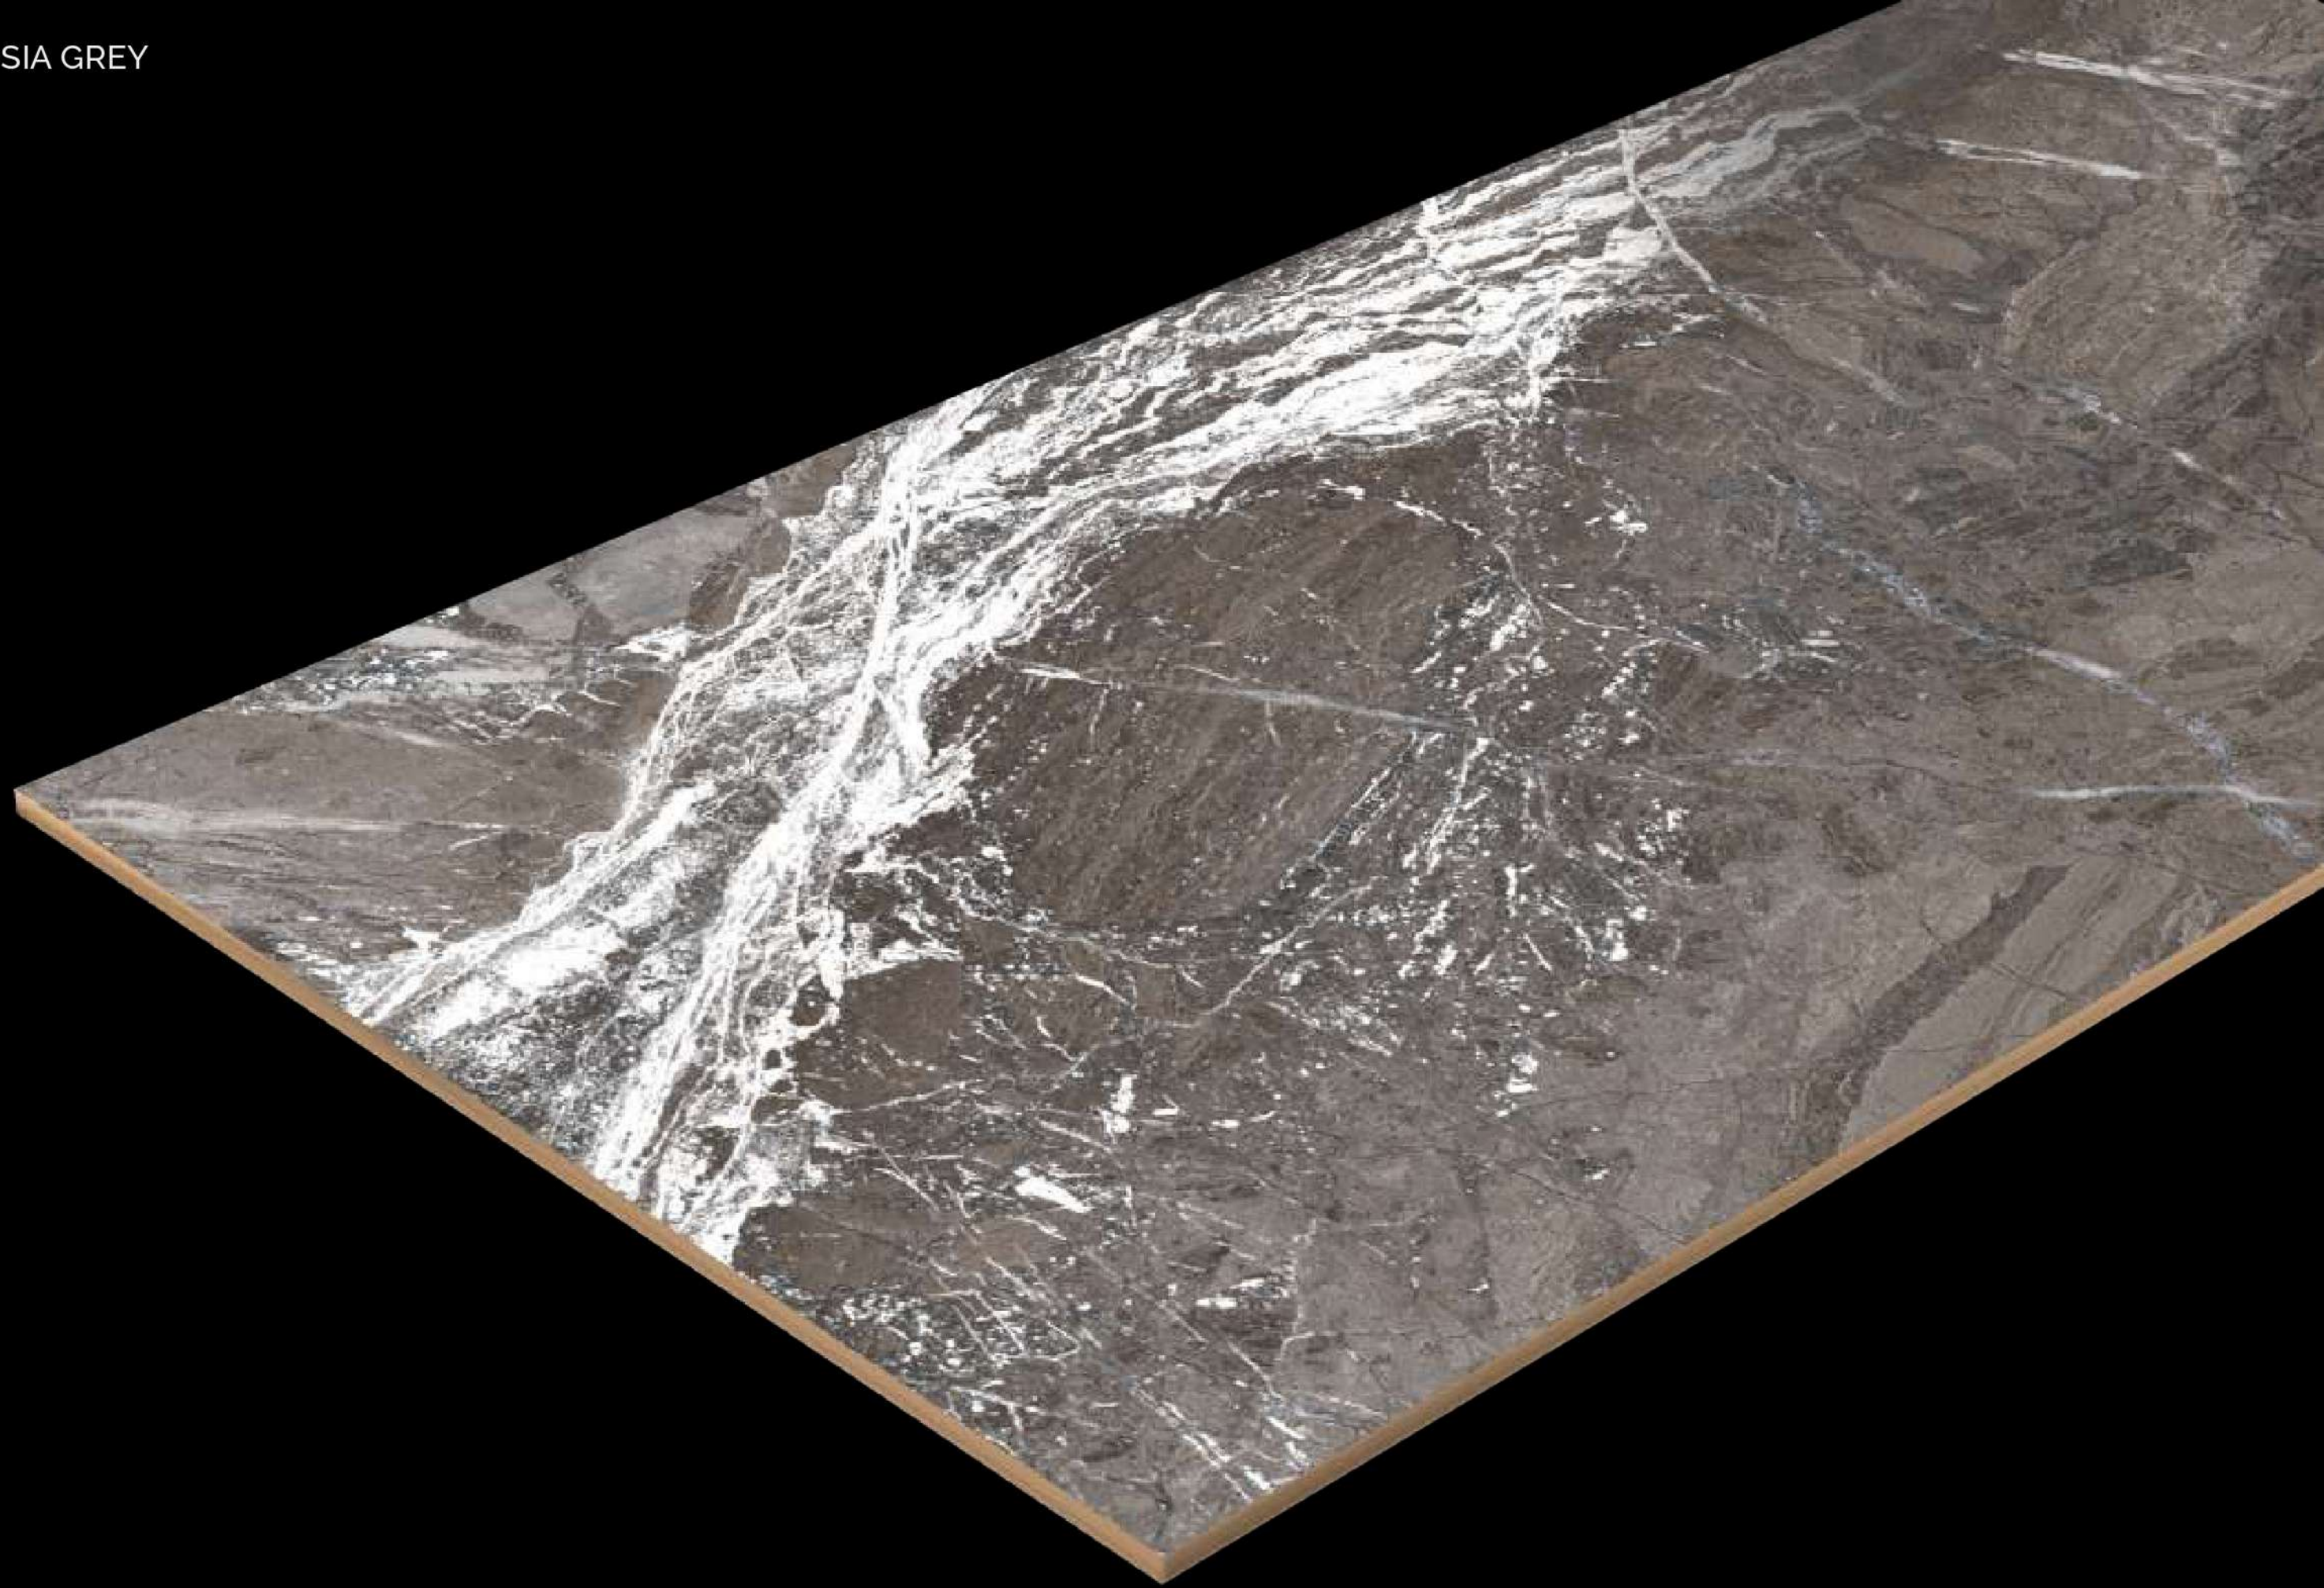

AMBROSIA GREY